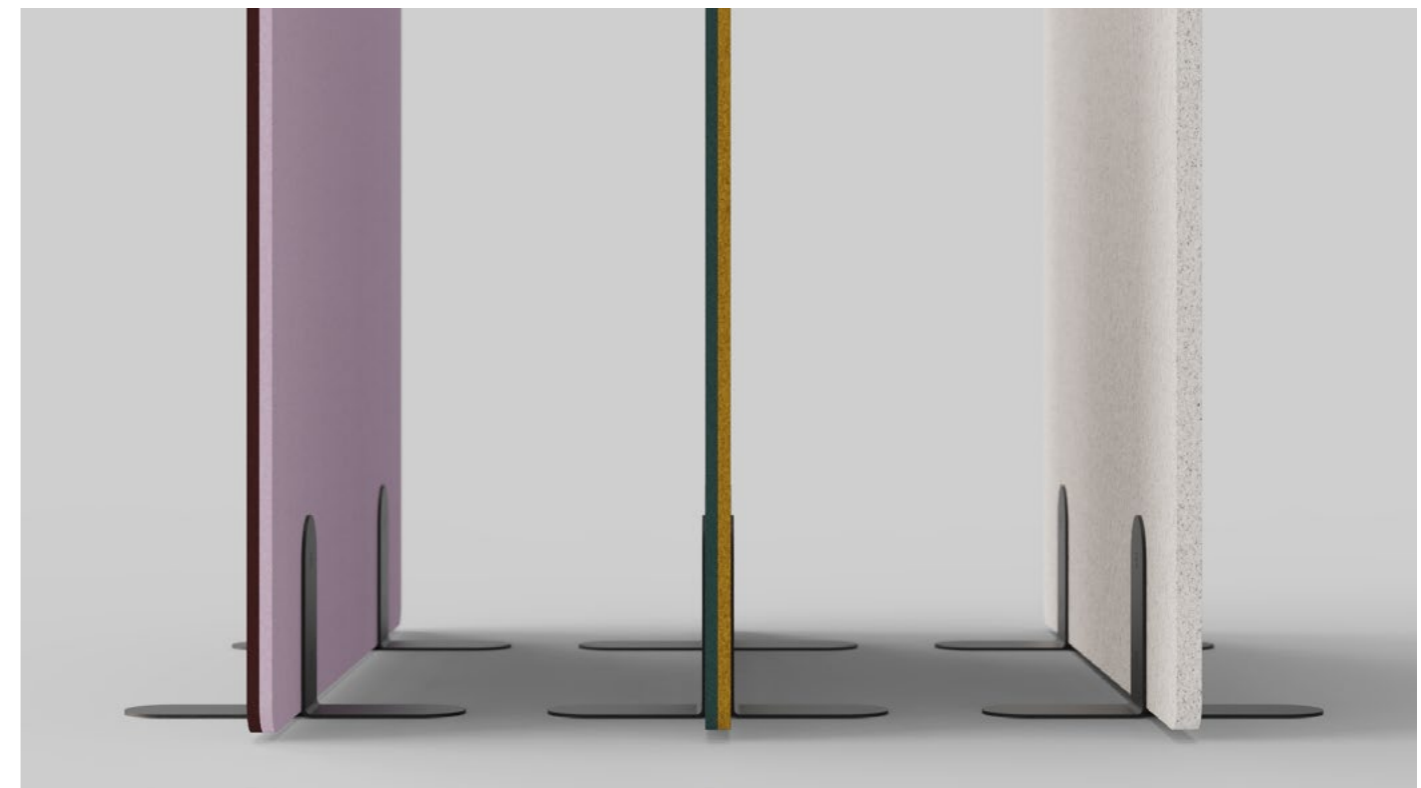

maxdivider floor room divider

- **designation** maxdivider floor
- **structure** panel with iron base - one- or two-colored
- **material** maxbasic 24mm, steel black powder coated
- **mounting** no mounting needed
- **application** sound absorption - reverberation reduction, room divider
- **colours** 24 colours - pages 52 - 56

price per piece excluding VAT

dimensions	24mm colored
118cm × 138cm	614 CHF
118cm × 158	656 CHF