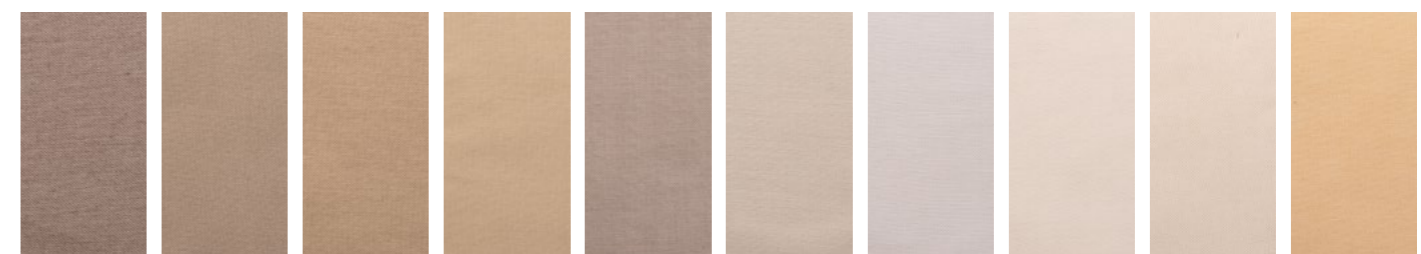

col. 183 col. 343 col. 155 col. 156 col. 150 col. 140 col. 130 col. 110 col. 613 col. 149