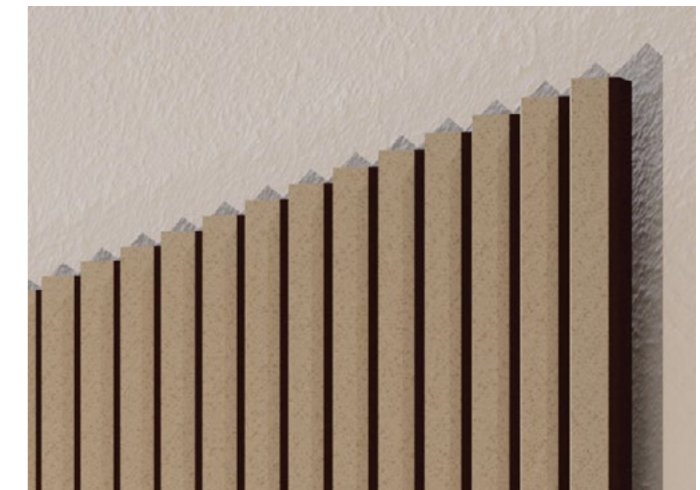

col. camel & night