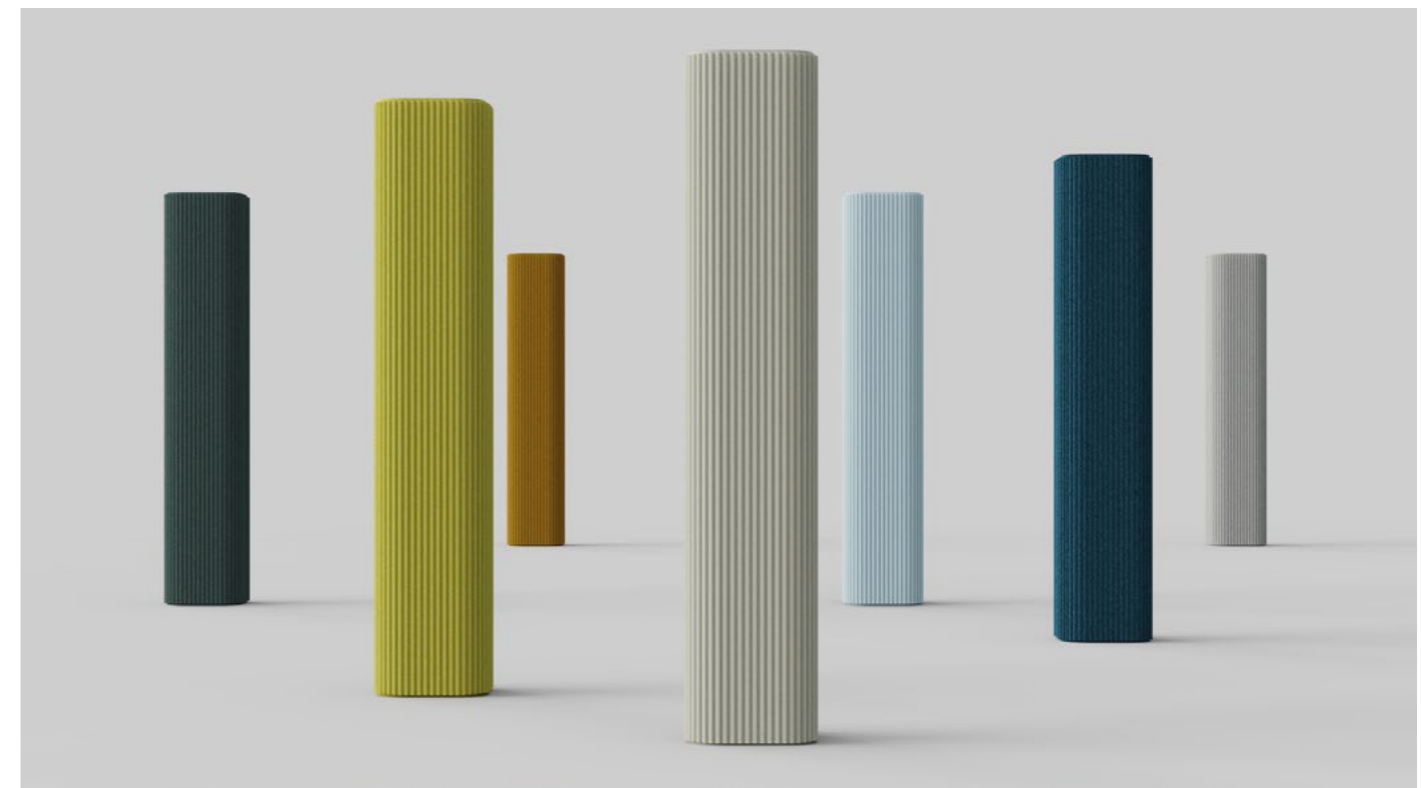

maxpillar acoustic pillar

designation maxpillar
structure sound absorbing cover and core
material maxbasic 12mm
mounting no mounting needed
application sound absorption - reverberation reduction
colours 24 colours - pages 52 - 56

price per piece excluding VAT

dimensions	12 mm colored
35cm × 35cm × 179cm	975 CHF
35cm × 35cm × 110cm	798 CHF