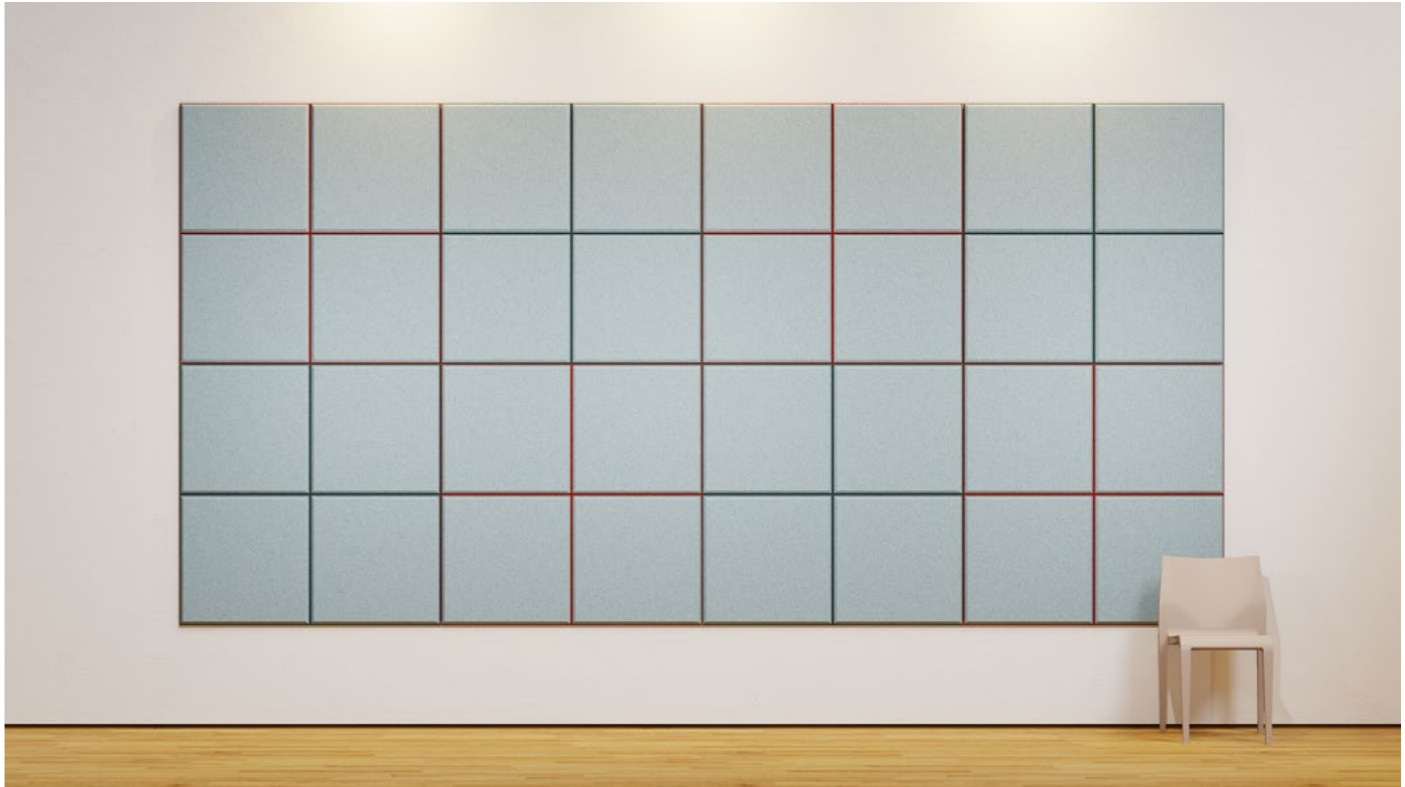

price per piece excluding VAT

dimensions	24mm colored
116cm × 116cm	423 CHF