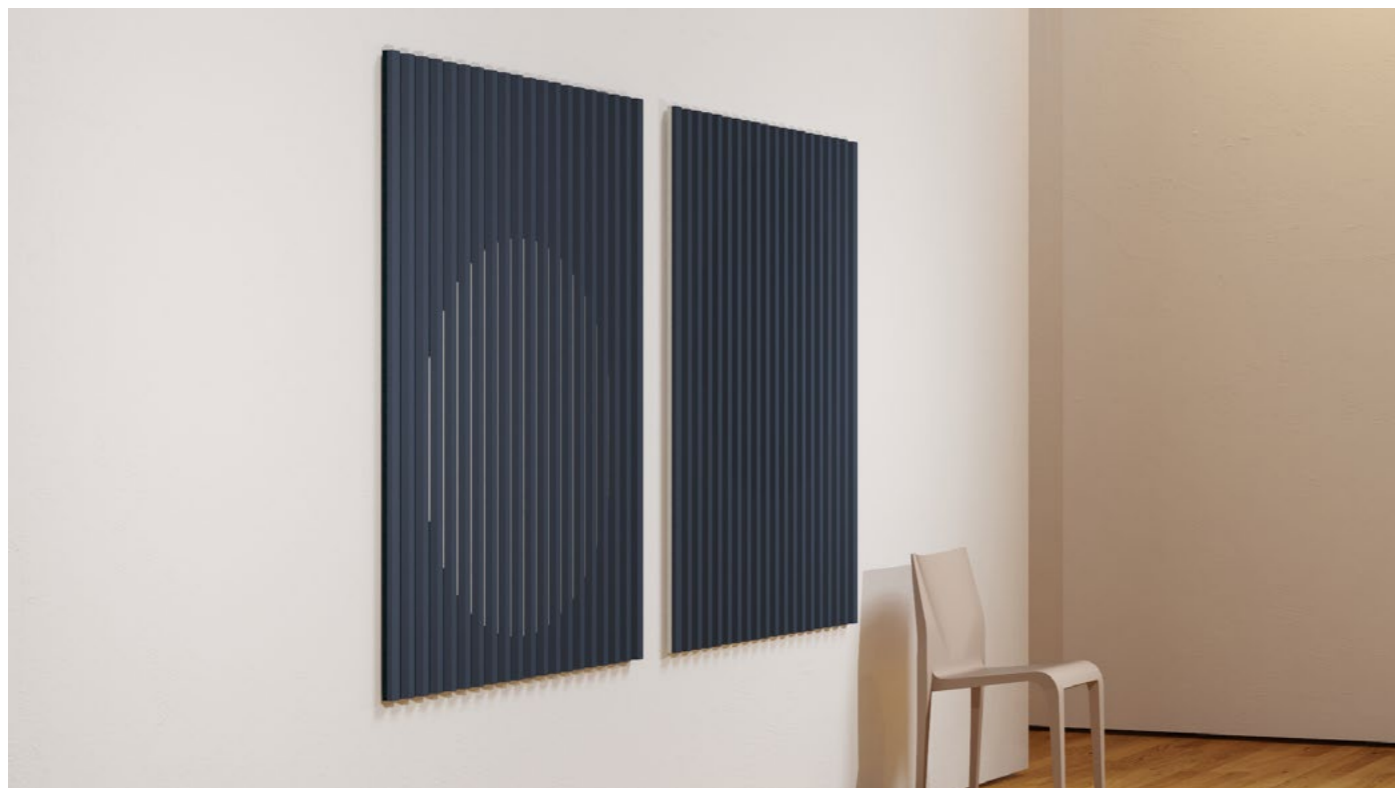

col. whale, ocean & ice

- **designation** maxwall bars circle
- **structure** maxbasic with vertical v-cuts - 3 colored
- **material** maxbasic 24mm
- **mounting** magnet set approx. 10mm distance to the wall
- **application** sound absorption - reverberation reduction
- **colours** 24 colours - pages 52 - 56