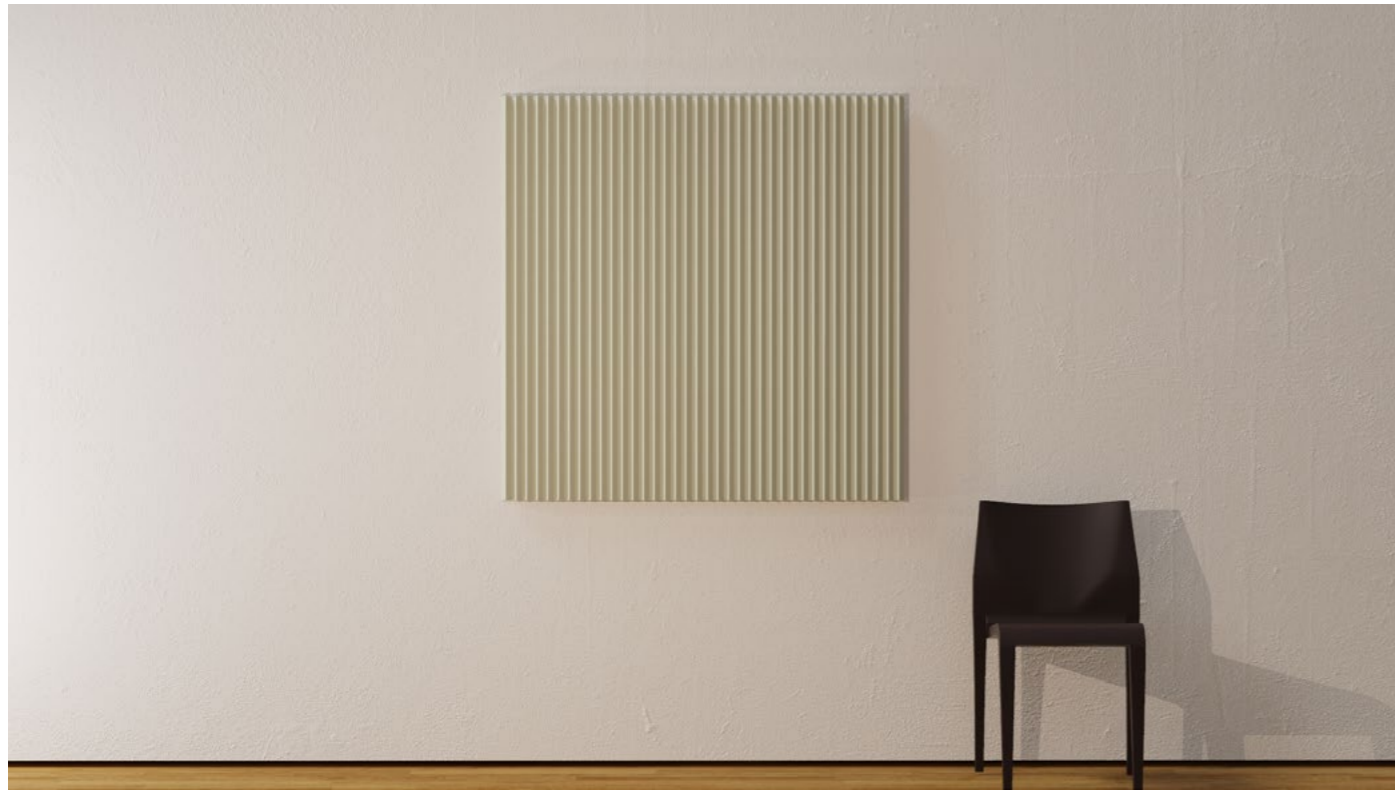

maxwall stripes wall panel

col. steppe