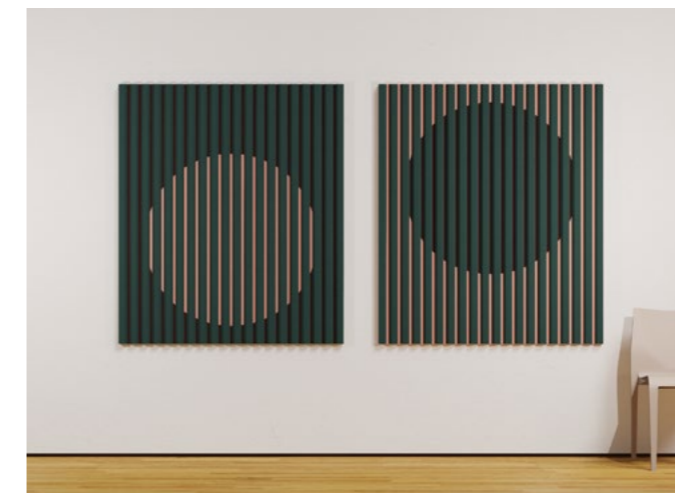

price per piece excluding VAT

dimensions	24mm colored
118cm × 136cm	539 CHF
118cm × 240cm	874 CHF

col. fir, aubergine & peach