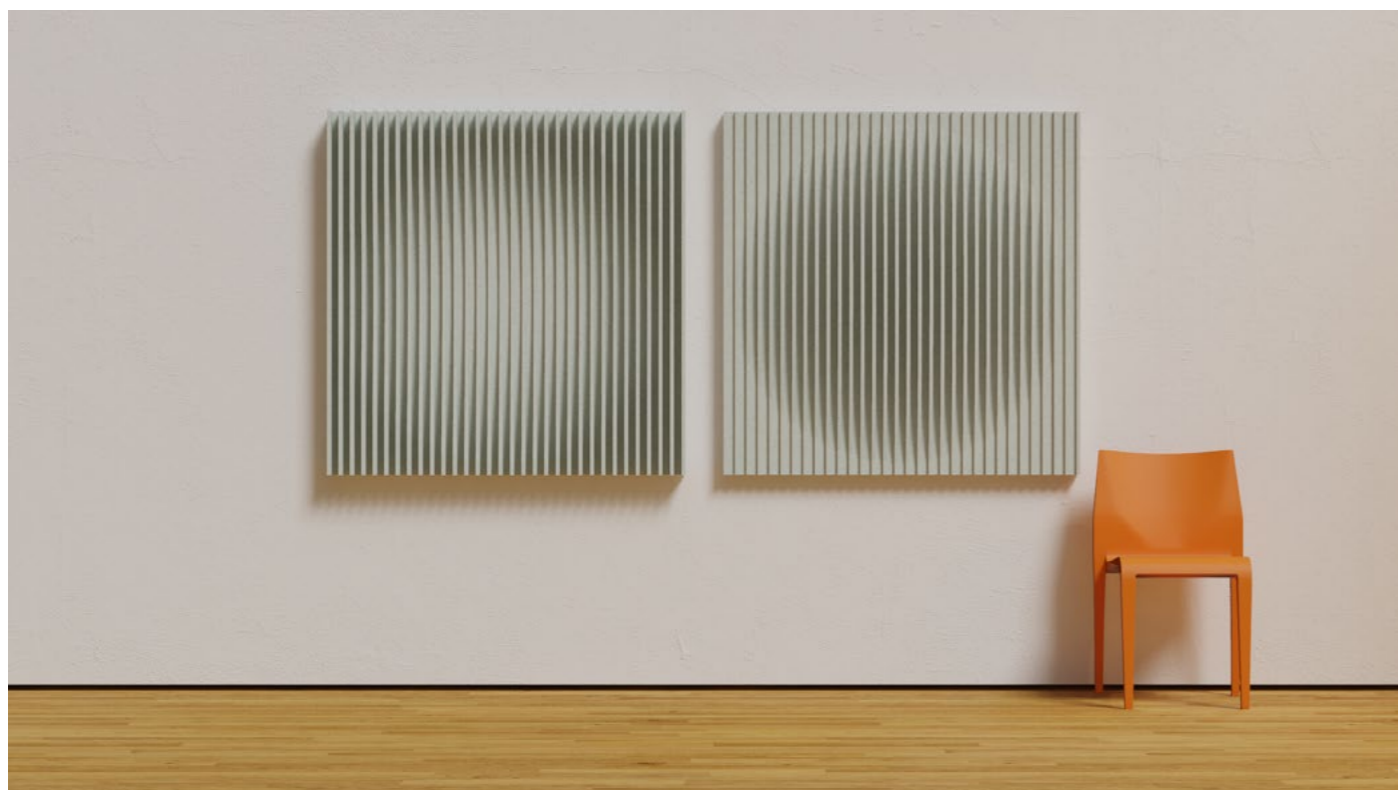

col. ice & ice