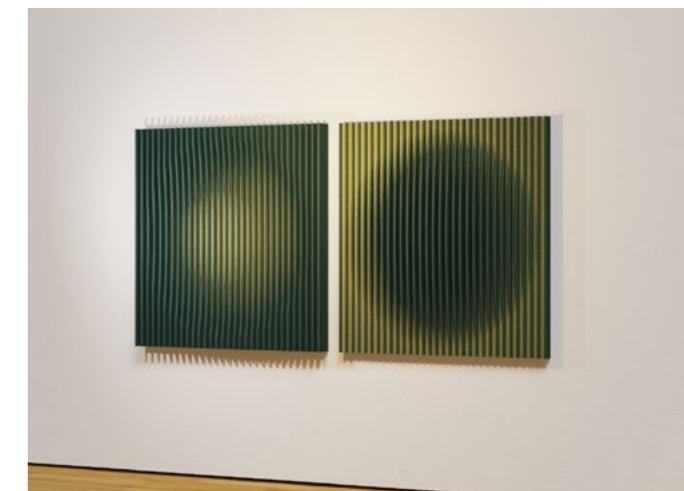

# maxbaffle concave & convex

dimensions	price per set of two excluding VAT
each 116cm × 118cm × 9cm	2403 CHF
each 138cm × 138cm × 18cm	3120 CHF
each 200cm × 200cm × 24cm	7138 CHF

col. ice & ice

col. aubergine & peach