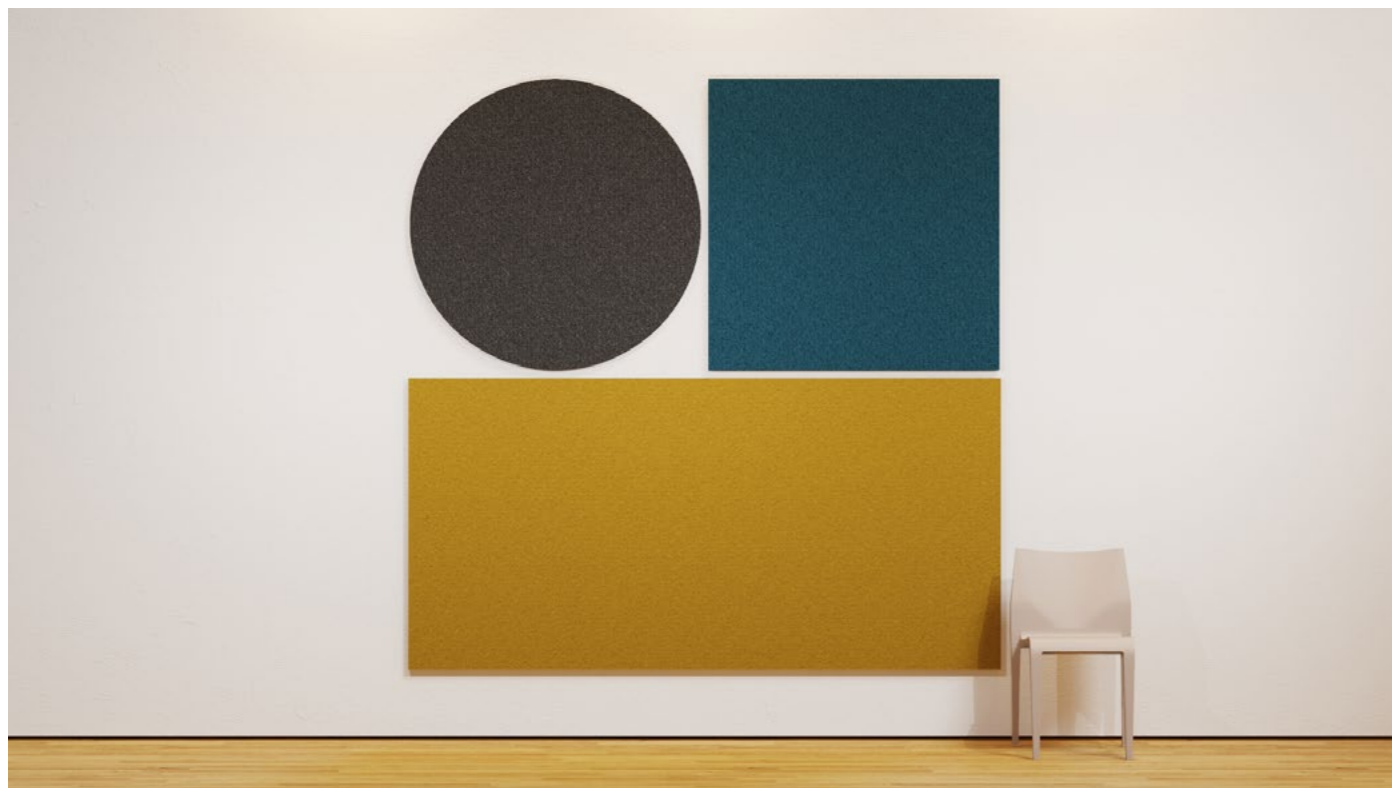

maxwall circle & square wall panel

designation maxwall circle and maxwall square
structure maxbasic round or squared shape
material maxbasic 24mm
mounting magnet set approx. 10mm distance to the wall
application sound absorption - reverberation reduction
colours 24 colours - pages 52 - 56

price per piece excluding VAT

dimensions	12mm colored	24mm colored	24mm white
Ø100cm	206 CHF	270 CHF	221 CHF
Ø118cm	224 CHF	296 CHF	277 CHF
Ø150cm			394 CHF
Ø200cm			635 CHF
100cm × 100cm	222 CHF	280 CHF	233 CHF
118cm × 118cm	238 CHF	306 CHF	
118cm × 138cm	277 CHF	344 CHF	
150cm × 150cm			394 CHF
100cm × 200cm			362 CHF
118cm × 200cm	360 CHF	650 CHF	
150cm × 200cm			548 CHF
200cm × 200cm			635 CHF
118cm × 240cm	400 CHF	693 CHF	
118cm × 278cm	466 CHF