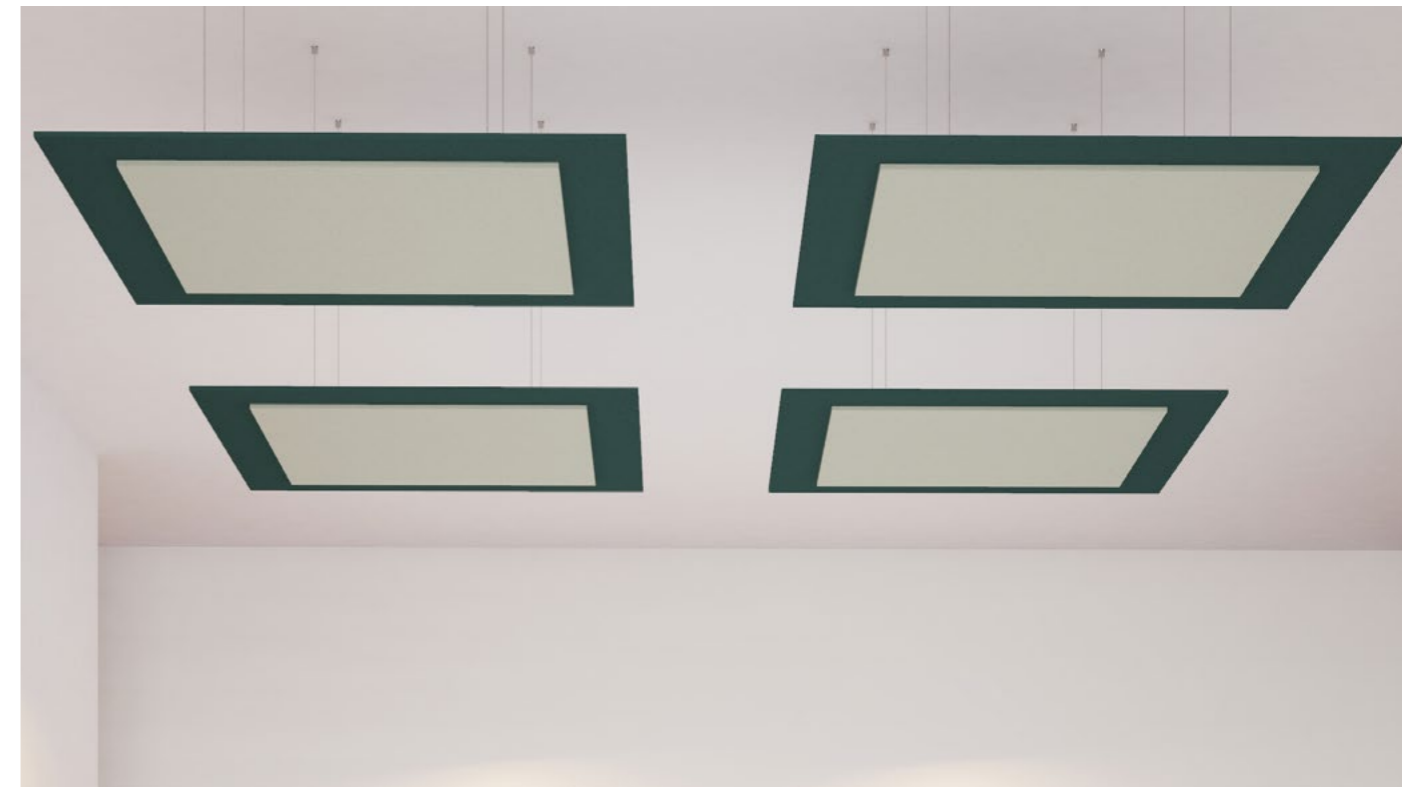

maxceiling step ceiling panel

- **designation** maxceiling step circle und maxceiling step square
- **structure** maxbasic round or squared shape
- **material** maxbasic 24mm
- **mounting** magnet set approx. 10mm distance to the ceiling or suspended up to 1 m
- **application** sound absorption - reverberation reduction
- **colours** 24 colours - pages 52 - 56

price per piece excluding VAT

dimensions	24mm colored
Ø118cm	398 CHF
118cm × 118cm	411 CHF