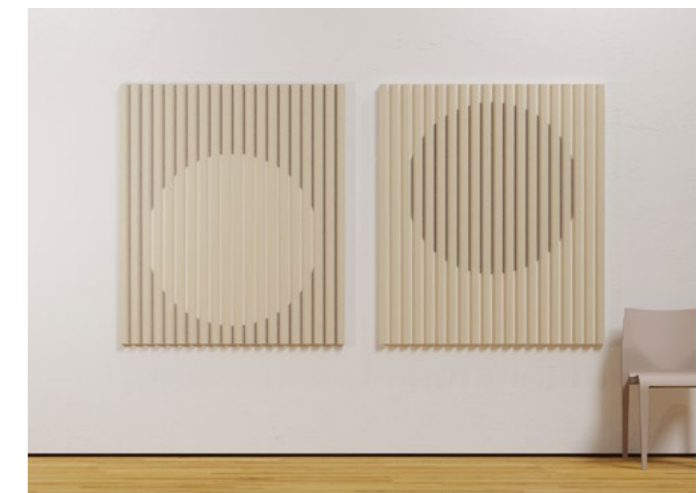

col. camel, turf & egg