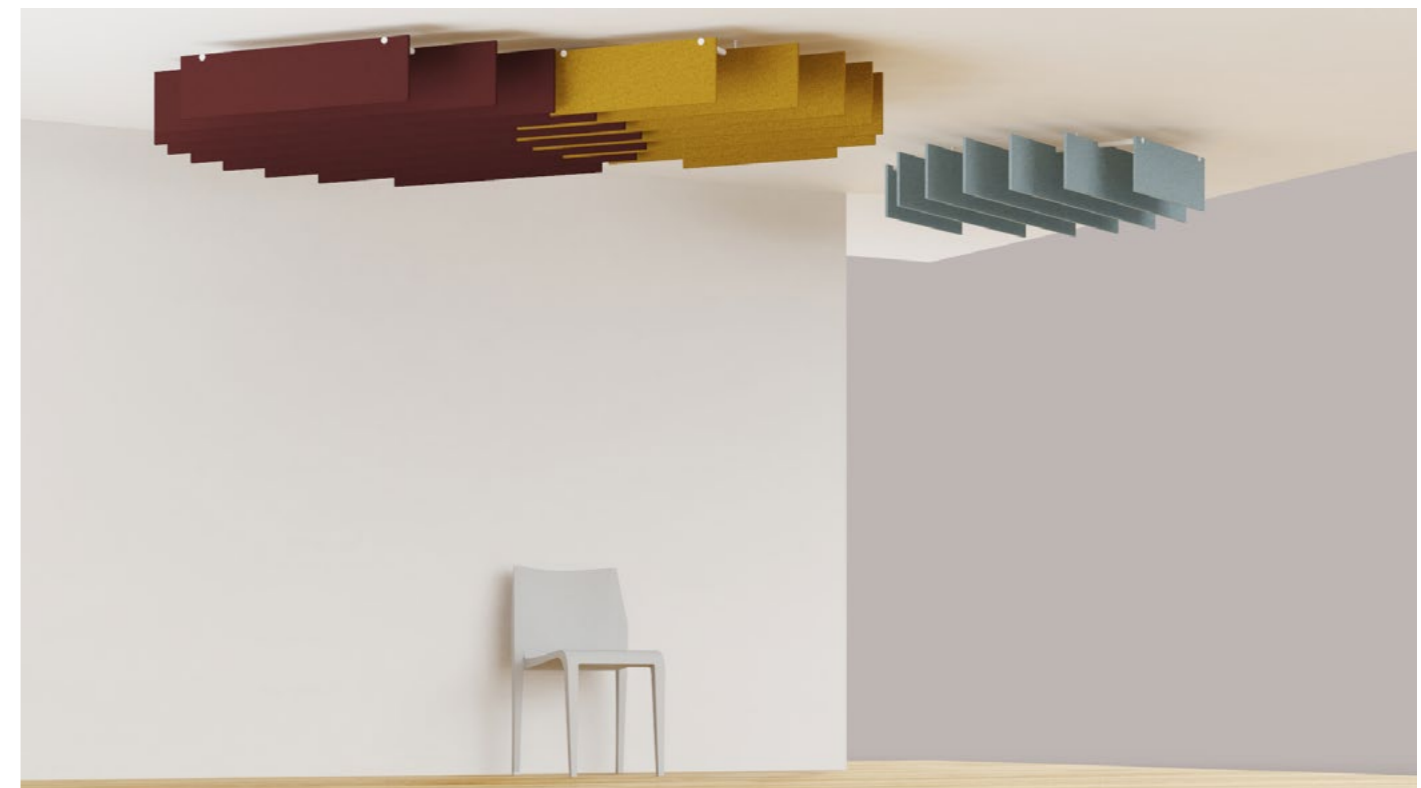

maxbaffle ceiling circle & square ceiling baffles

- **designation** maxbaffle ceiling circle and maxbaffle ceiling square
- **structure** baffles in round or squared shape
- **material** maxbasic 12mm or 24mm white, Ø20mm aluminium track - white powder coated
- **mounting** direct mounting 40mm distance to ceiling or suspended up to 1m
- **application** sound absorption - reverberation reduction
- **colours** 24 colours - pages 52 - 56

price per piece excluding VAT

dimensions	12 mm colored	24mm white
Ø118cm × 19.5cm	388 CHF	
Ø160cm × 19.5cm	506 CHF	
139cm × 190cm × 19.5cm	668 CHF	
200cm × 200cm × 19.5cm		1189 CHF