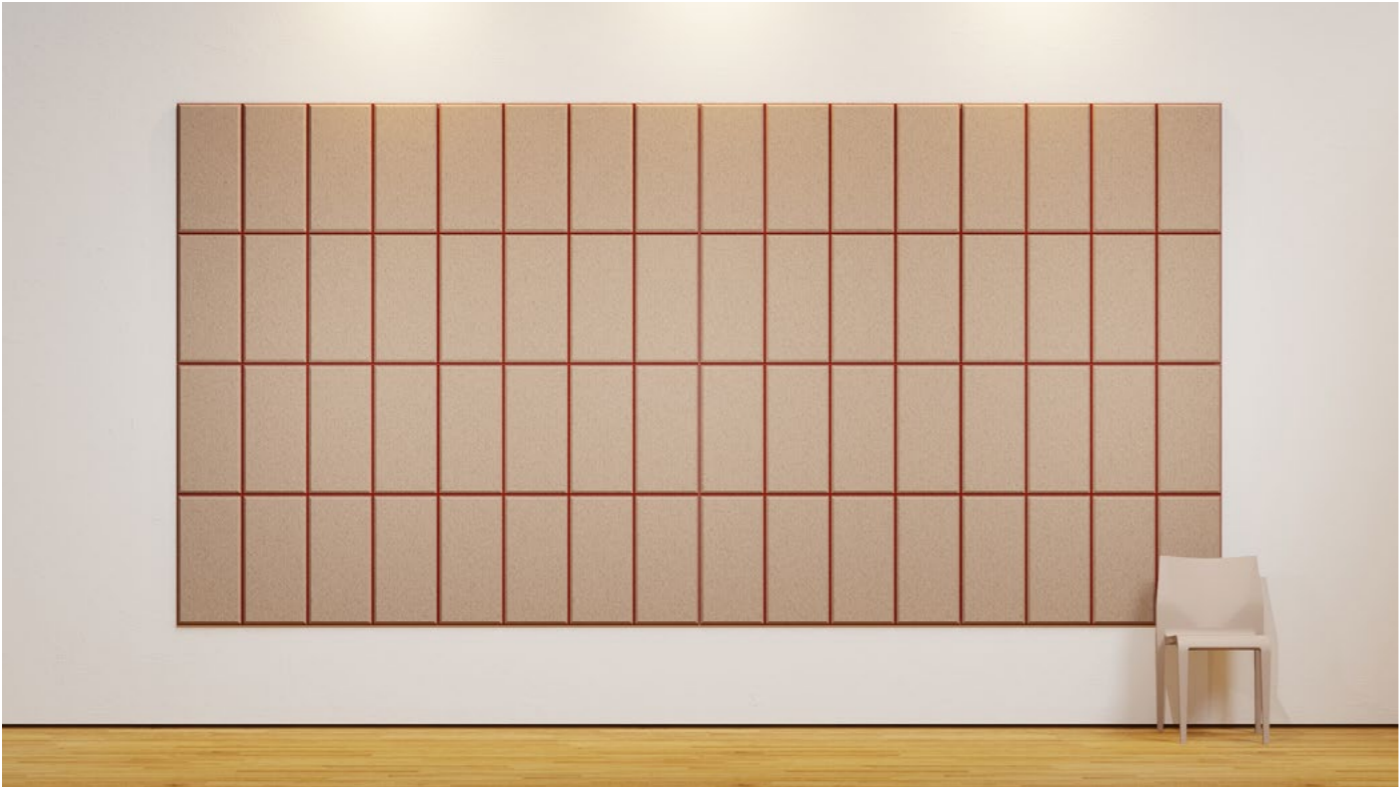

price per piece excluding VAT

dimensions	24mm colored
116cm × 116cm	423 CHF