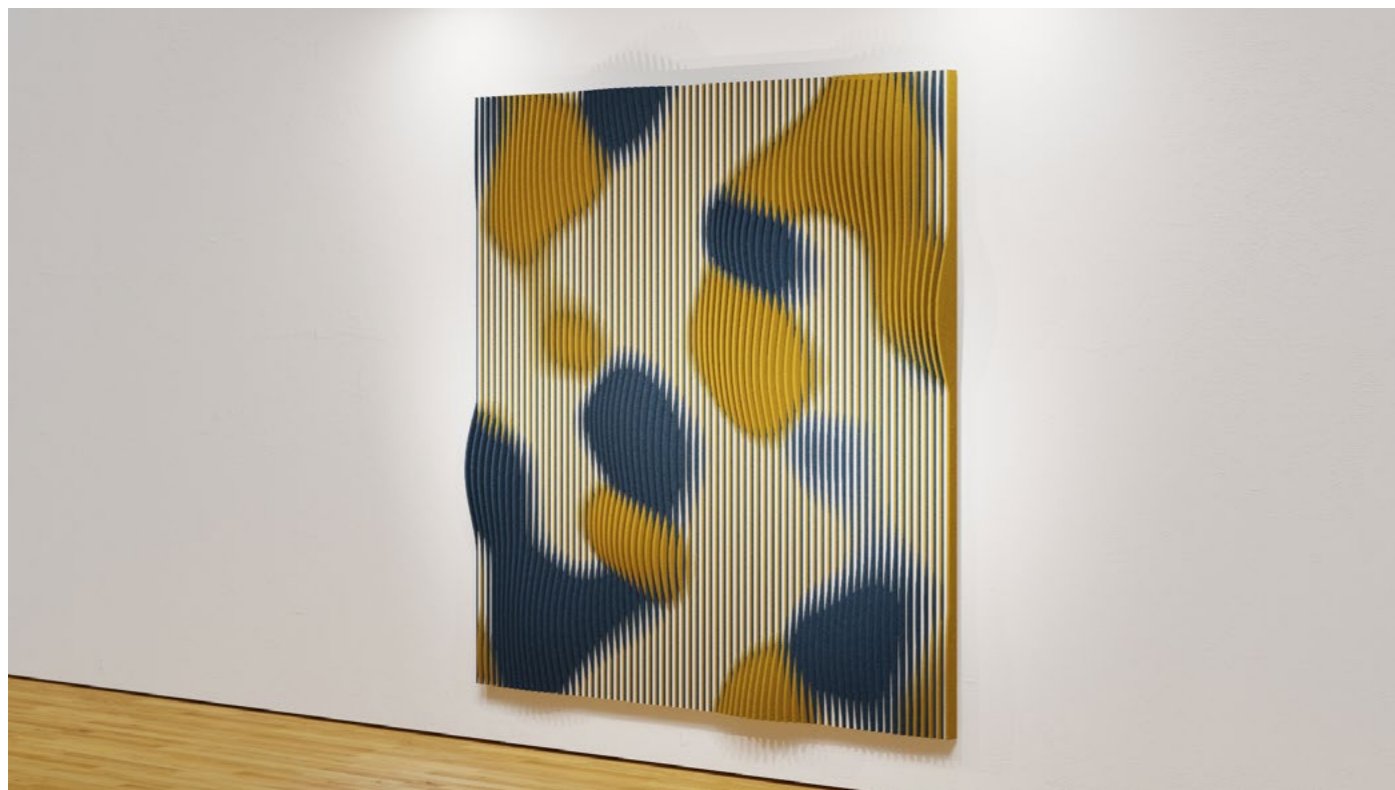

col. ocean, leaf & egg