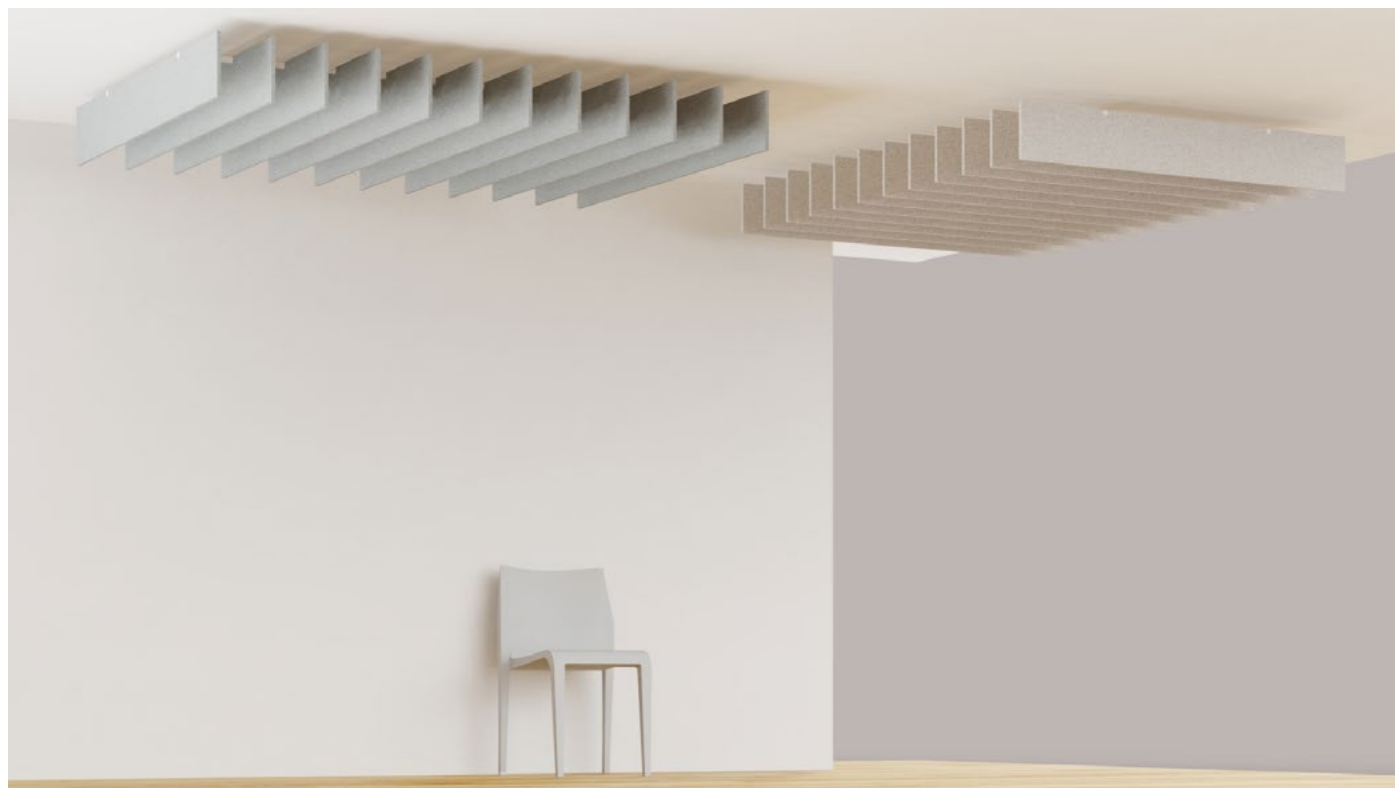

maxbaffle ceiling circle & square ceiling baffles

- **designation** maxbaffle ceiling circle and maxbaffle ceiling square
- **structure** baffles in round or squared shape
- **material** maxbasic 12mm or 24mm white, Ø20mm aluminium track - white powder coated
- **mounting** direct mounting 40mm distance to ceiling or suspended up to 1m
- **application** sound absorption - reverberation reduction
- **colours** 24 colours - pages 52 - 56

price per piece excluding VAT

dimensions	12 mm colored	24mm white
Ø118cm × 19.5cm	388 CHF	
Ø160cm × 19.5cm	506 CHF	
139cm × 190cm × 19.5cm	668 CHF	
200cm × 200cm × 19.5cm		1189 CHF