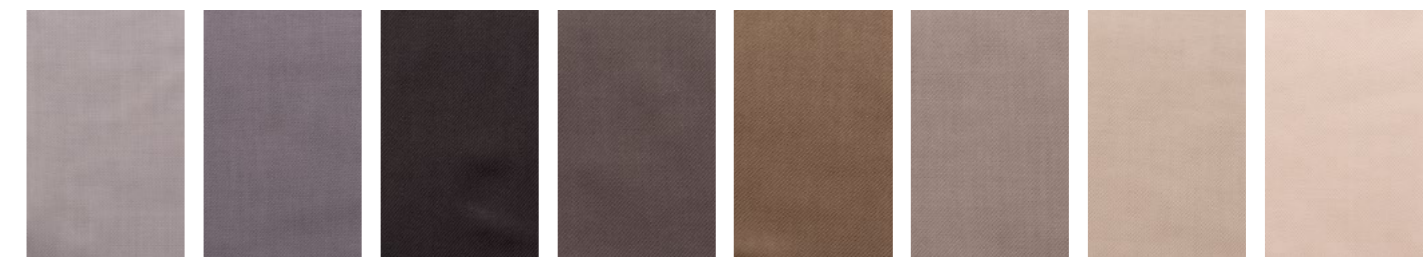

maxcurtain mute acoustic curtain

material 80% Trevira CS, 20% PES FR
fire rating b1
absorption aw 0.55
pleat wave with 70% fabric addition
application sound absorption - reverberation reduction
colours 23 coloures
roll width 305 cm
price per meter CHF 215
excluding VAT

col. 160 col. 165 col. 920 col. 343 col. 153 col. 155 col. 156 col. 140