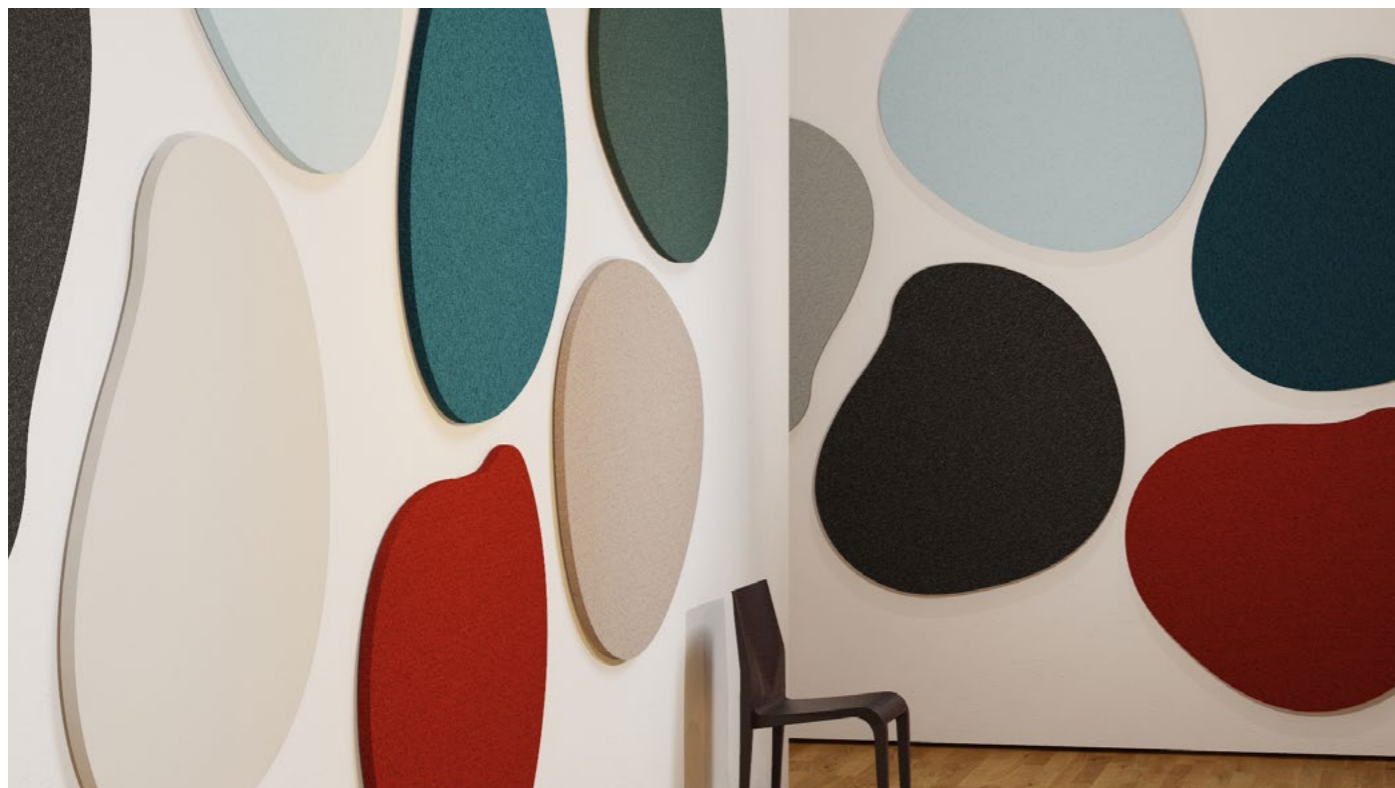

maxwall stone wall panel