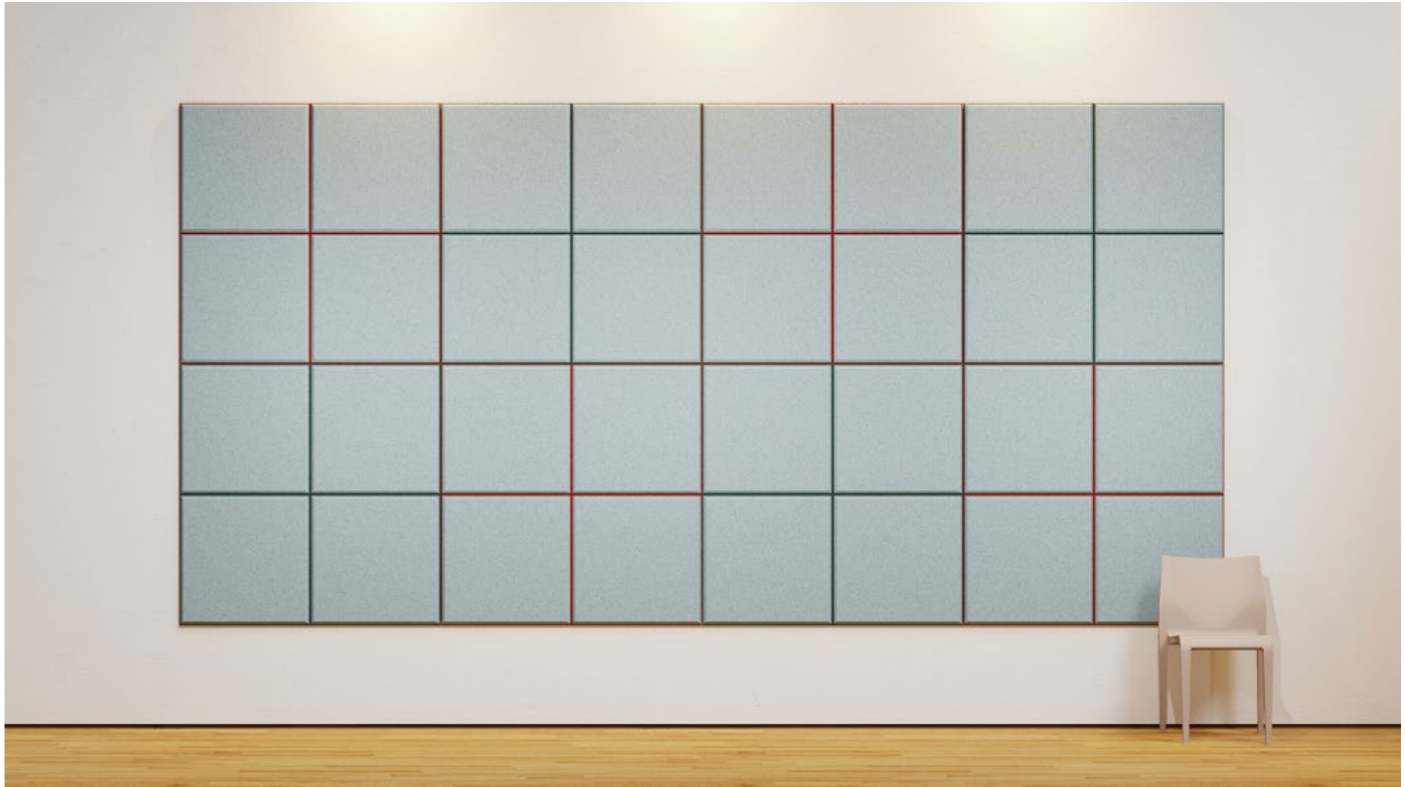

price per piece excluding shipping, mounting and VAT

dimensions	24mm colored
116cm × 116cm	423 CHF