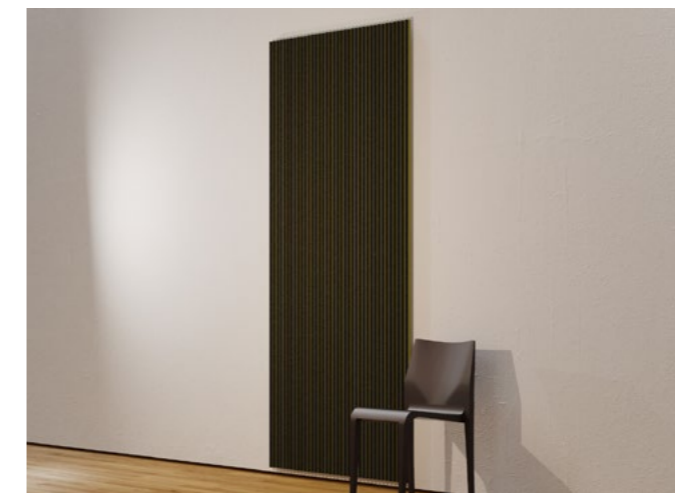

col. night & pistachio