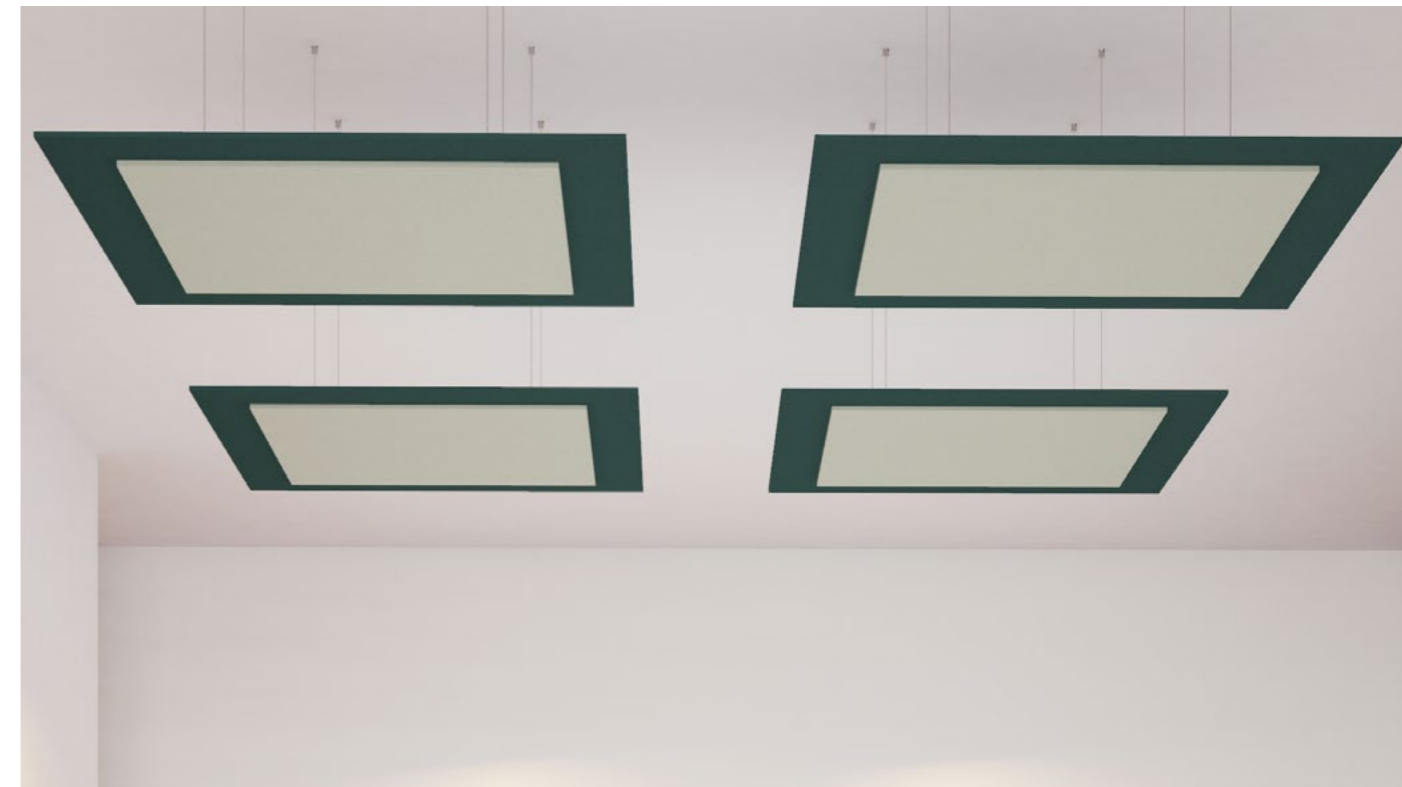

maxceiling step ceiling panel

- **designation** maxceiling step circle und maxceiling step square
- **structure** maxbasic round or squared shape
- **material** maxbasic 24mm
- **mounting** magnet set approx. 10mm distance to the ceiling or suspended up to 1m
- **application** sound absorption - reverberation reduction
- **colours** 24 colours - pages 58 - 62

price per piece excluding shipping, mounting and VAT

dimensions	24mm colored
Ø118cm	398 CHF
118cm × 118cm	411 CHF