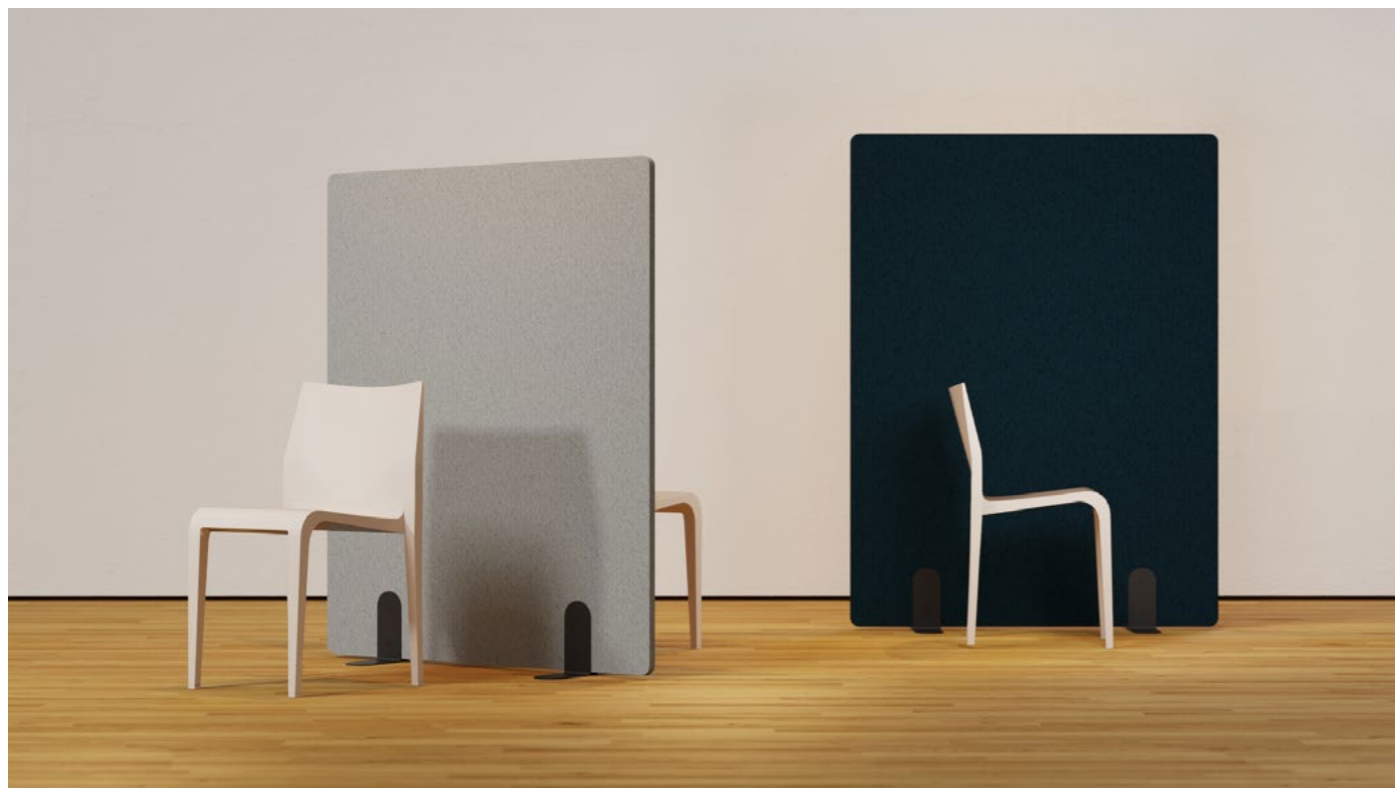

maxdivider floor room divider

- **designation** maxdivider floor
- **structure** panel with iron base - one- or two-colored
- **material** maxbasic 24mm, steel black powder coated
- **mounting** no mounting needed
- **application** sound absorption - reverberation reduction, room divider
- **colours** 24 colours - pages 58 - 62

price per piece excluding shipping, mounting and VAT

dimensions	24mm colored
118cm × 138cm	614 CHF
118cm × 158	656 CHF