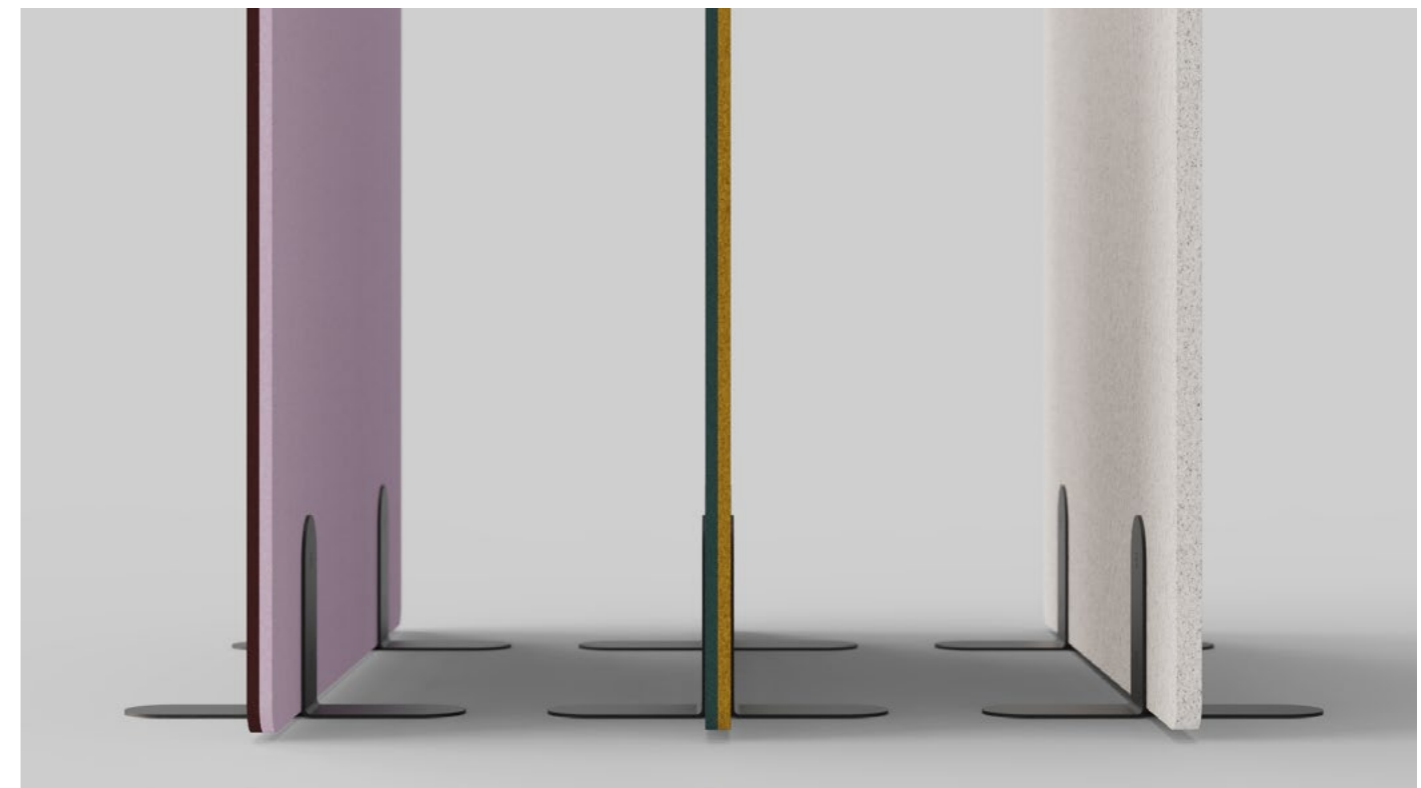

maxdivider floor room divider

- **designation** maxdivider floor
- **structure** panel with iron base - one- or two-colored
- **material** maxbasic 24mm, steel black powder coated
- **mounting** no mounting needed
- **application** sound absorption - reverberation reduction, room divider
- **colours** 24 colours - pages 58 - 62

price per piece excluding shipping, mounting and VAT

dimensions	24mm colored
118cm × 138cm	614 CHF
118cm × 158	656 CHF