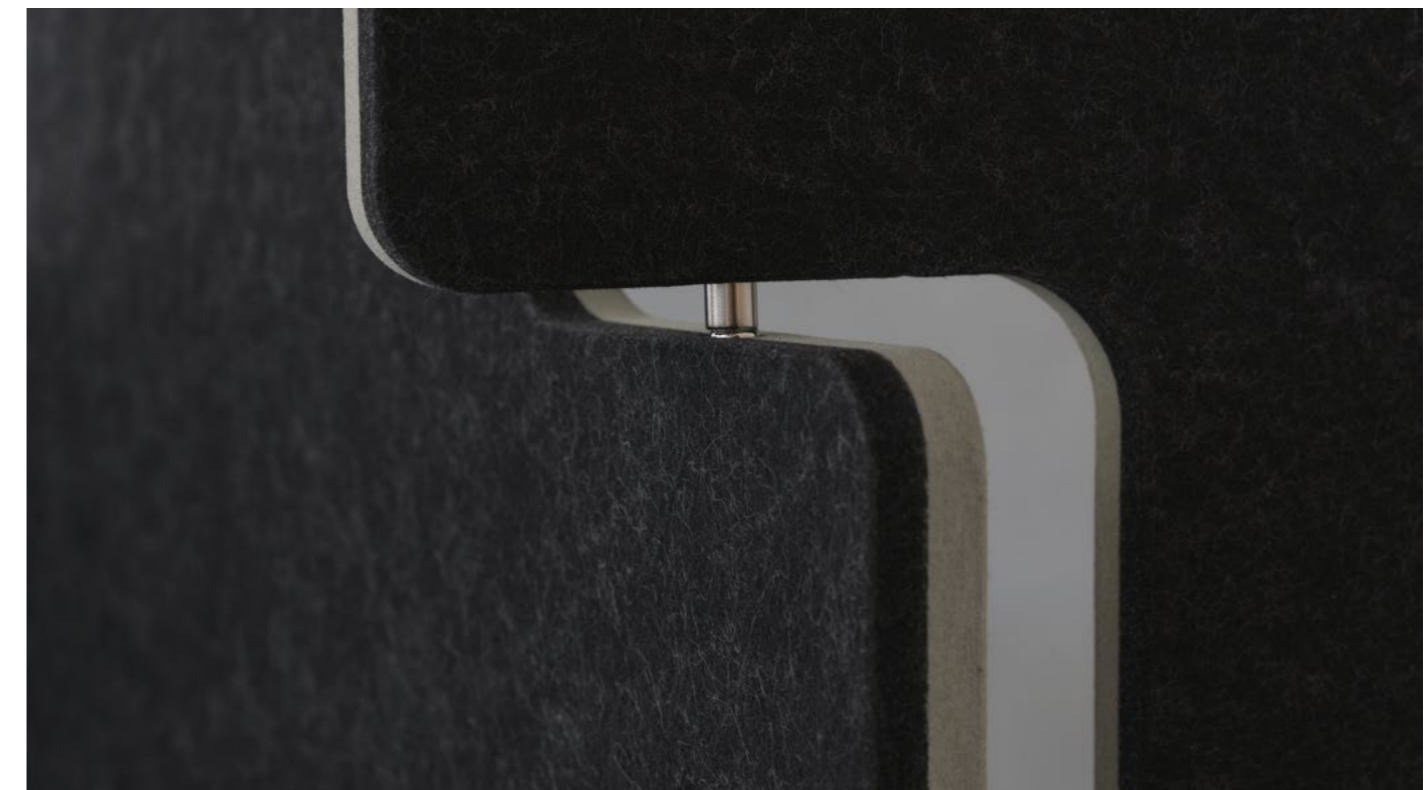

maxparavent room divider

- **designation** maxparavent consisting of 4 panels
- **structure** standing panels with magnetic hinge - one- or two-colored
- **material** maxbasic 24mm, magnets
- **mounting** no mounting needed - modular extendable
- **application** sound absorption - reverberation reduction, room divider
- **colours** 24 colours - pages 58 - 62

price per piece excluding shipping and VAT

dimensions	24mm colored
flat: 203cm × 180cm height	995 CHF