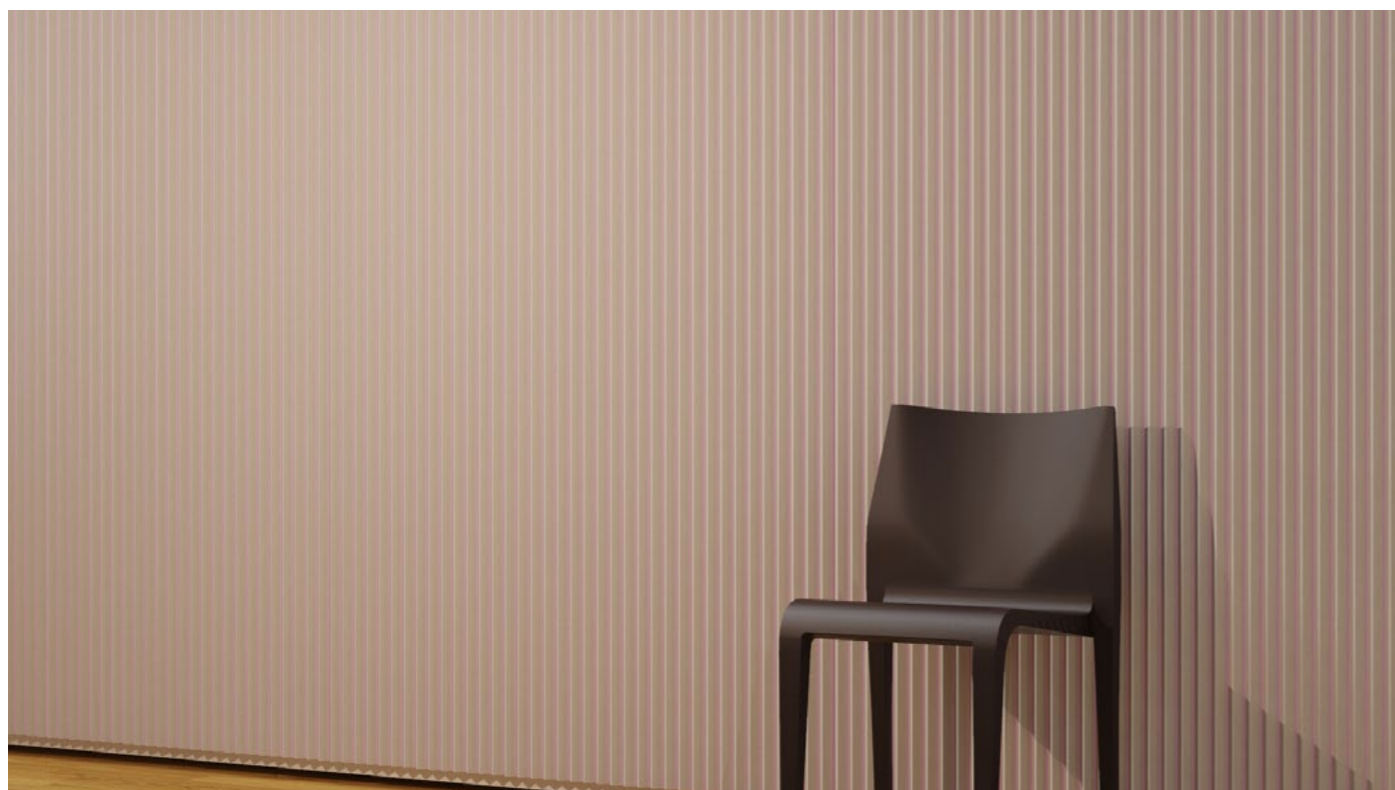

col. concrete & lavender