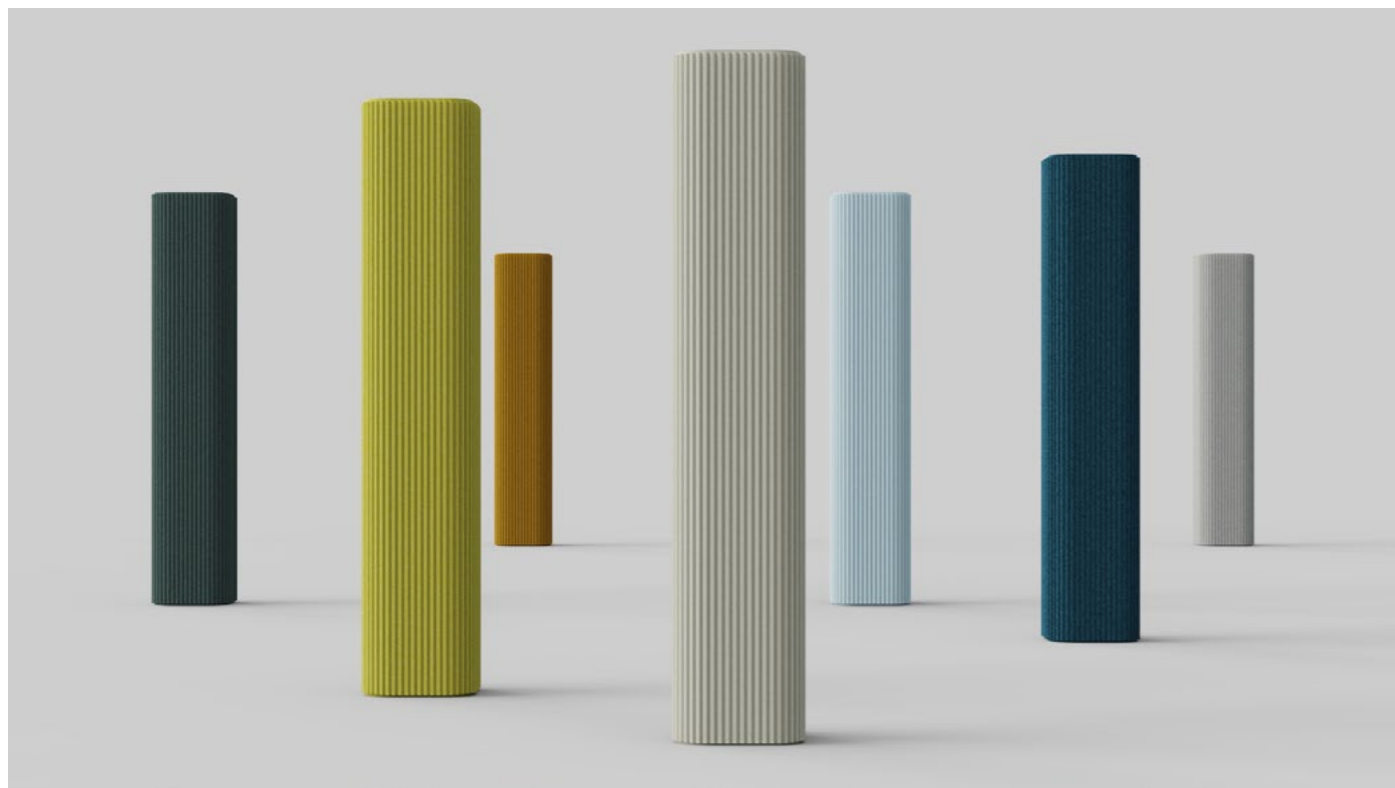

maxpillar acoustic pillar

designation maxpillar
structure sound absorbing cover and core
material maxbasic 12mm
mounting no mounting needed
application sound absorption - reverberation reduction
colours 24 colours - pages 58 - 62

price per piece excluding shipping and VAT

dimensions	12 mm colored
35cm × 35cm × 179cm	975 CHF
35cm × 35cm × 110cm	798 CHF