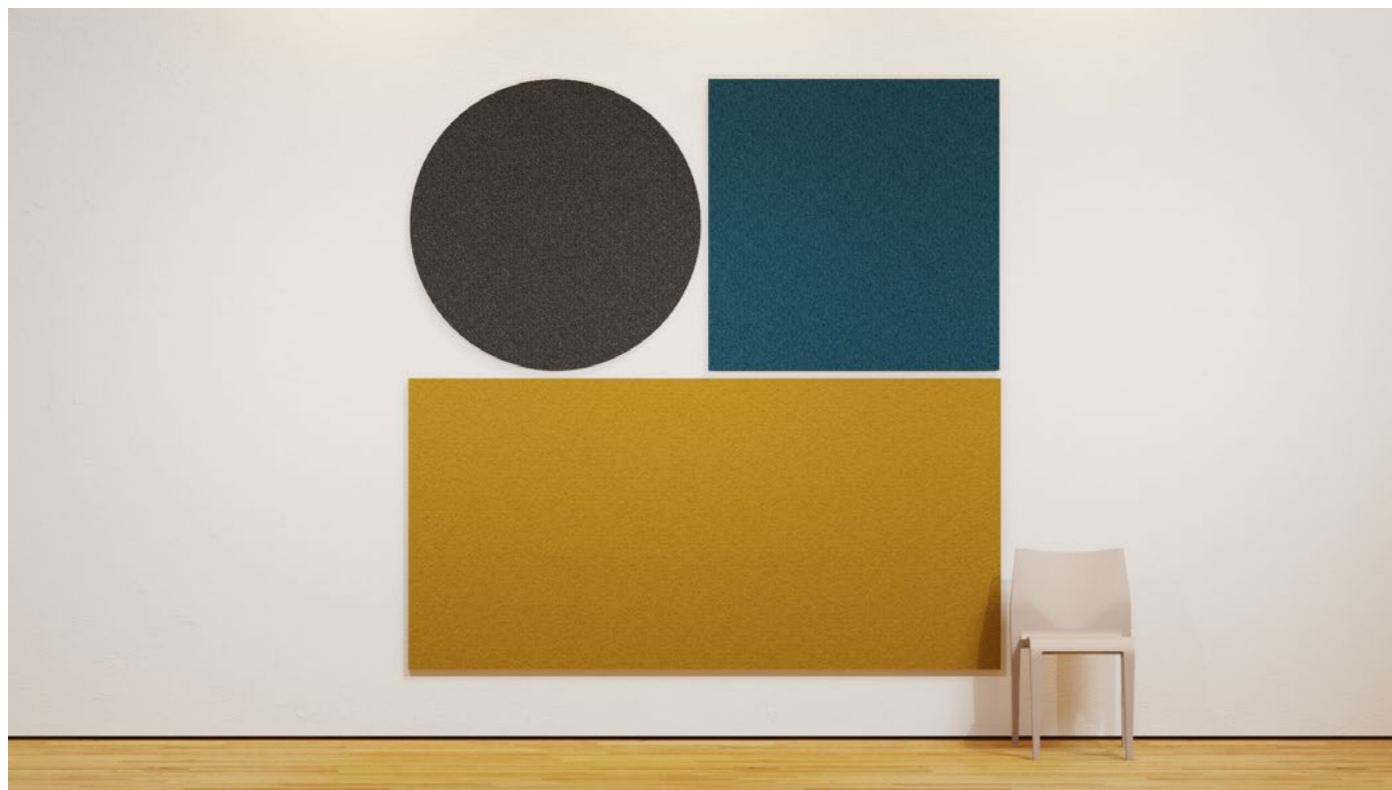

maxwall circle & square wall panel

designation maxwall circle and maxwall square
structure maxbasic round or squared shape
material maxbasic 24mm
mounting magnet set approx. 10mm distance to the wall
application sound absorption - reverberation reduction
colours 24 colours - pages 58 - 62

price per piece excluding shipping, mounting and VAT

dimensions	12mm colored	24mm colored	24mm white
Ø100cm	206 CHF	270 CHF	221 CHF
Ø118cm	224 CHF	296 CHF	277 CHF
Ø150cm			394 CHF
Ø200cm			635 CHF
100cm × 100cm	222 CHF	280 CHF	233 CHF
118cm × 118cm	238 CHF	306 CHF	
118cm × 138cm	277 CHF	344 CHF	
150cm × 150cm			394 CHF
100cm × 200cm			362 CHF
118cm × 200cm	360 CHF	650 CHF	
150cm × 200cm			548 CHF
200cm × 200cm			635 CHF
118cm × 240cm	400 CHF	693 CHF	
118cm × 278cm	466 CHF