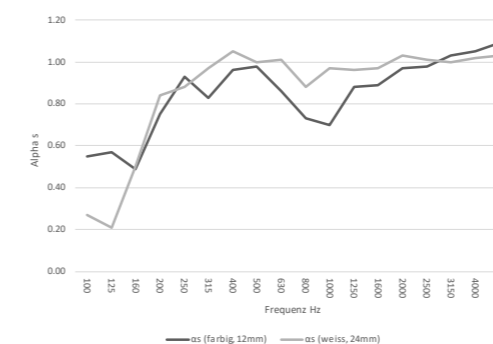

### sound absorption at 200mm gap