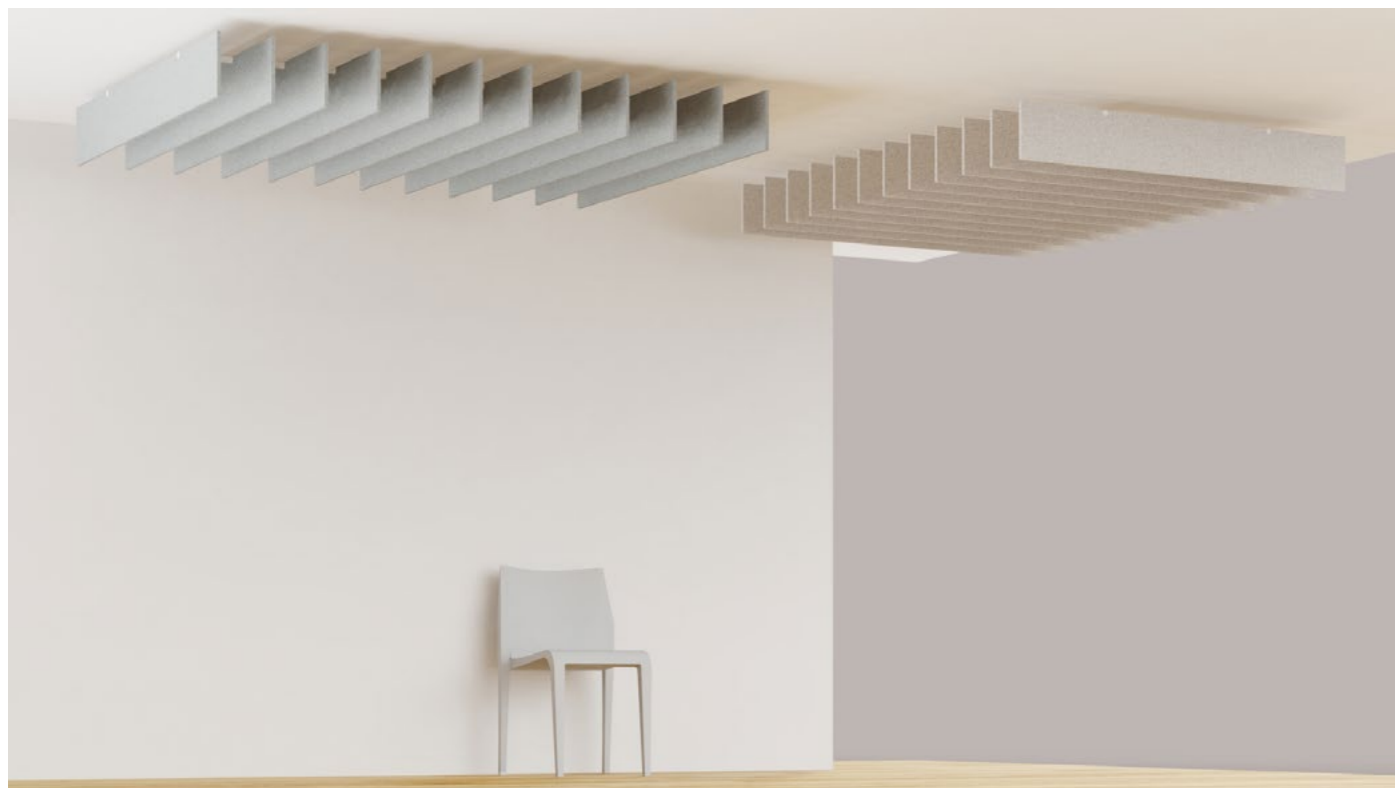

maxbaffle ceiling circle & square ceiling baffles

- **designation** maxbaffle ceiling circle and maxbaffle ceiling square
- **structure** baffles in round or squared shape
- **material** maxbasic 12mm or 24mm white, Ø20mm aluminium track - white powder coated
- **mounting** direct mounting 40mm distance to ceiling or suspended up to 1m
- **application** sound absorption - reverberation reduction
- **colours** 24 colours - pages 58 - 62

price per piece excluding shipping, mounting and VAT

dimensions	12 mm colored	24mm white
Ø118cm × 19.5cm	388 CHF	
Ø160cm × 19.5cm	506 CHF	
139cm × 190cm × 19.5cm	668 CHF	
200cm × 200cm × 19.5cm		1189 CHF