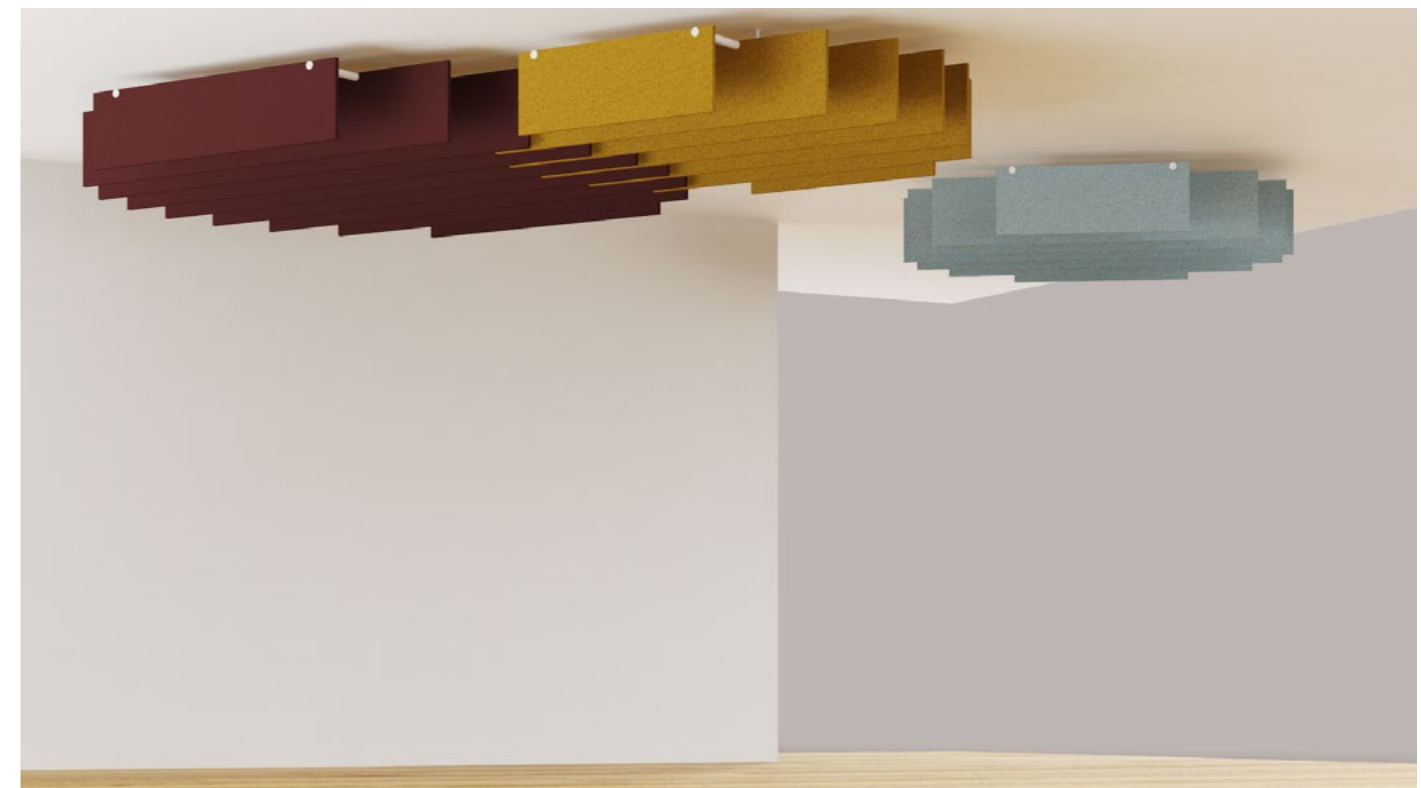

maxbaffle ceiling circle & square ceiling baffles

- **designation** maxbaffle ceiling circle and maxbaffle ceiling square
- **structure** baffles in round or squared shape
- **material** maxbasic 12mm or 24mm white, Ø20mm aluminium track - white powder coated
- **mounting** direct mounting 40mm distance to ceiling or suspended up to 1m
- **application** sound absorption - reverberation reduction
- **colours** 24 colours - pages 58 - 62

price per piece excluding shipping, mounting and VAT

dimensions	12 mm colored	24mm white
Ø118cm × 19.5cm	388 CHF	
Ø160cm × 19.5cm	506 CHF	
139cm × 190cm × 19.5cm	668 CHF	
200cm × 200cm × 19.5cm		1189 CHF