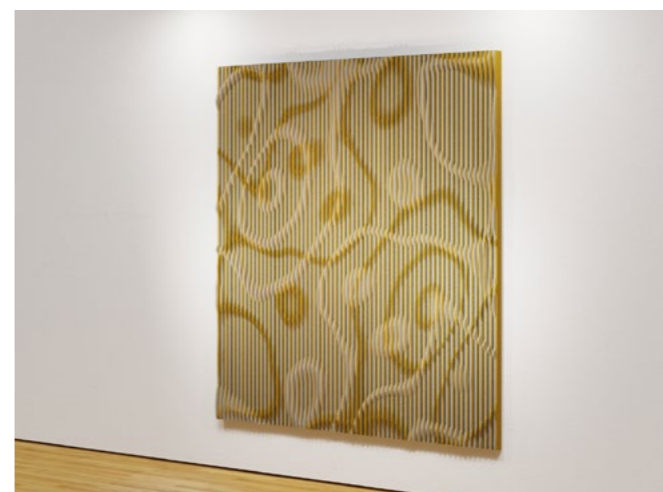

# maxbaffle tingling

dimensions - bespoke dimensions on request

price per piece excluding shipping, mounting and VAT

240cm × 240cm × 6cm

6293 CHF

col. night, night & leaf

col. camel, aubergine & leaf

col. forest, fir & steppe