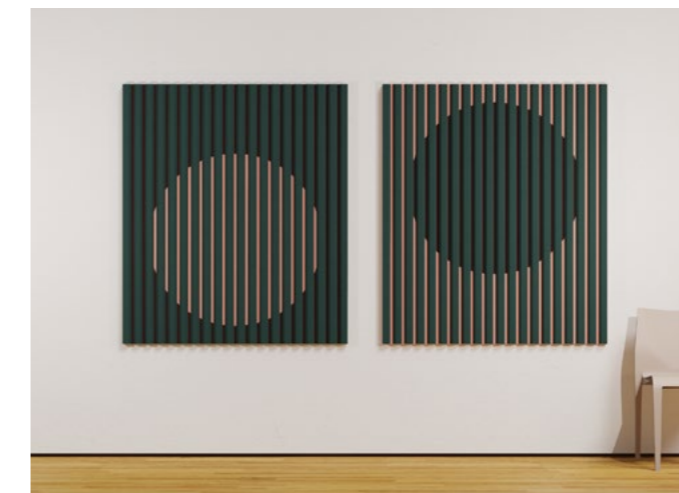

col. fir, aubergine & peach