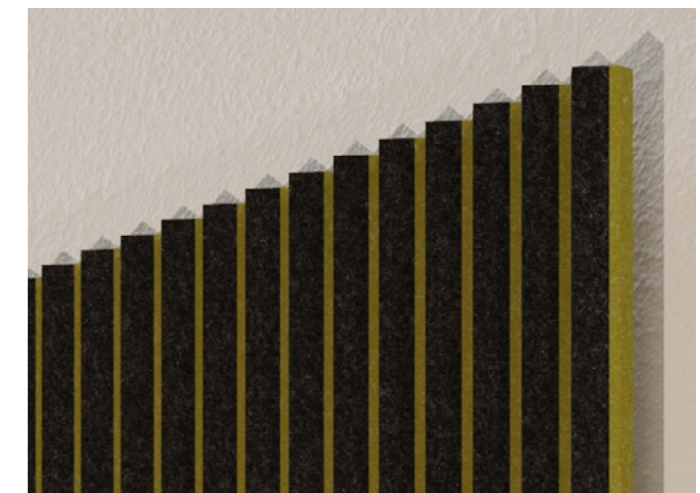

col. night & pistachio