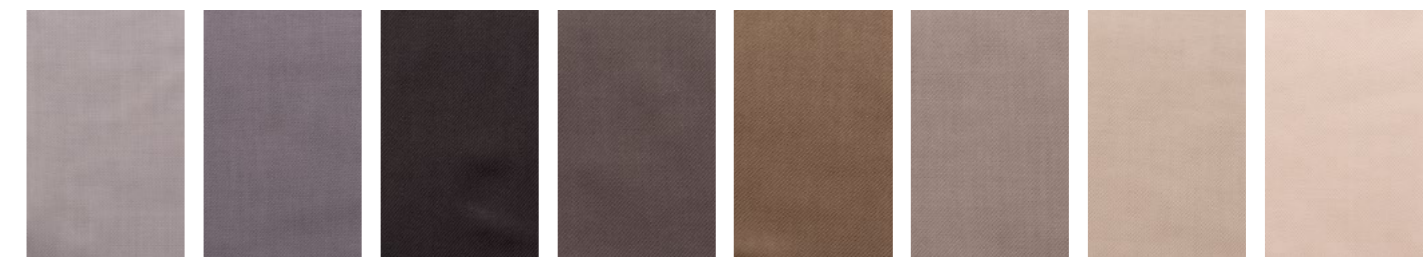

maxcurtain mute acoustic curtain

material	80% Trevira CS, 20% PES FR
fire rating	b1
absorption	aw 0.55
pleat	wave with 70% fabric addition
application	sound absorption - reverberation reduction
colours	23 coloures
roll width	305 cm
price per meter excluding VAT	EUR 215

col. 160   col. 165   col. 920   col. 343   col. 153   col. 155   col. 156   col. 140