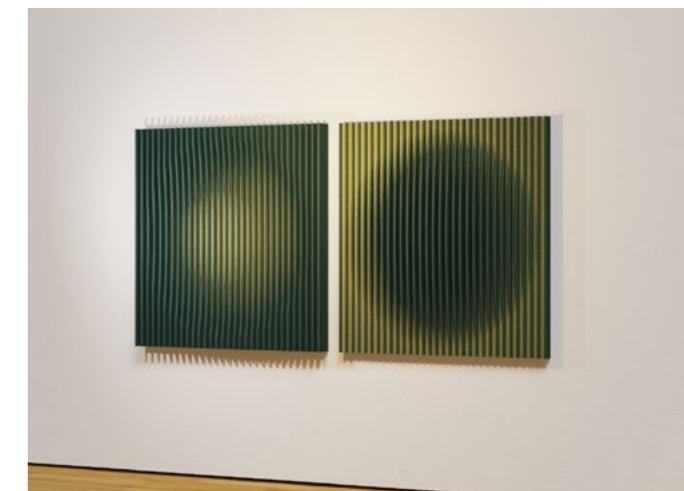

# maxbaffle concave & convex

dimensions	price per set of two excluding VAT
each 116cm × 118cm × 9cm	2403 EUR
each 138cm × 138cm × 18cm	3120 EUR
each 200cm × 200cm × 24cm	7138 EUR

col. ice & ice

col. aubergine & peach