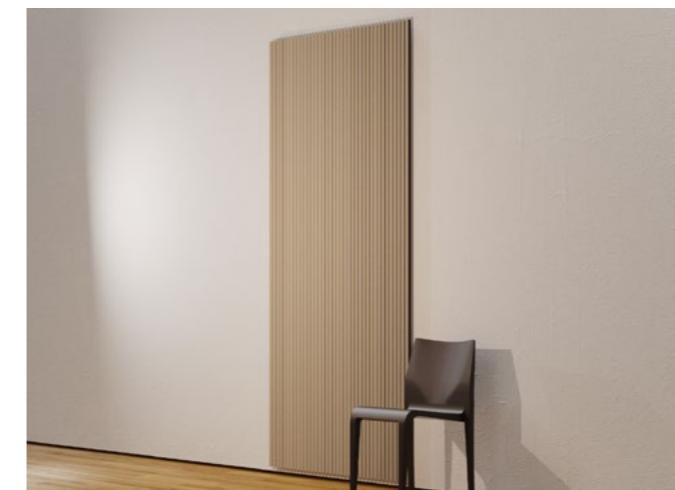

col. camel & night