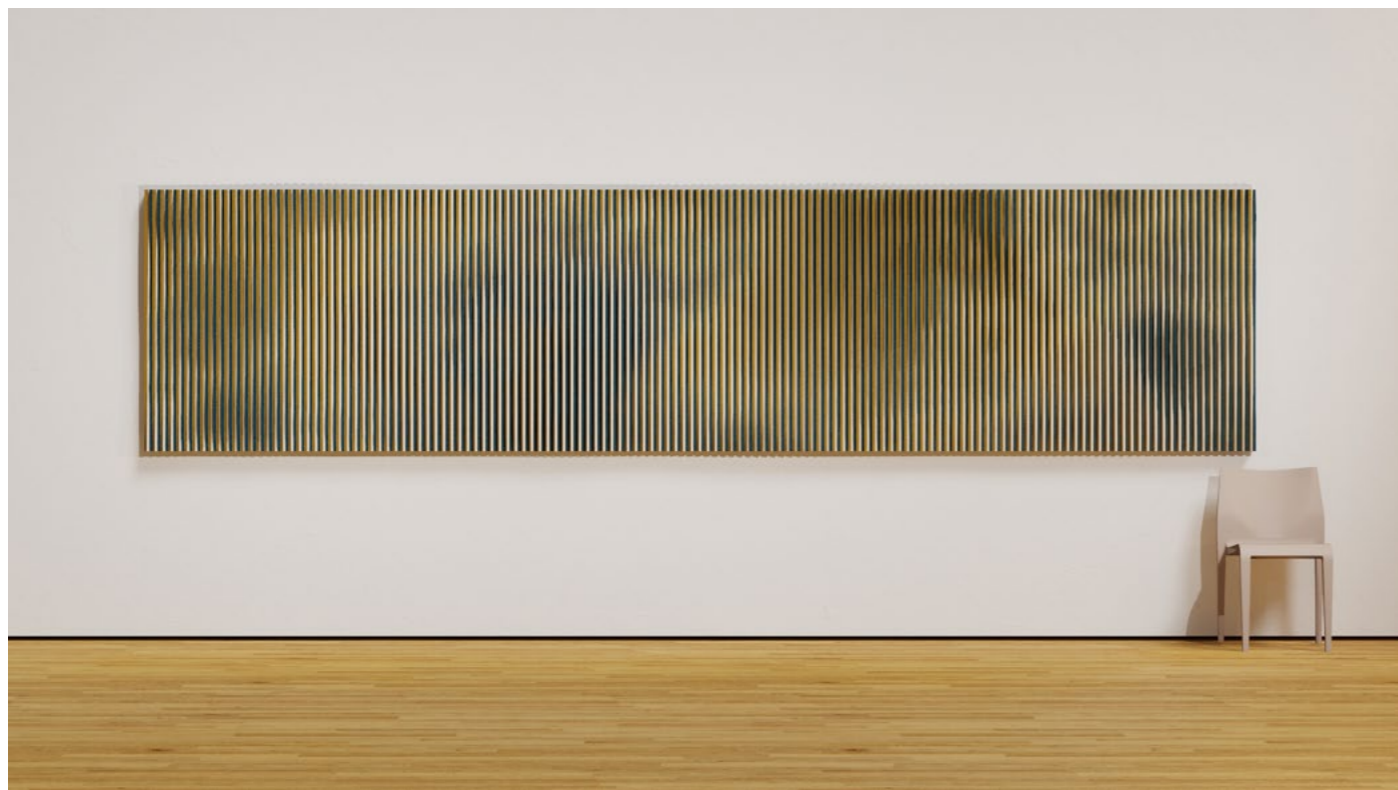

# maxbaffle fire 2

dimensions	price per piece excluding VAT
500cm × 118cm × 9.5cm	8405 EUR
300cm × 118cm × 9.5cm	5746 EUR

col. leaf, camel & ocean

col. rain, turf & ocean

col. egg, steppe & leaf

col. leaf, camel & ocean