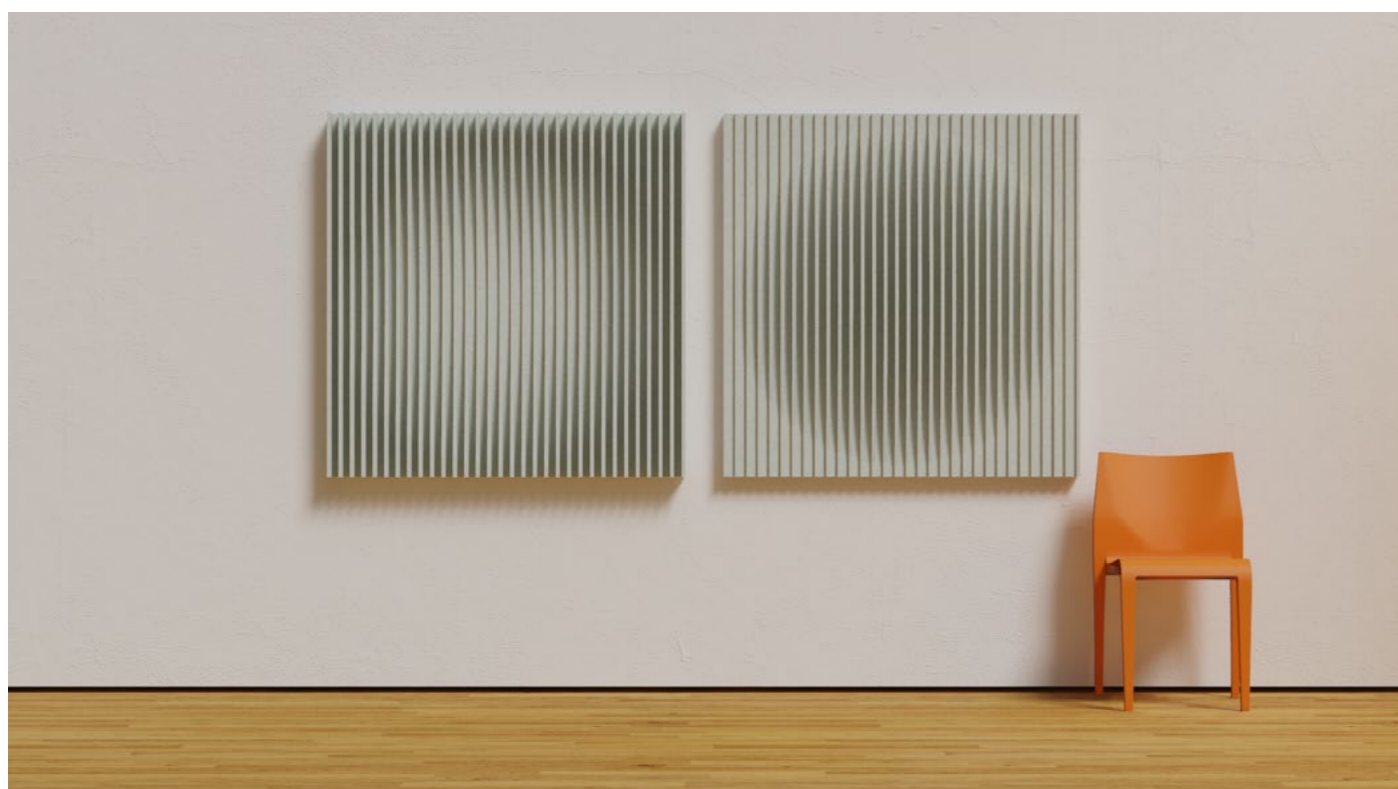

col. ice & ice