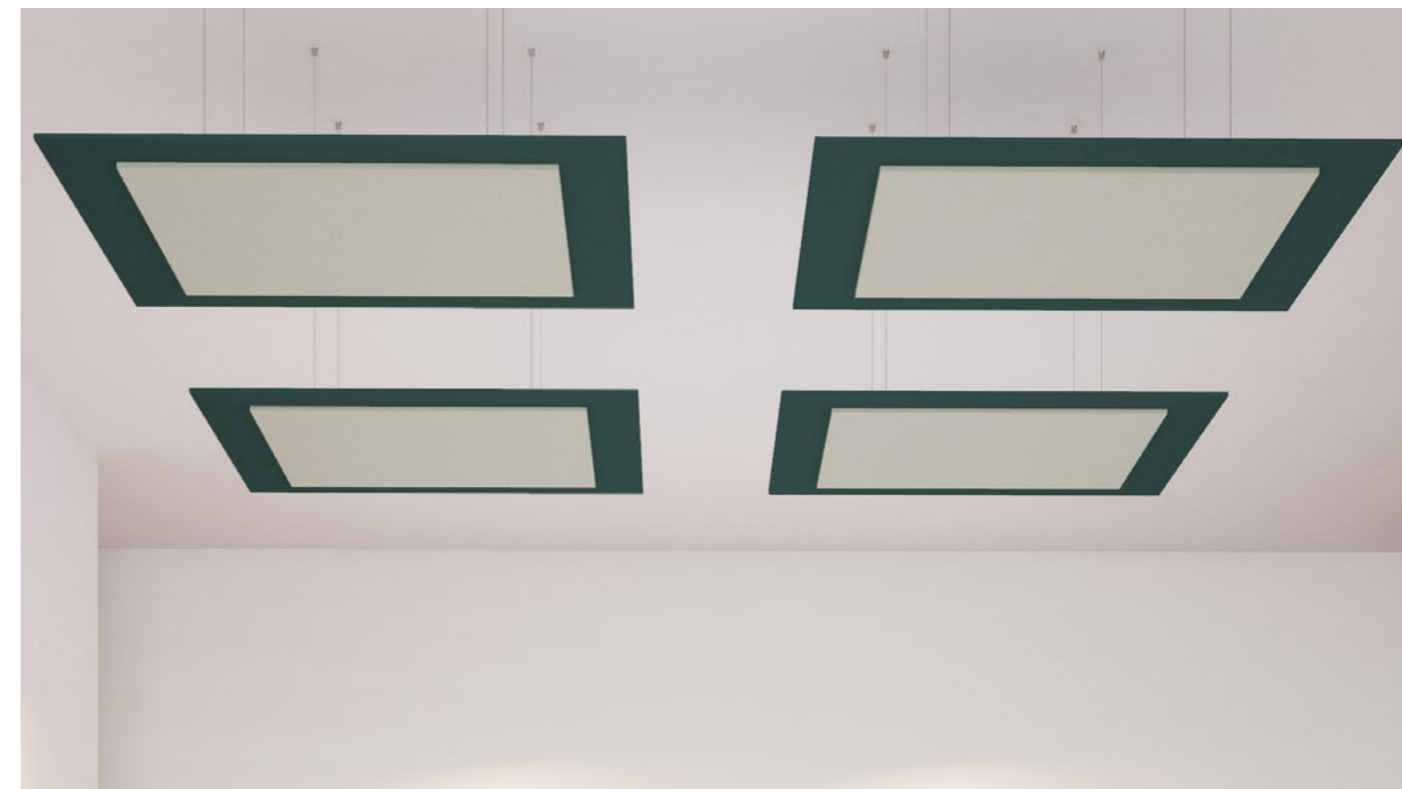

maxceiling step ceiling panel

- **designation** maxceiling step circle und maxceiling step square
- **structure** maxbasic round or squared shape
- **material** maxbasic 24mm
- **mounting** magnet set approx. 10mm distance to the ceiling or suspended up to 1m
- **application** sound absorption - reverberation reduction
- **colours** 24 colours - pages 52 - 56

price per piece excluding VAT

dimensions	24mm colored
Ø118cm	398 EUR
118cm × 118cm	411 EUR