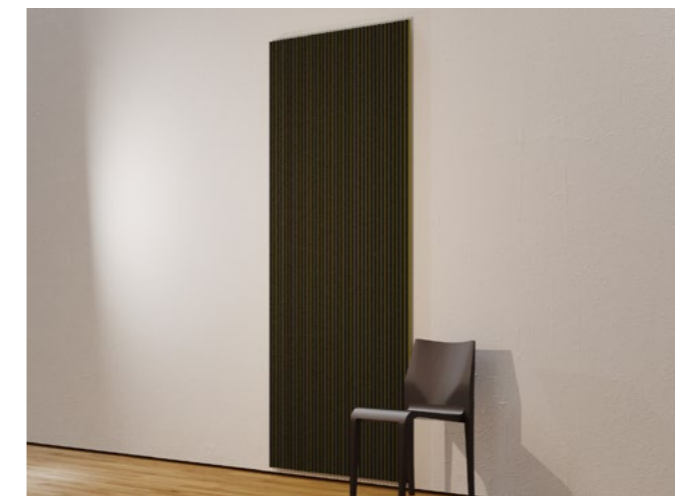

price per piece excluding VAT

dimensions	24mm colored
118cm × 118cm	434 EUR
118cm × 236cm	870 EUR

col. night & pistachio