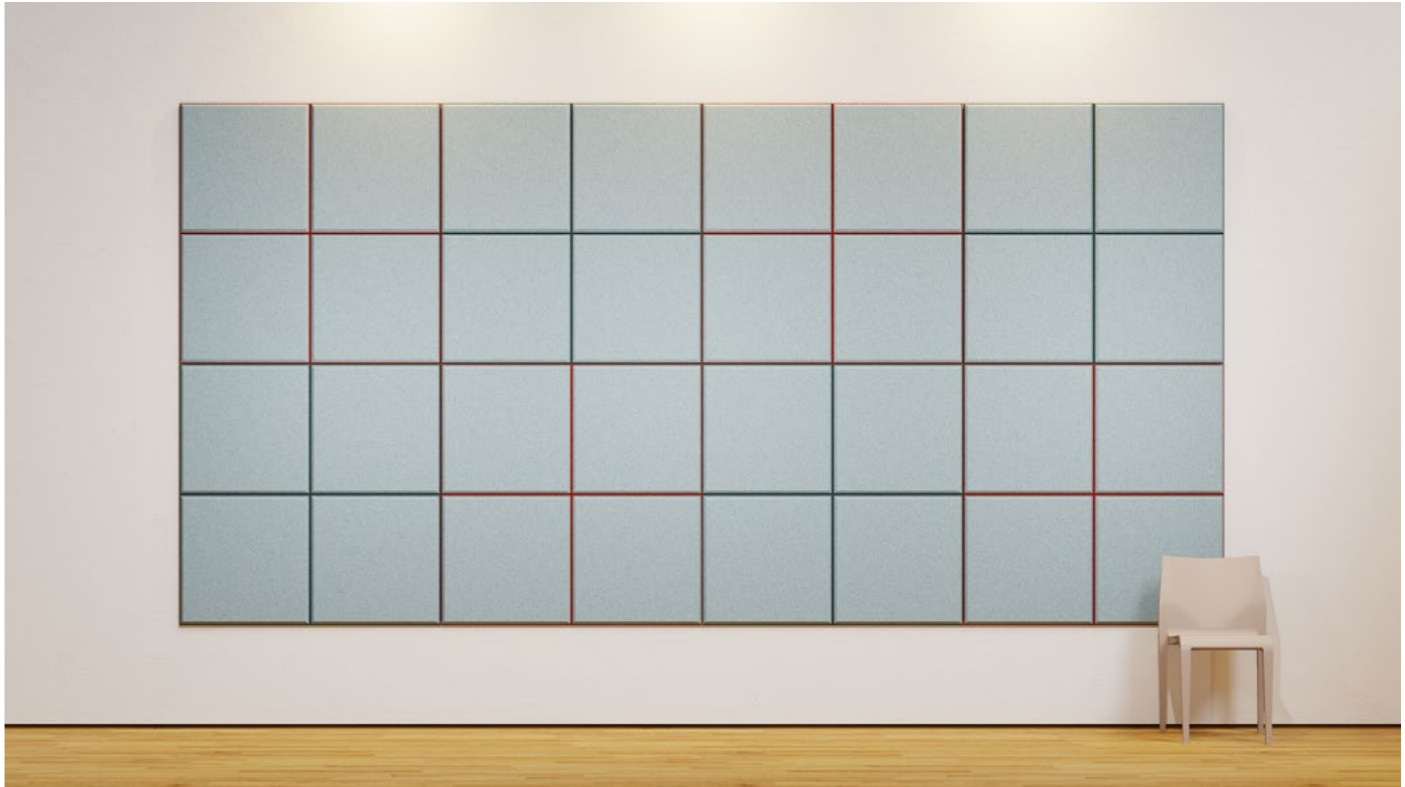

price per piece excluding VAT

dimensions	24mm colored
116cm × 116cm	423 EUR