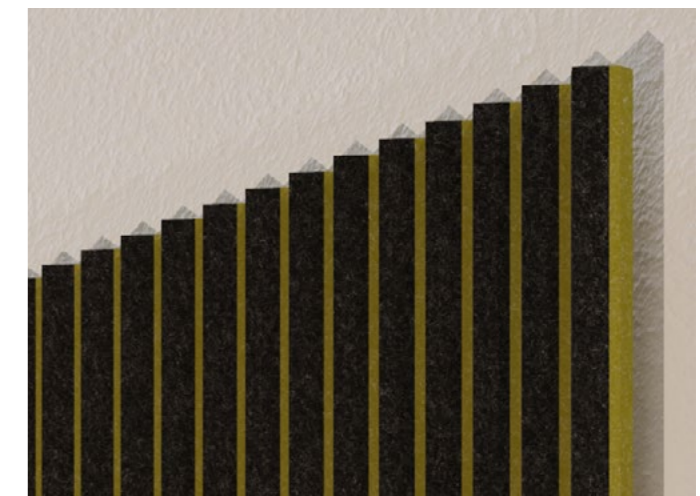

col. night & pistachio