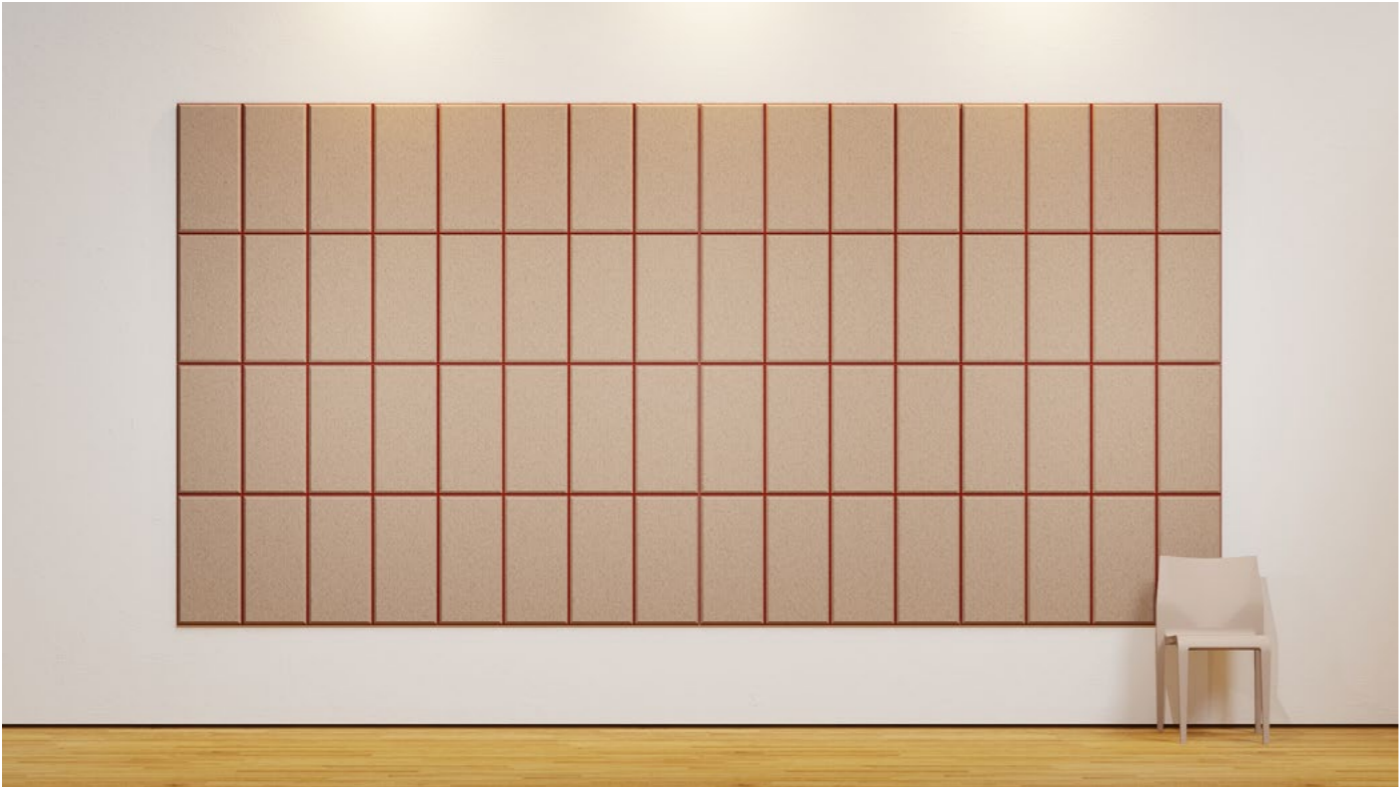

price per piece excluding VAT

dimensions	24mm colored
116cm × 116cm	423 EUR