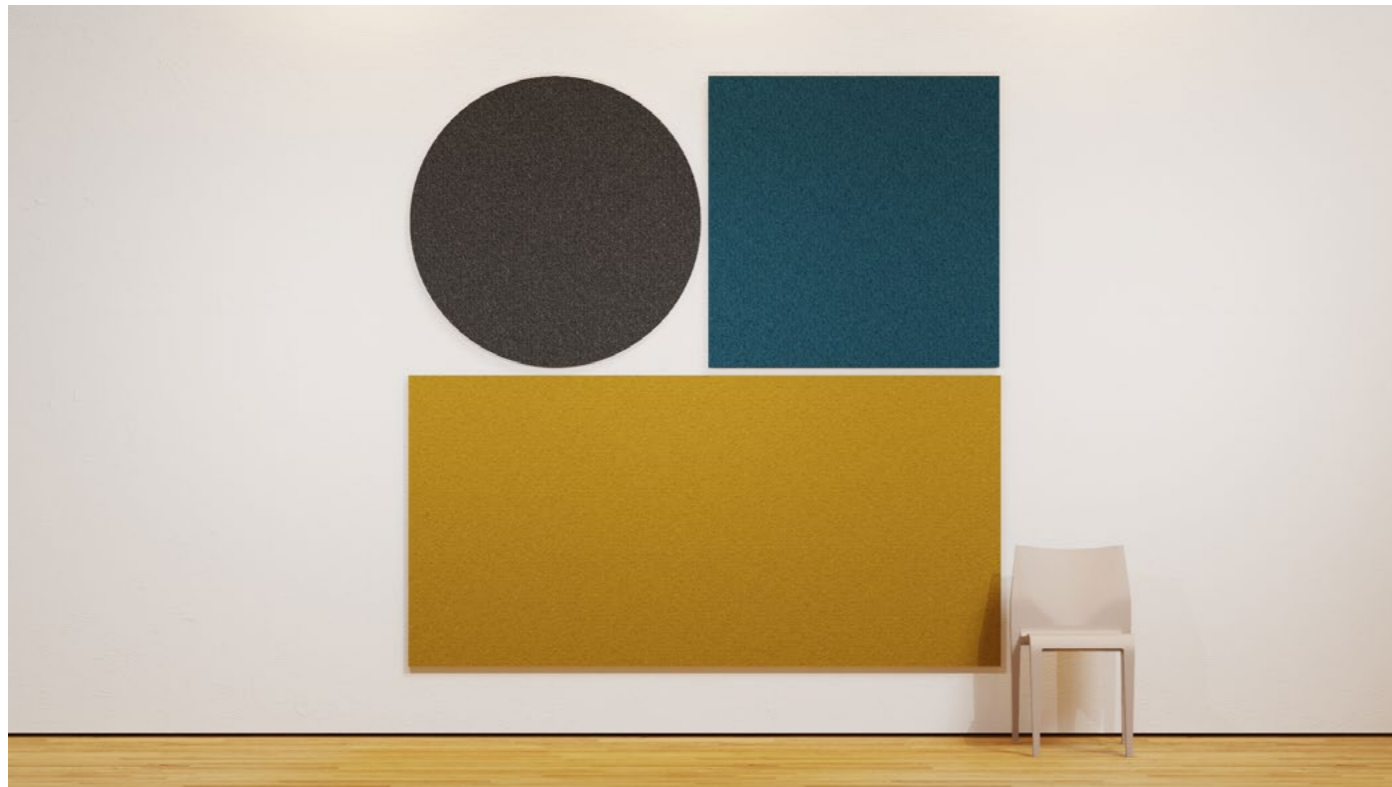

maxwall circle & square wall panel

designation maxwall circle and maxwall square
structure maxbasic round or squared shape
material maxbasic 24mm
mounting magnet set approx. 10mm distance to the wall
application sound absorption - reverberation reduction
colours 24 colours - pages 52 - 56

price per piece excluding VAT

dimensions	12mm colored	24mm colored	24mm white
Ø100cm	206 EUR	270 EUR	221 EUR
Ø118cm	224 EUR	296 EUR	277 EUR
Ø150cm			394 EUR
Ø200cm			635 EUR
100cm × 100cm	222 EUR	280 EUR	233 EUR
118cm × 118cm	238 EUR	306 EUR	
118cm × 138cm	277 EUR	344 EUR	
150cm × 150cm			394 EUR
100cm × 200cm			362 EUR
118cm × 200cm	360 EUR	650 EUR	
150cm × 200cm			548 EUR
200cm × 200cm			635 EUR
118cm × 240cm	400 EUR	693 EUR	
118cm × 278cm	466 EUR