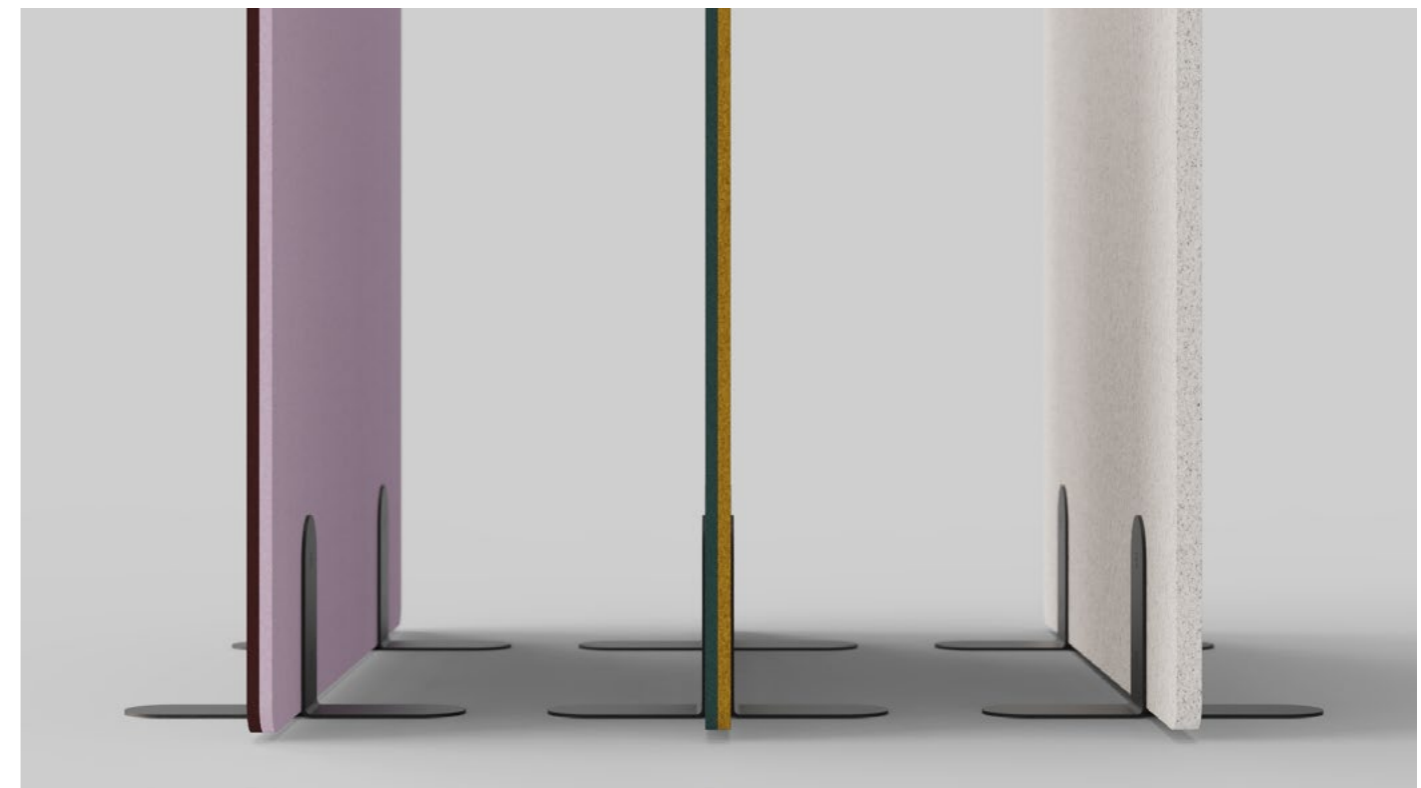

maxdivider floor room divider

- **designation** maxdivider floor
- **structure** panel with iron base - one- or two-colored
- **material** maxbasic 24mm, steel black powder coated
- **mounting** no mounting needed
- **application** sound absorption - reverberation reduction, room divider
- **colours** 24 colours - pages 52 - 56

price per piece excluding VAT

dimensions	24mm colored
118cm × 138cm	614 EUR
118cm × 158	656 EUR