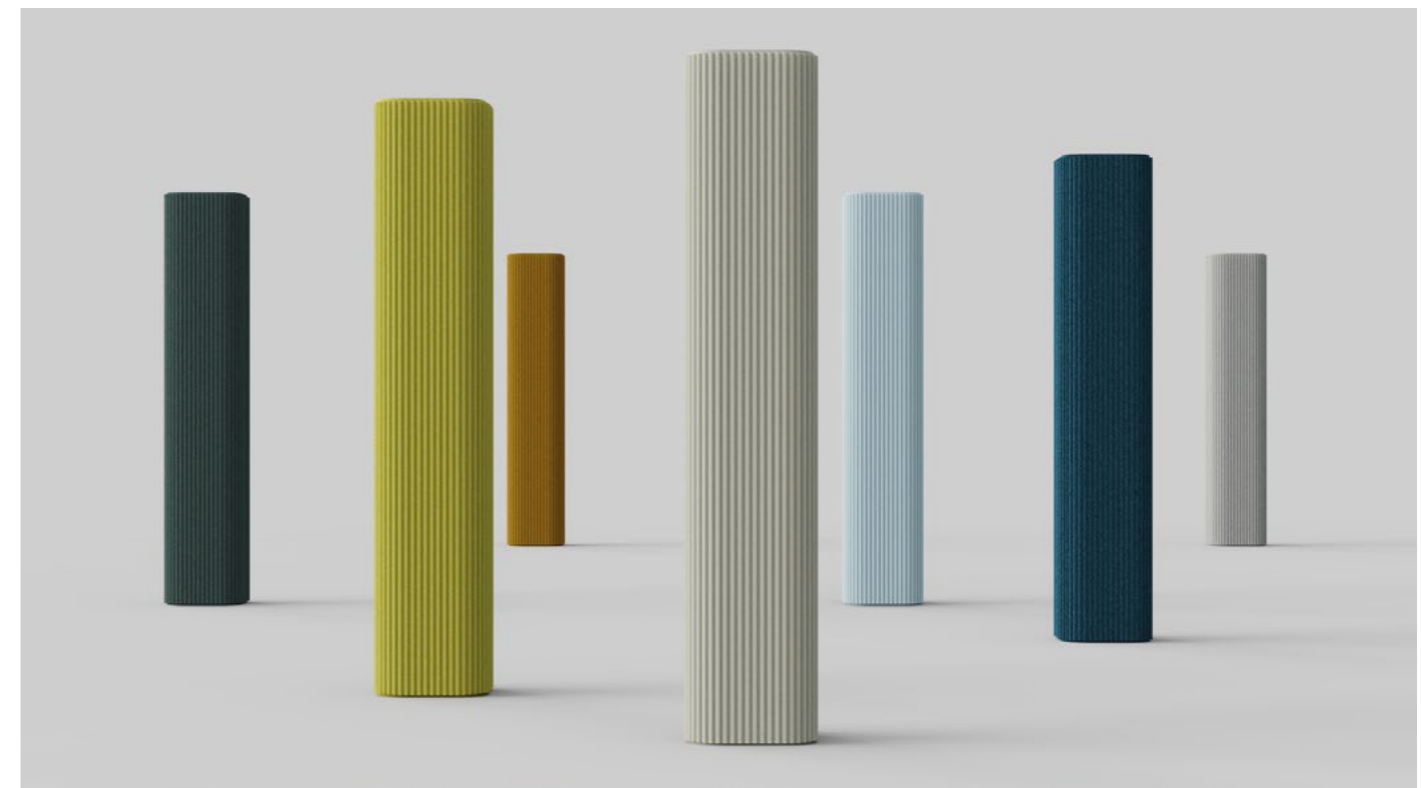

maxpillar acoustic pillar

designation maxpillar
structure sound absorbing cover and core
material maxbasic 12mm
mounting no mounting needed
application sound absorption - reverberation reduction
colours 24 colours - pages 52 - 56

price per piece excluding VAT

dimensions	12 mm colored
35cm × 35cm × 179cm	975 EUR
35cm × 35cm × 110cm	798 EUR