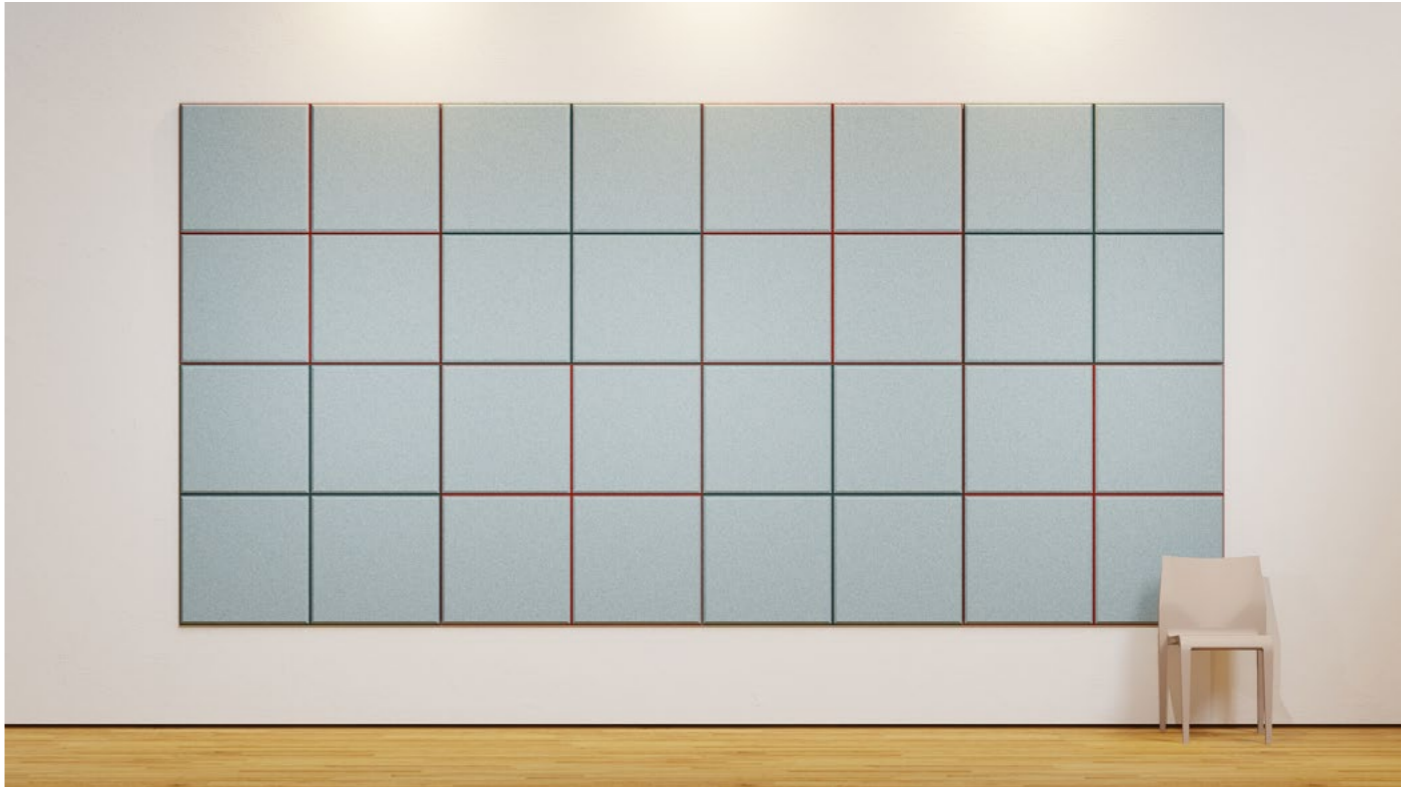

price per piece excluding VAT

dimensions	24mm colored
116cm × 116cm	423 USD