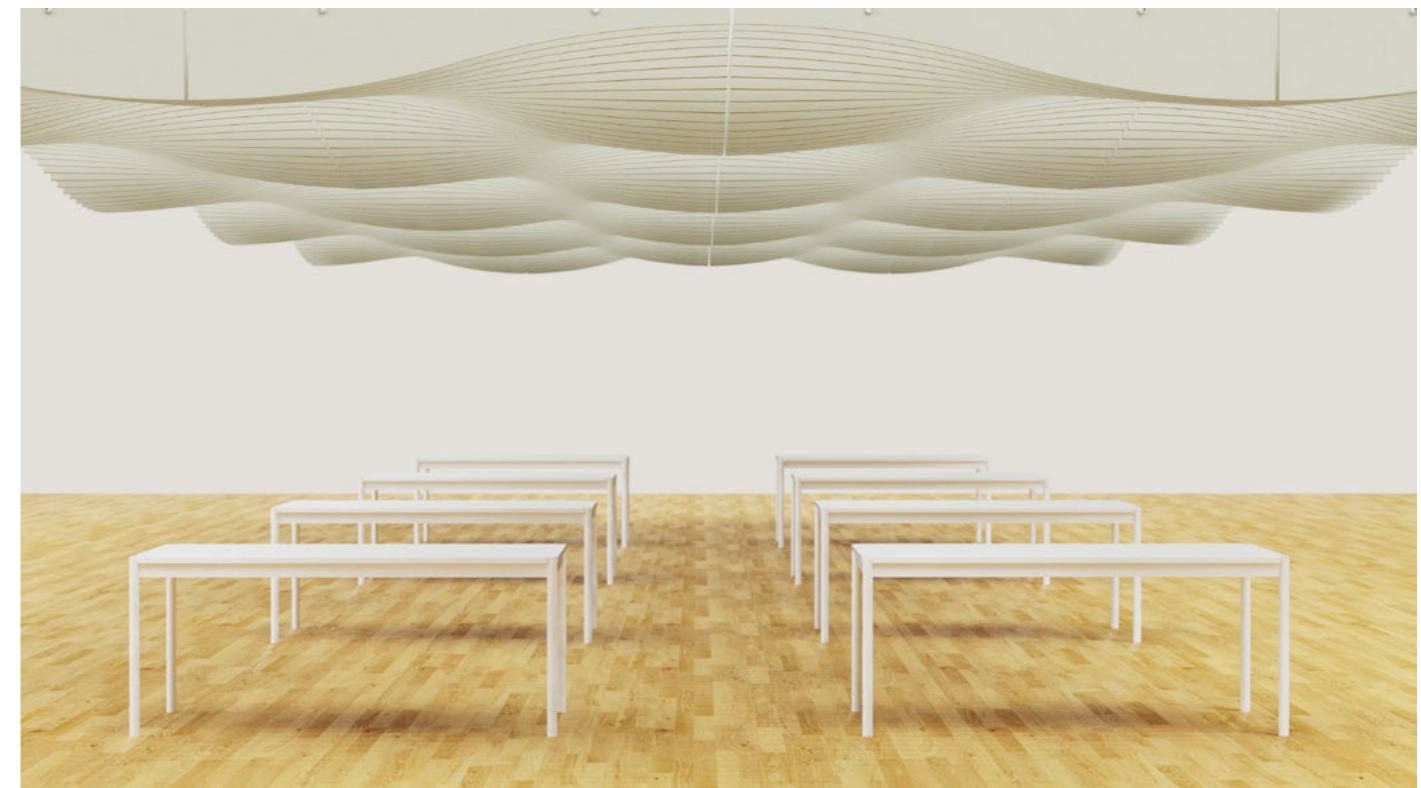

maxbaffle ceiling wave ceiling baffles

- **designation** maxbaffle ceiling wave
- **structure** baffles in wave shape - modular extendable in both directions
- **material** maxbasic 12mm, Ø20mm aluminium track - white powder coated
- **mounting** direct mounting 40mm distance to ceiling or suspended up to 1m
- **application** sound absorption - reverberation reduction
- **colours** 24 colours - pages 52 - 56

price per piece excluding VAT

dimensions	12 mm colored
139cm × 190cm × 25cm	684 USD