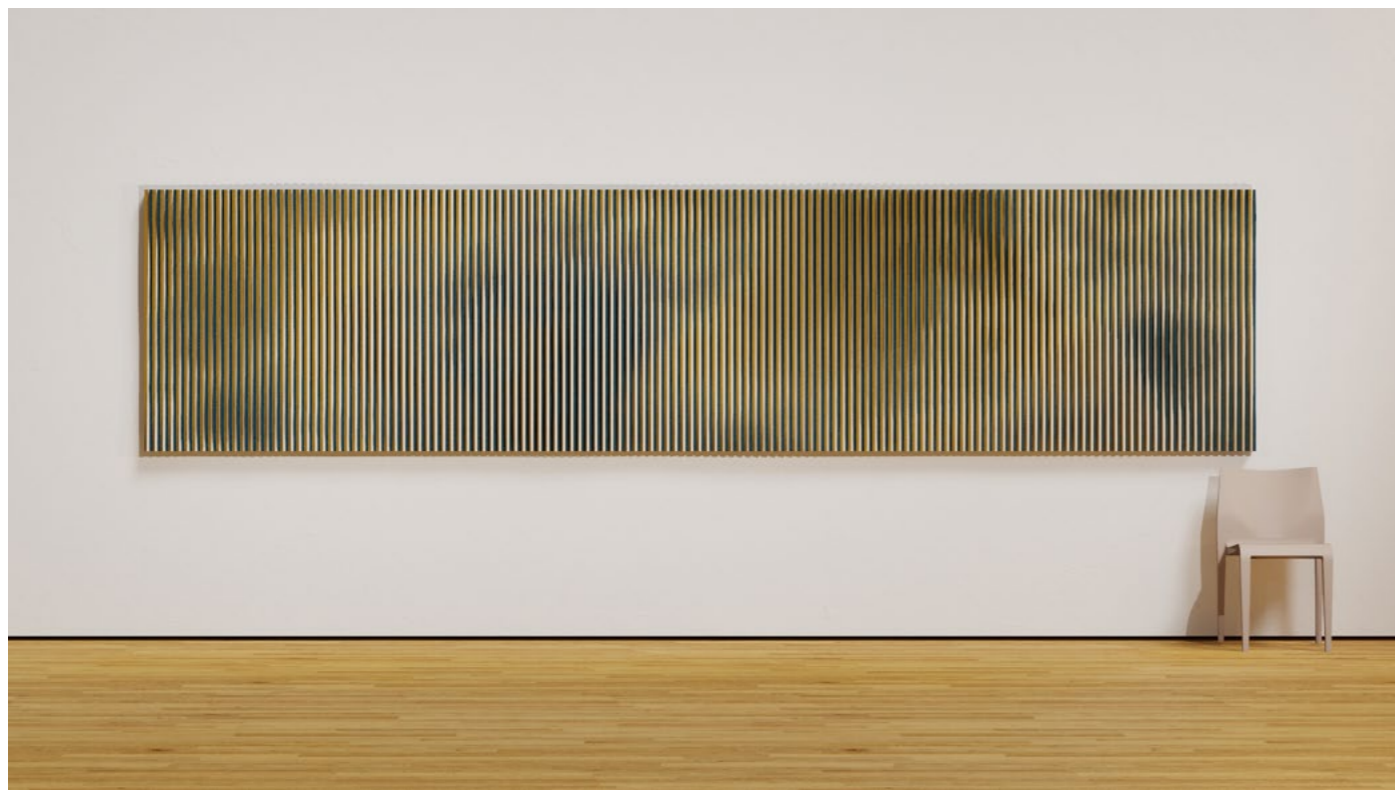

col. leaf, camel & ocean