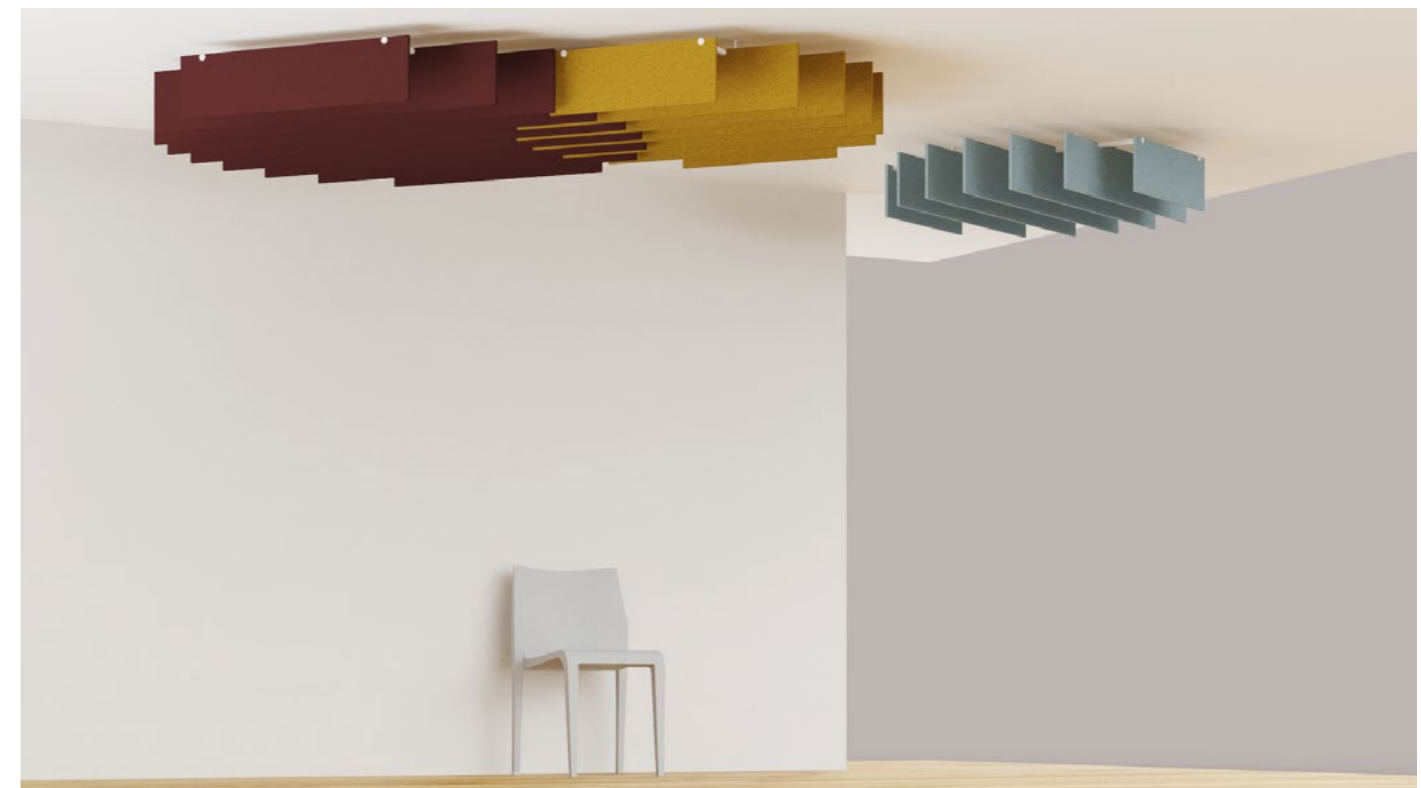

maxbaffle ceiling circle & square ceiling baffles

- **designation** maxbaffle ceiling circle and maxbaffle ceiling square
- **structure** baffles in round or squared shape
- **material** maxbasic 12mm or 24mm white, Ø20mm aluminium track - white powder coated
- **mounting** direct mounting 40mm distance to ceiling or suspended up to 1m
- **application** sound absorption - reverberation reduction
- **colours** 24 colours - pages 52 - 56

price per piece excluding VAT

dimensions	12 mm colored	24mm white
Ø118cm × 19.5cm	388 USD	
Ø160cm × 19.5cm	506 USD	
139cm × 190cm × 19.5cm	668 USD	
200cm × 200cm × 19.5cm		1189 USD