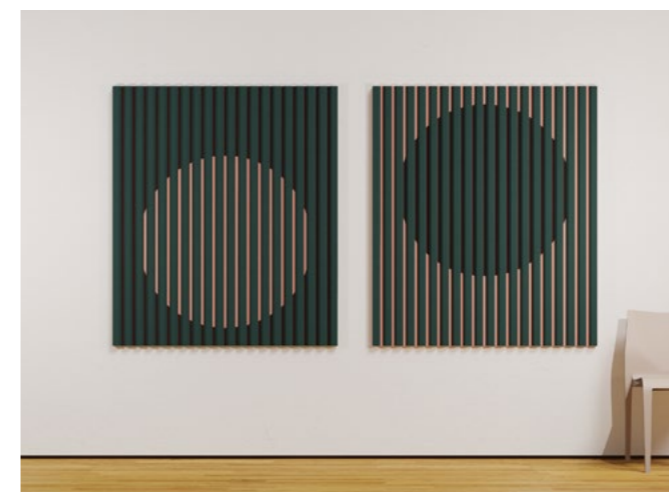

price per piece excluding VAT

dimensions	24mm colored
118cm × 136cm	539 USD
118cm × 240cm	874 USD

col. fir, aubergine & peach