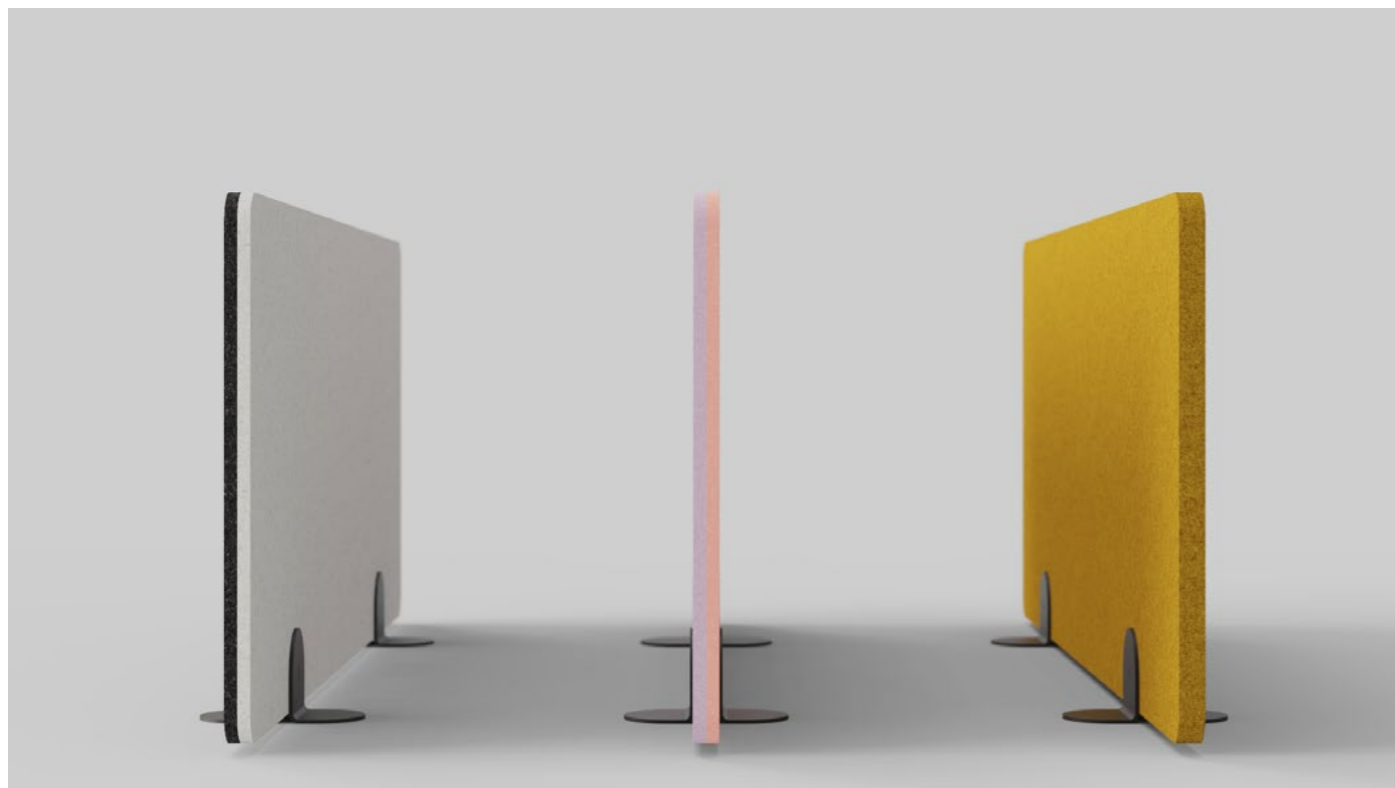

maxdivider desk corner

maxdivider desk corner

maxdivider desk

maxdivider screen room divider

- designation** maxdivider creen
- structure** panel with iron base - one- or two-colored
- material** maxbasic 24mm, steel black powder coated
- mounting** no mounting needed
- application** sound absorption - privacy panel
- colours** 24 colours - pages 52 - 56