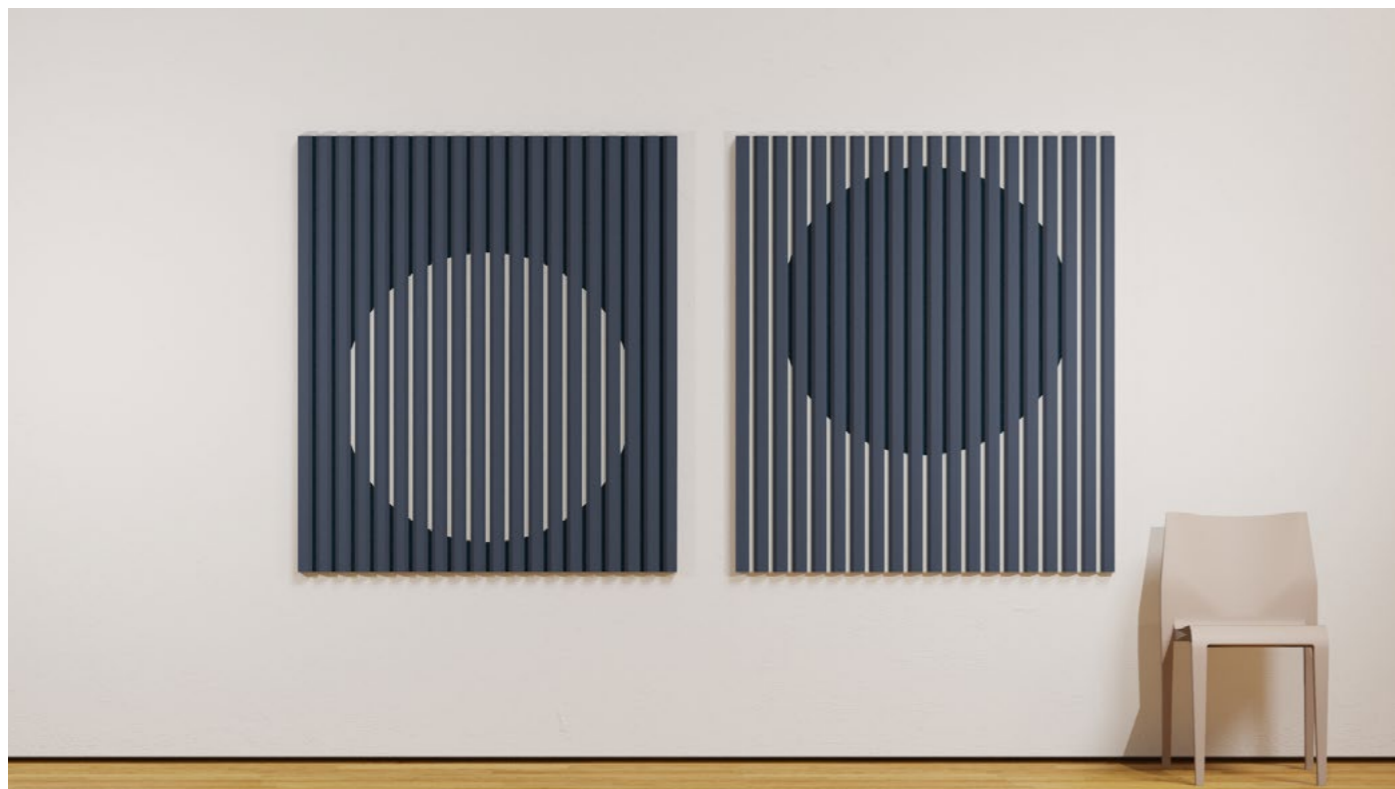

maxwall bars circle wall panel

col. whale, ocean & ice