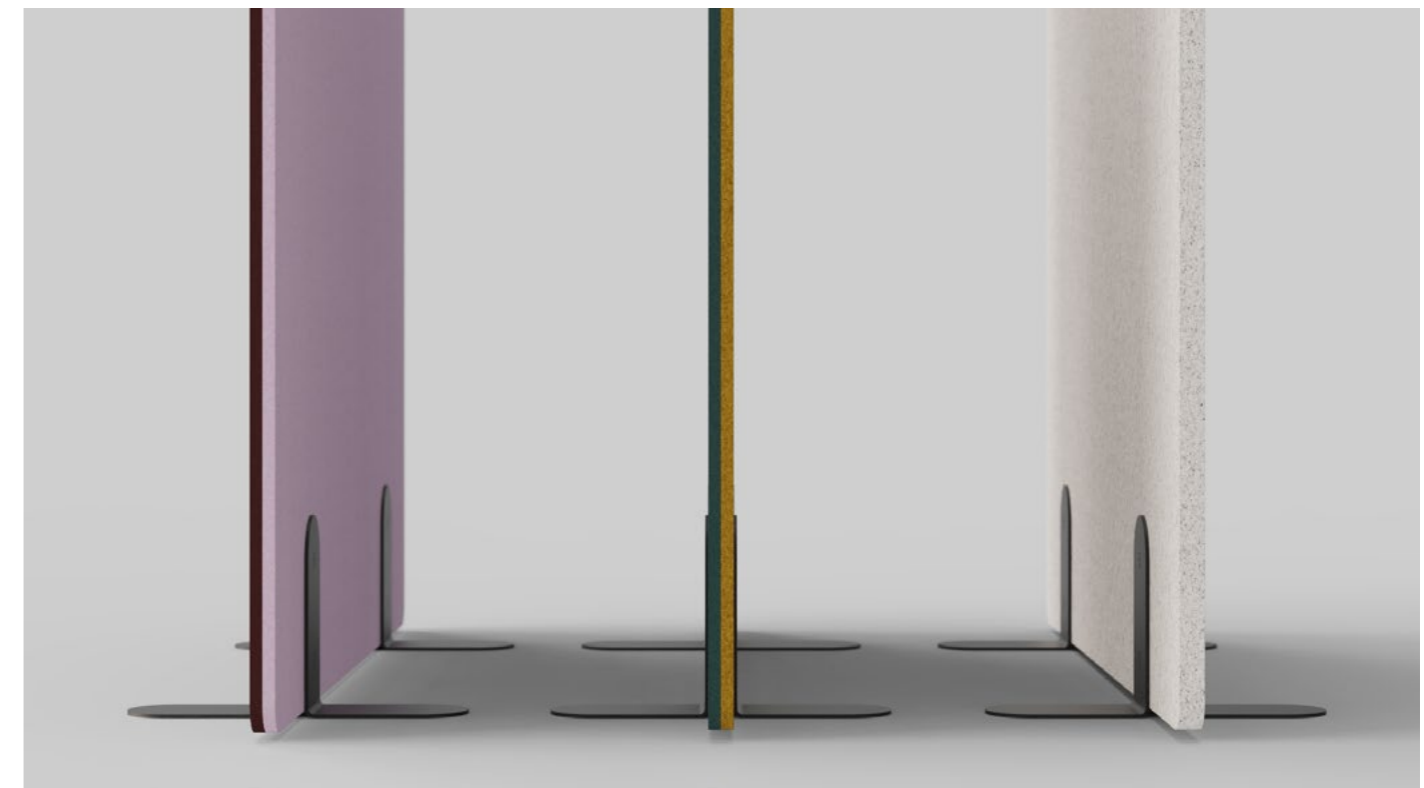

maxdivider floor room divider

- **designation** maxdivider floor
- **structure** panel with iron base - one- or two-colored
- **material** maxbasic 24mm, steel black powder coated
- **mounting** no mounting needed
- **application** sound absorption - reverberation reduction, room divider
- **colours** 24 colours - pages 52 - 56

price per piece excluding VAT

dimensions	24mm colored
118cm × 138cm	614 USD
118cm × 158	656 USD