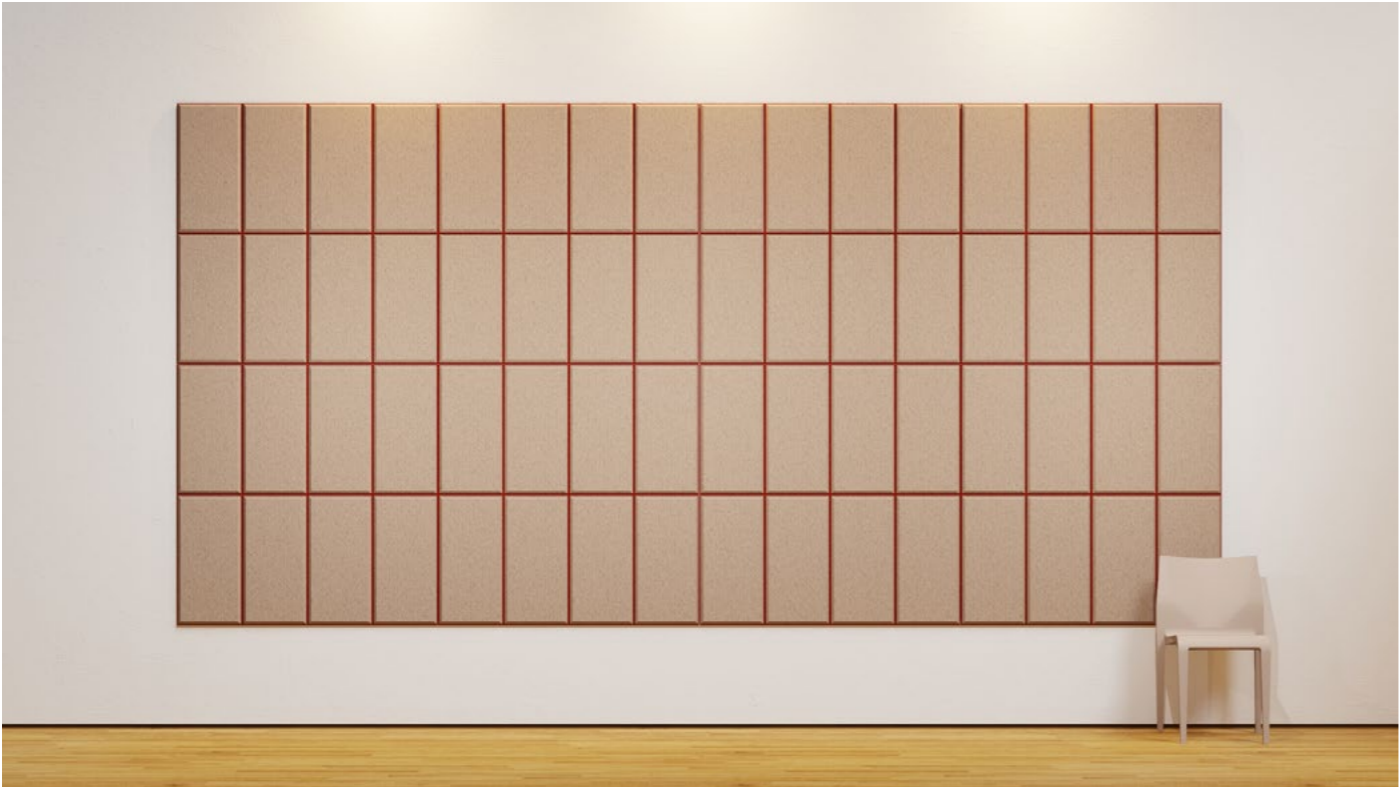

price per piece excluding VAT

dimensions	24mm colored
116cm × 116cm	423 USD