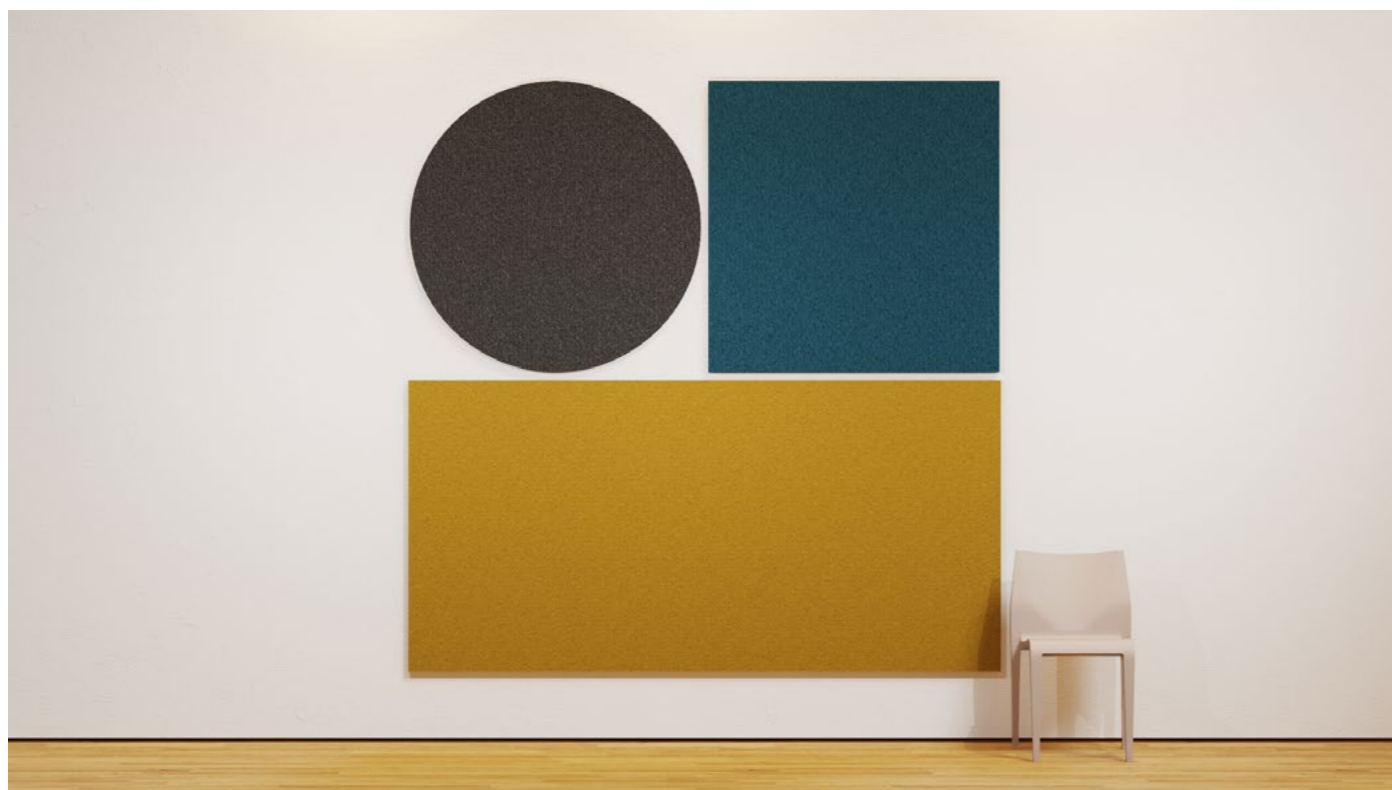

maxwall circle & square wall panel

designation maxwall circle and maxwall square
structure maxbasic round or squared shape
material maxbasic 24mm
mounting magnet set approx. 10mm distance to the wall
application sound absorption - reverberation reduction
colours 24 colours - pages 52 - 56

price per piece excluding VAT

dimensions	12mm colored	24mm colored	24mm white
Ø100cm	206 USD	270 USD	221 USD
Ø118cm	224 USD	296 USD	277 USD
Ø150cm			394 USD
Ø200cm			635 USD
100cm × 100cm	222 USD	280 USD	233 USD
118cm × 118cm	238 USD	306 USD	
118cm × 138cm	277 USD	344 USD	
150cm × 150cm			394 USD
100cm × 200cm			362 USD
118cm × 200cm	360 USD	650 USD	
150cm × 200cm			548 USD
200cm × 200cm			635 USD
118cm × 240cm	400 USD	693 USD	
118cm × 278cm	466 USD