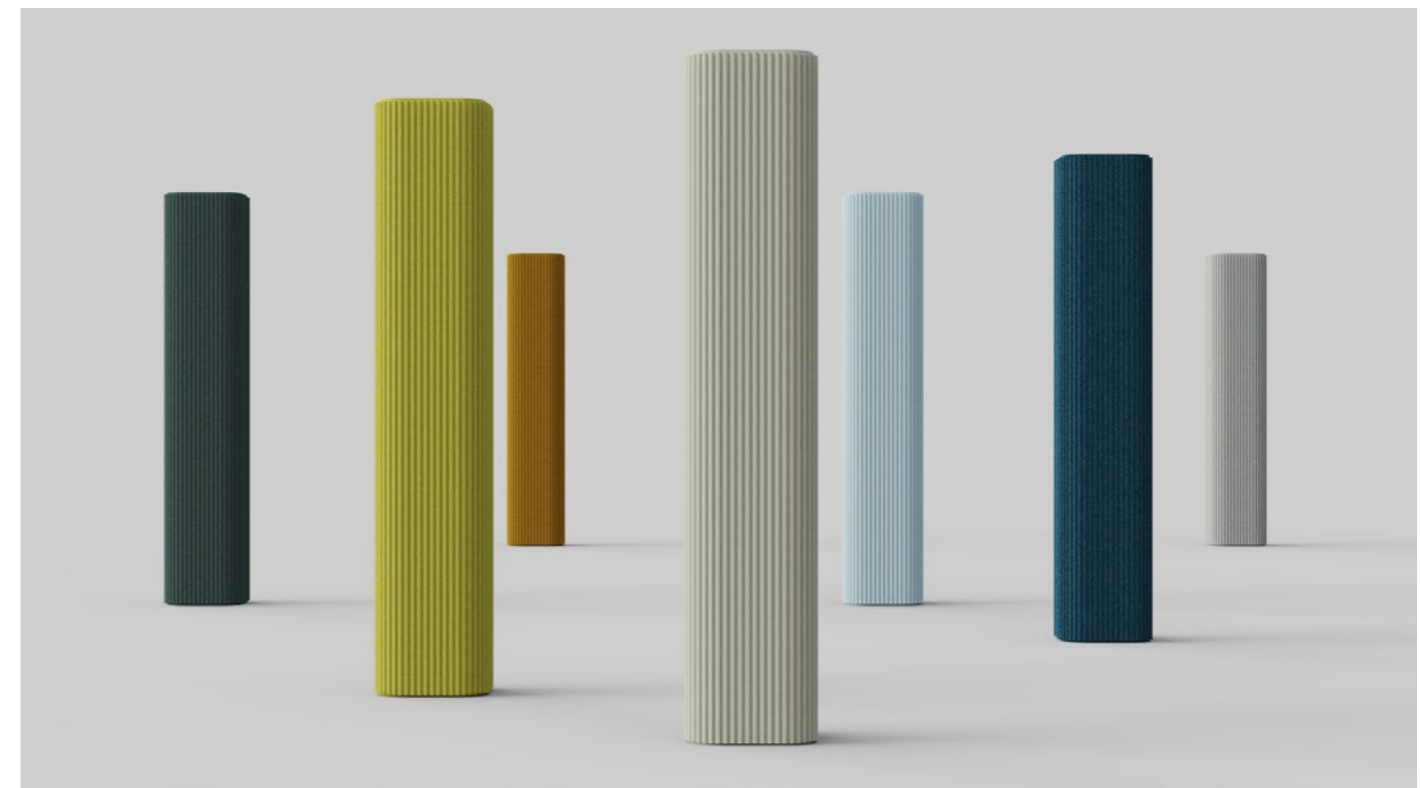

maxpillar acoustic pillar

designation maxpillar
structure sound absorbing cover and core
material maxbasic 12mm
mounting no mounting needed
application sound absorption - reverberation reduction
colours 24 colours - pages 52 - 56

price per piece excluding VAT

dimensions	12 mm colored
35cm × 35cm × 179cm	975 USD
35cm × 35cm × 110cm	798 USD