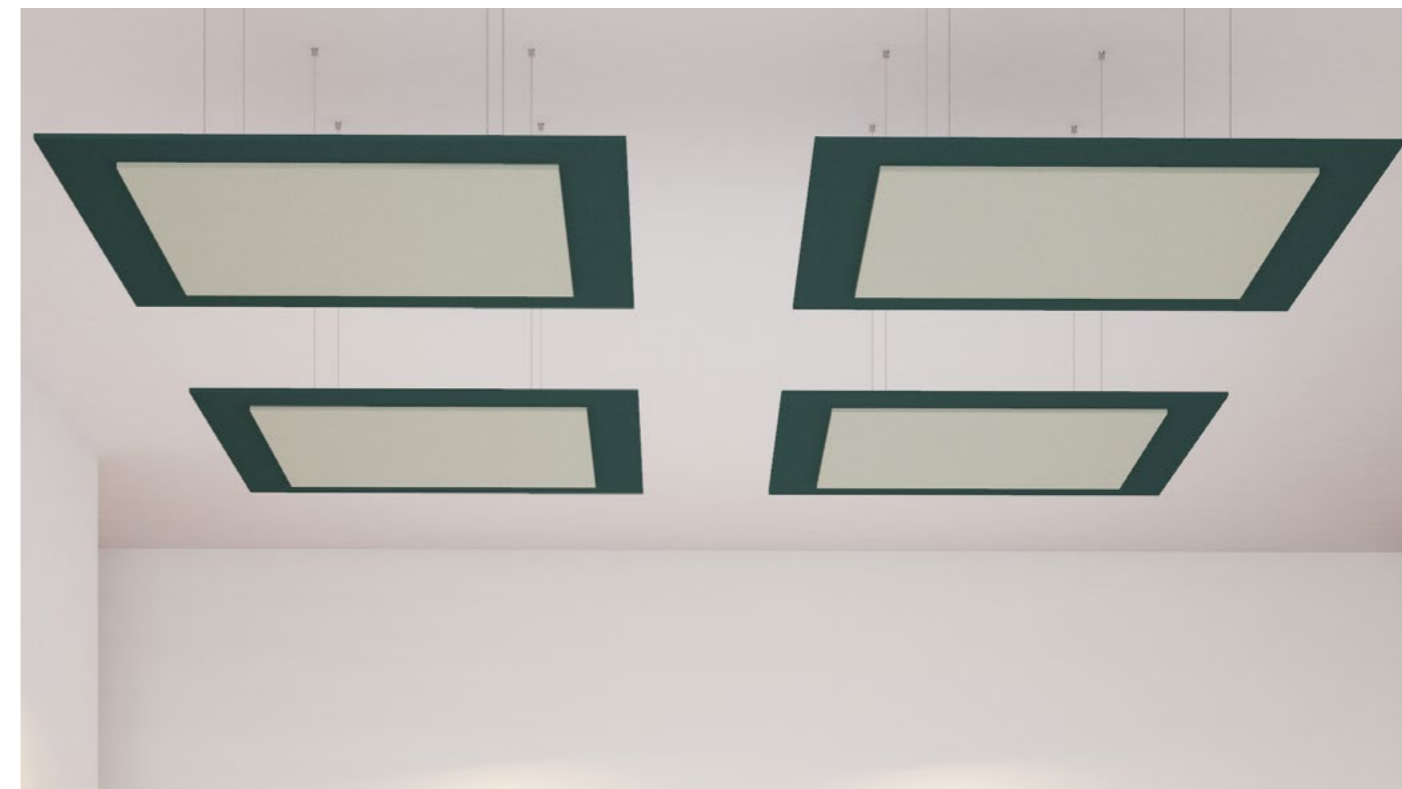

maxceiling step ceiling panel

- **designation** maxceiling step circle und maxceiling step square
- **structure** maxbasic round or squared shape
- **material** maxbasic 24mm
- **mounting** magnet set approx. 10mm distance to the ceiling or suspended up to 1m
- **application** sound absorption - reverberation reduction
- **colours** 24 colours - pages 52 - 56

price per piece excluding VAT

dimensions	24mm colored
Ø118cm	398 USD
118cm × 118cm	411 USD