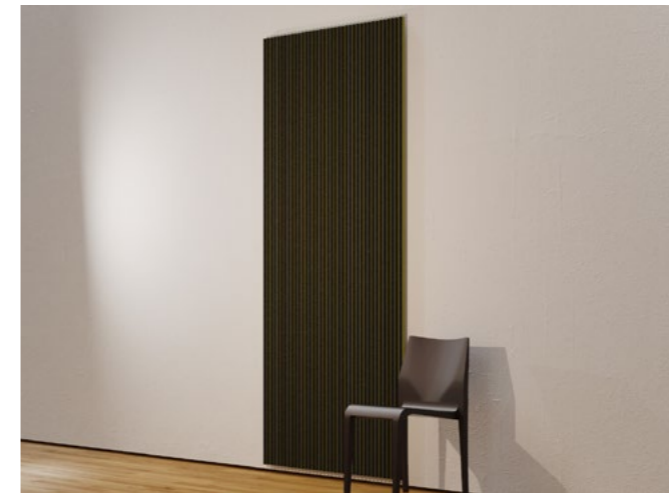

price per piece excluding VAT

dimensions	24mm colored
118cm × 118cm	434 USD
118cm × 236cm	870 USD

col. night & pistachio