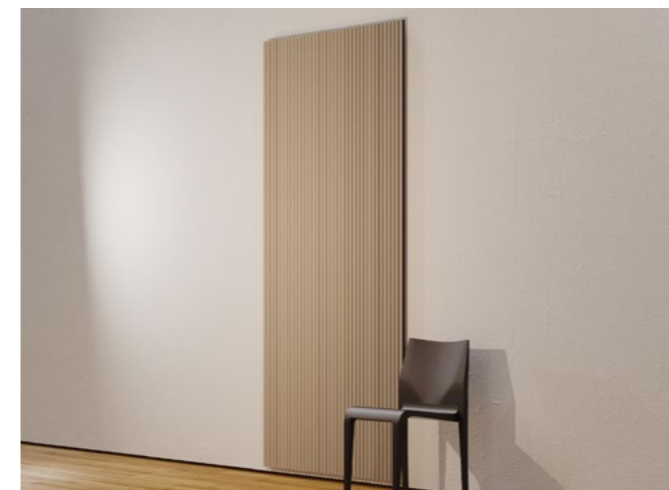

col. camel & night