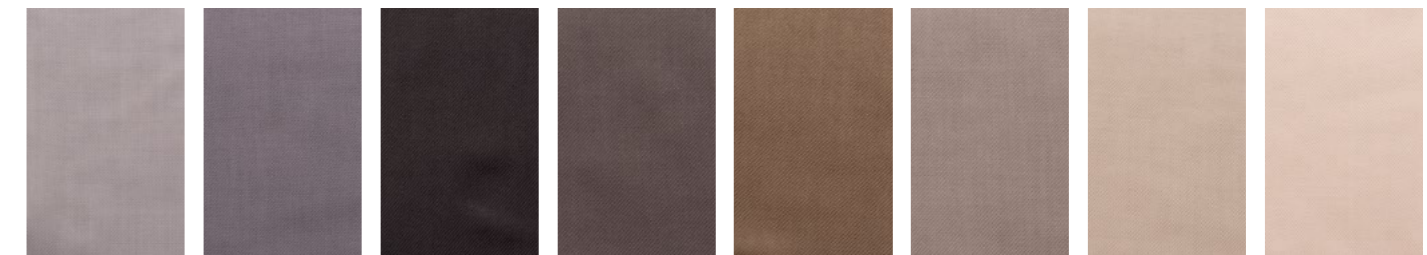

maxcurtain mute acoustic curtain

material 80% Trevira CS, 20% PES FR
fire rating b1
absorption aw 0.55
pleat wave with 70% fabric addition
application sound absorption - reverberation reduction
colours 23 coloures
roll width 305 cm
price per meter USD 215
excluding VAT

col. 160 col. 165 col. 920 col. 343 col. 153 col. 155 col. 156 col. 140