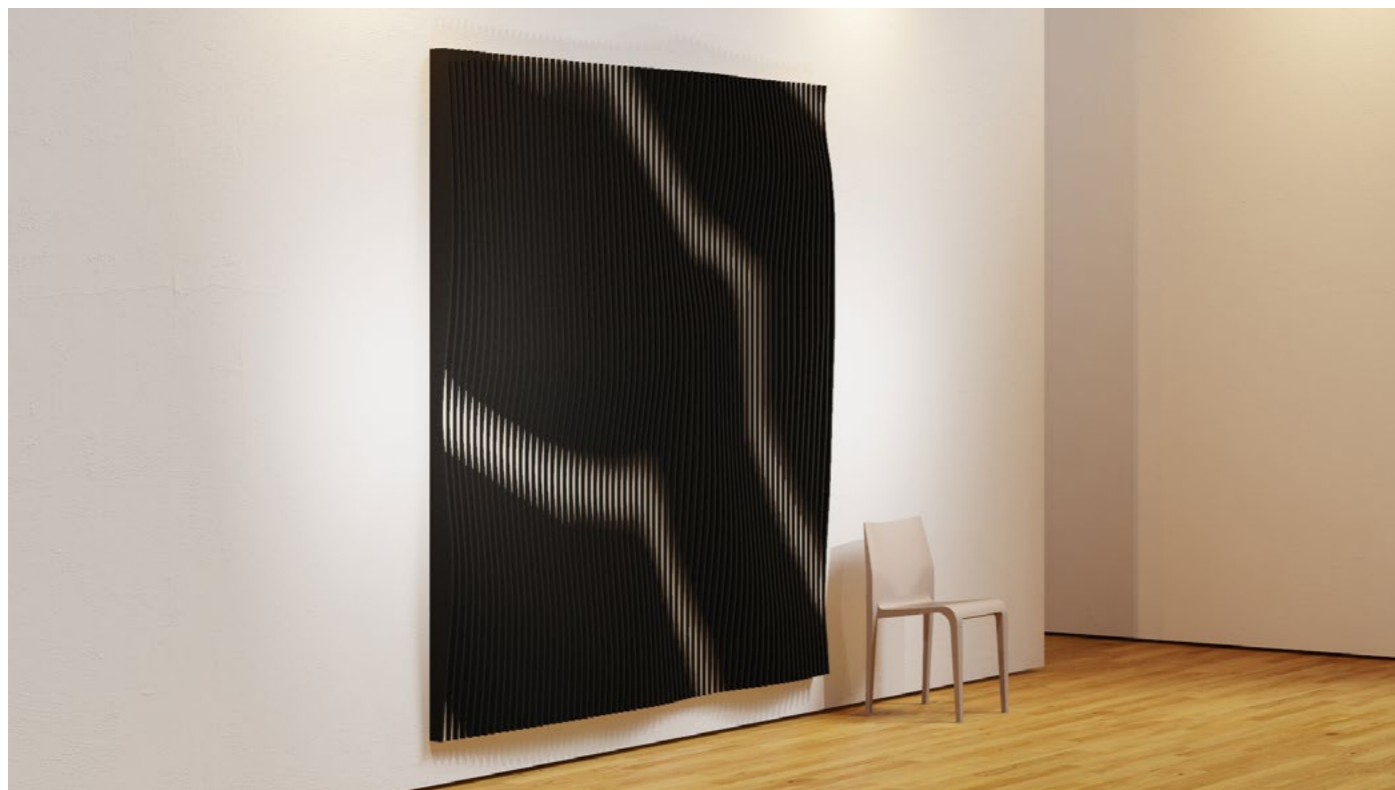

col. night & egg