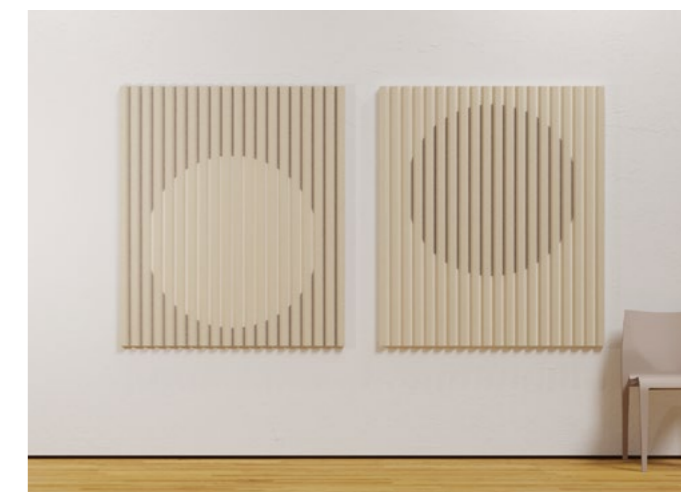

col. camel, turf & egg