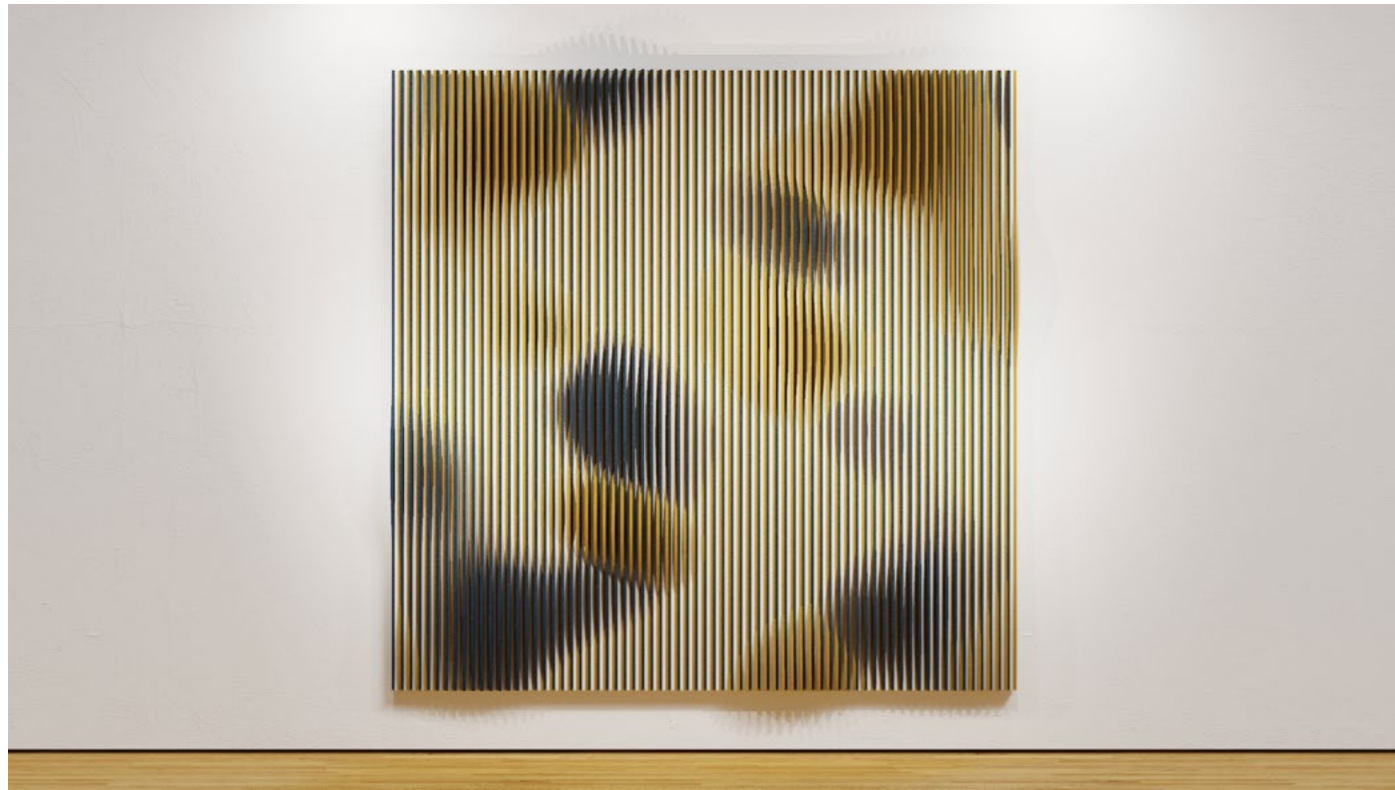

maxbaffle fractals

dimensions	price per piece excluding VAT
240cm × 240cm × 12cm	6846 USD
178cm × 178cm × 12cm	5723 USD

col. ocean, leaf & egg