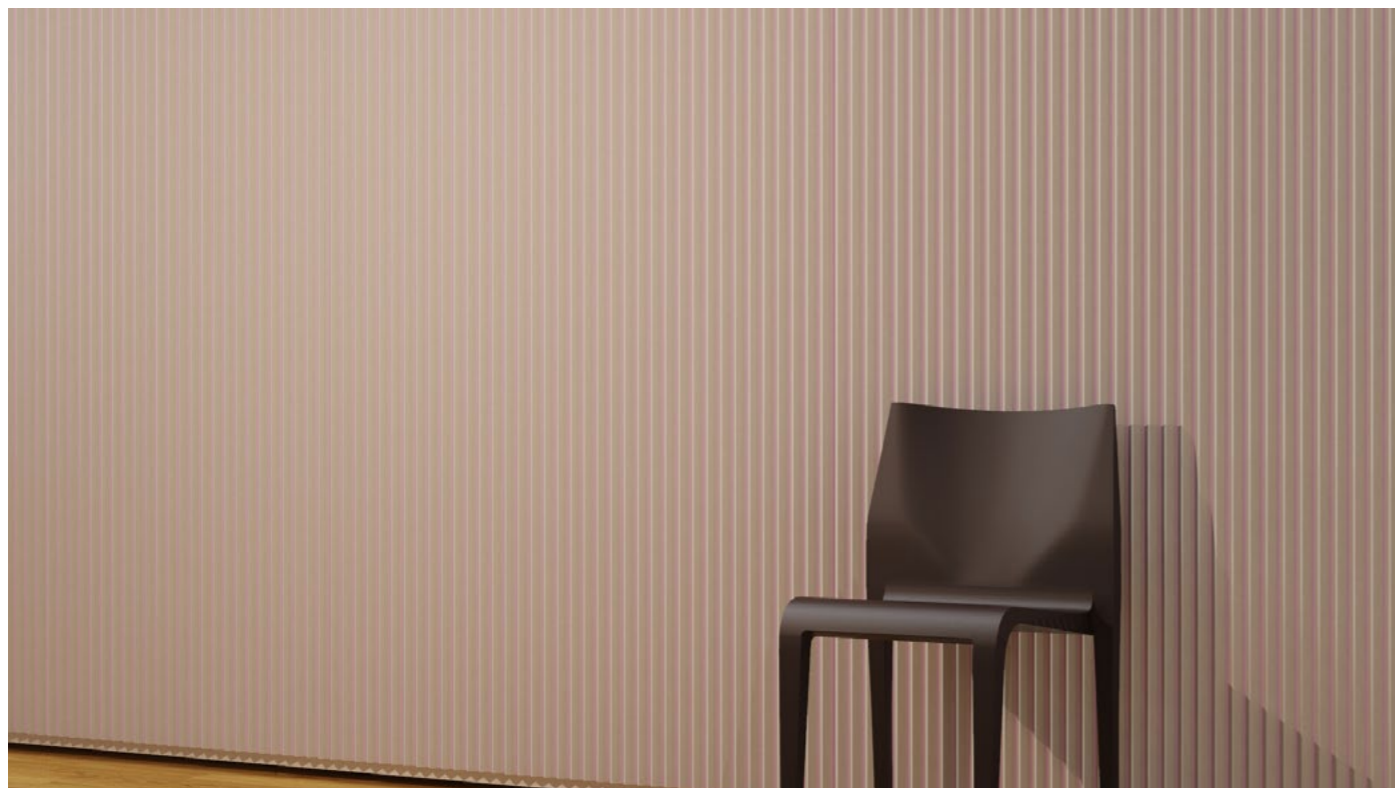

col. concrete & lavender