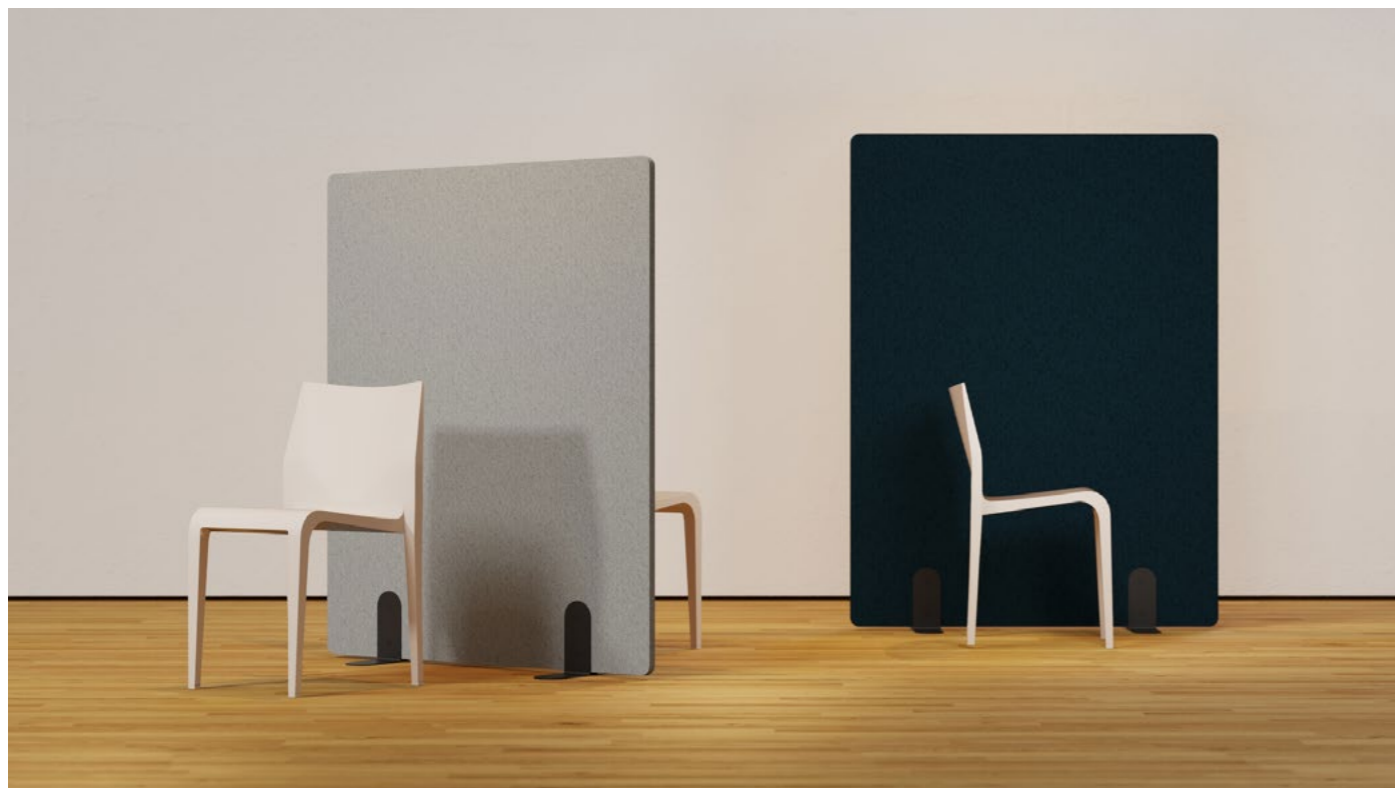

maxdivider floor room divider

- **designation** maxdivider floor
- **structure** panel with iron base - one- or two-colored
- **material** maxbasic 24mm, steel black powder coated
- **mounting** no mounting needed
- **application** sound absorption - reverberation reduction, room divider
- **colours** 24 colours - pages 52 - 56

price per piece excluding VAT

dimensions	24mm colored
118cm × 138cm	614 USD
118cm × 158	656 USD