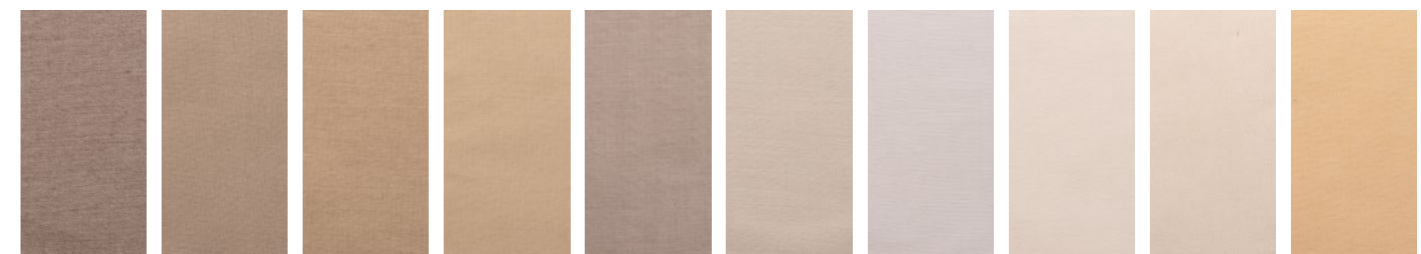

col. 183 col. 343 col. 155 col. 156 col. 150 col. 140 col. 130 col. 110 col. 613 col. 149