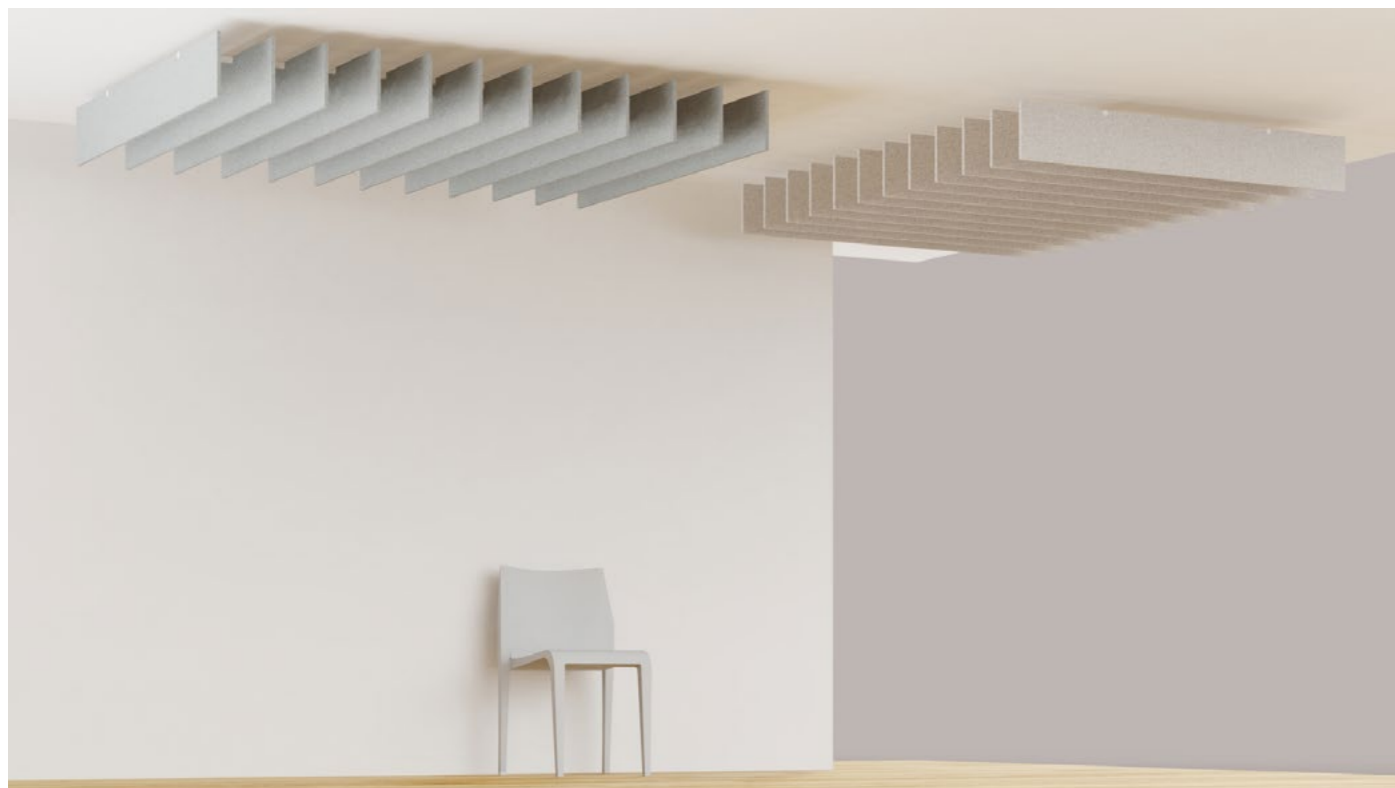

maxbaffle ceiling circle & square ceiling baffles

- **designation** maxbaffle ceiling circle and maxbaffle ceiling square
- **structure** baffles in round or squared shape
- **material** maxbasic 12mm or 24mm white, Ø20mm aluminium track - white powder coated
- **mounting** direct mounting 40mm distance to ceiling or suspended up to 1m
- **application** sound absorption - reverberation reduction
- **colours** 24 colours - pages 52 - 56

price per piece excluding VAT

dimensions	12 mm colored	24mm white
Ø118cm × 19.5cm	388 USD	
Ø160cm × 19.5cm	506 USD	
139cm × 190cm × 19.5cm	668 USD	
200cm × 200cm × 19.5cm		1189 USD