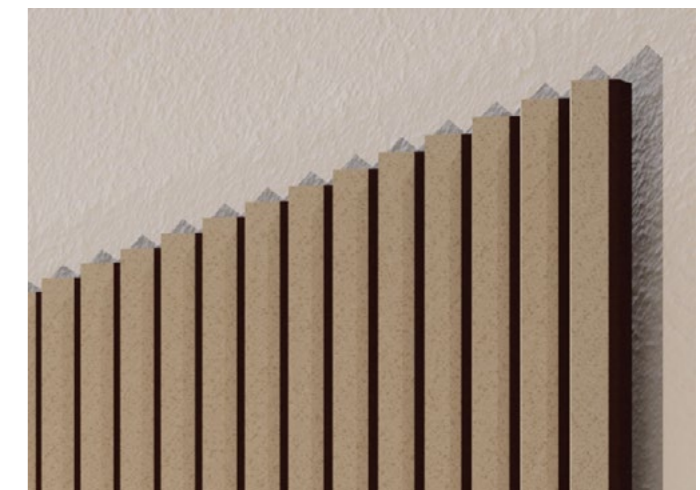

col. camel & night