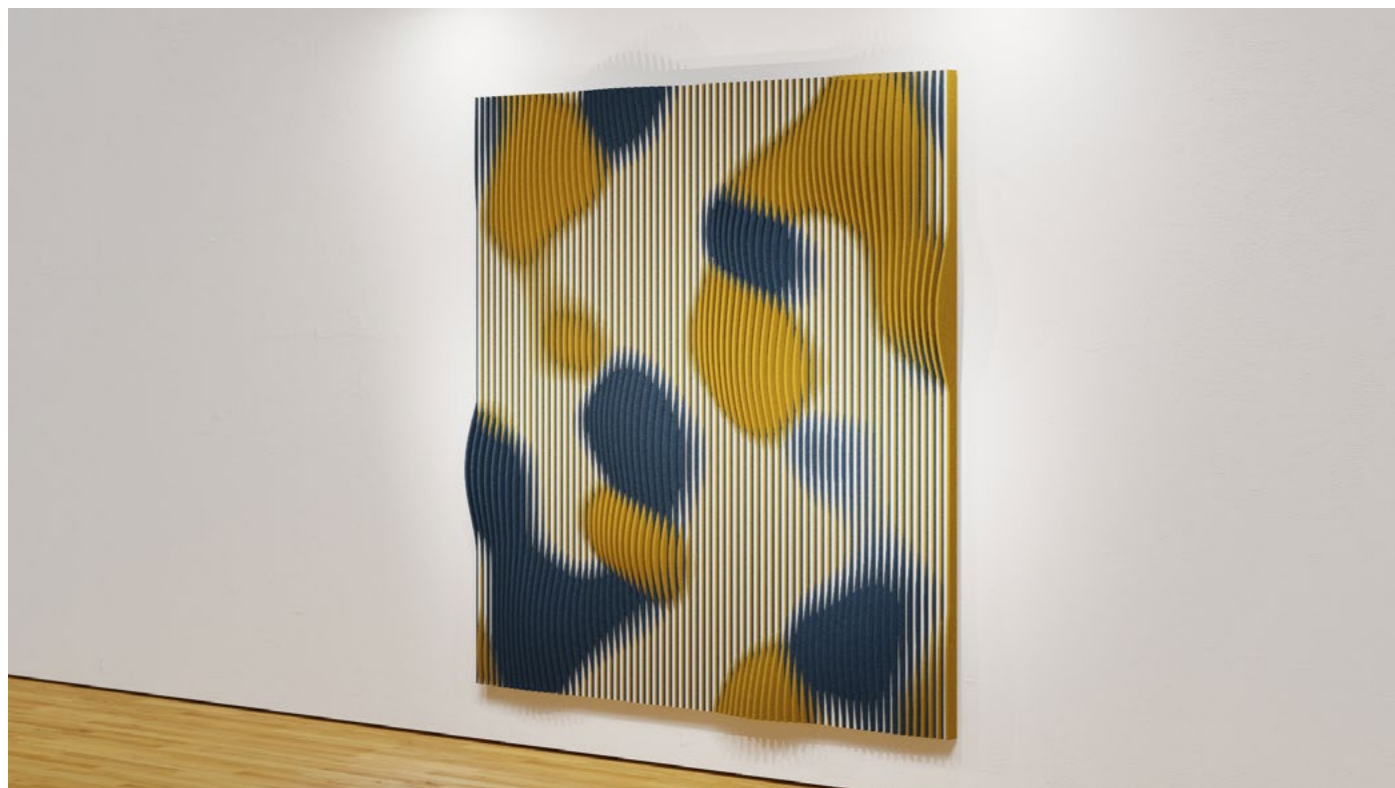

col. ocean, leaf & egg