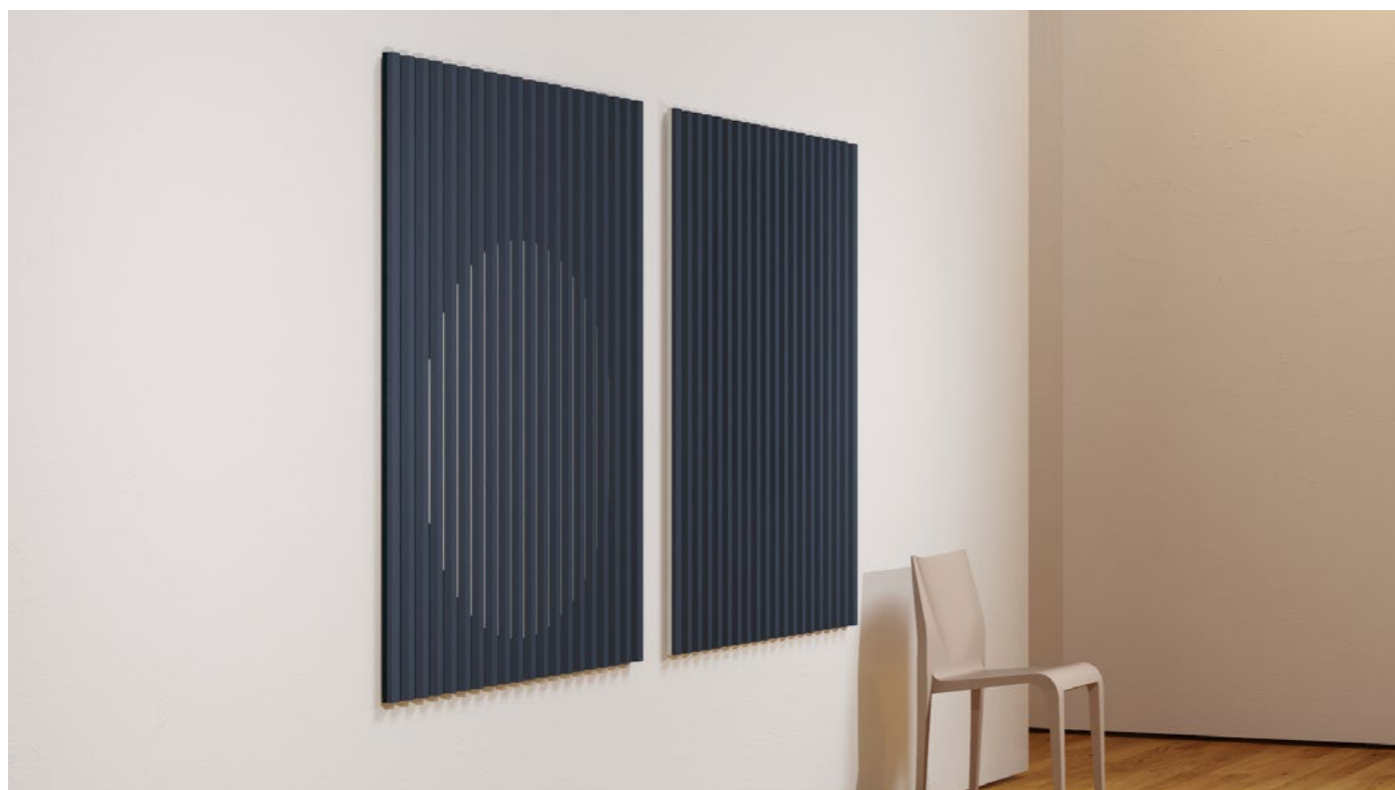

col. whale, ocean & ice

- **designation** maxwall bars circle
- **structure** maxbasic with vertical v-cuts - 3 colored
- **material** maxbasic 24mm
- **mounting** magnet set approx. 10mm distance to the wall
- **application** sound absorption - reverberation reduction
- **colours** 24 colours - pages 52 - 56