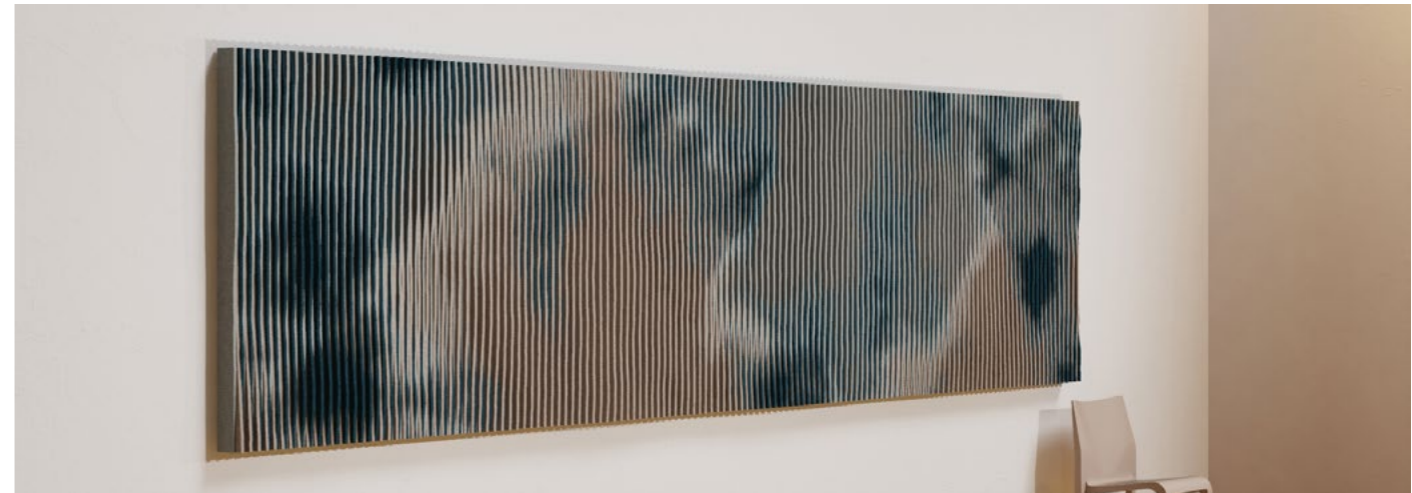

col. rain, turf & ocean