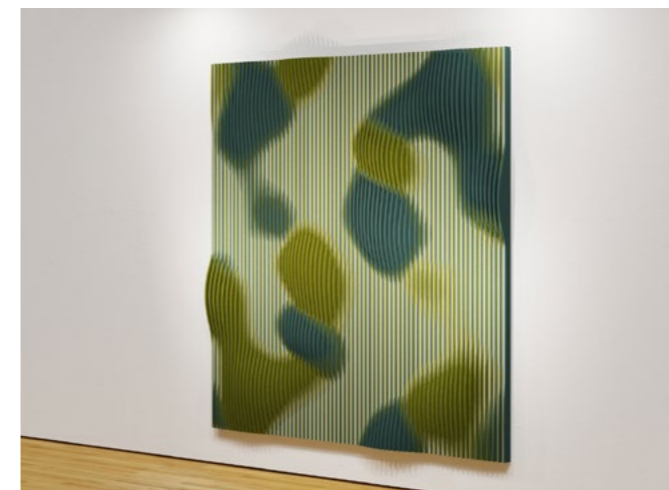

col. forest, fir & steppe