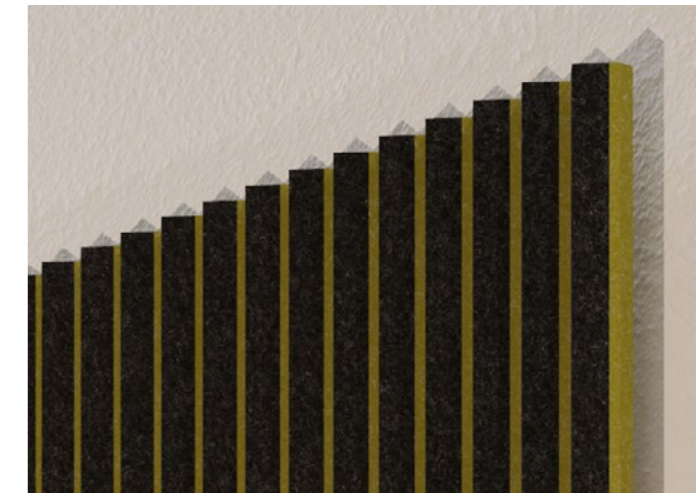

col. night & pistachio