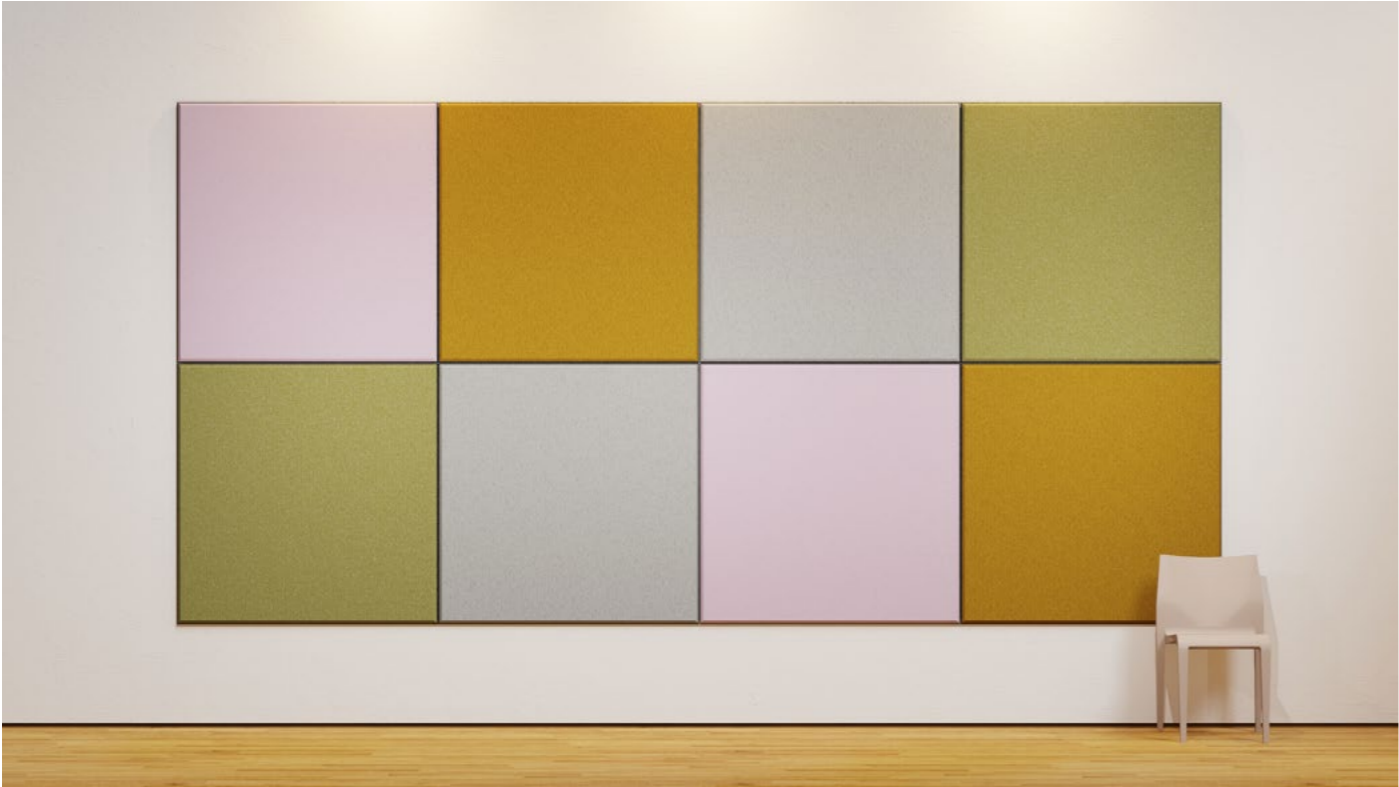

maxwall tile wall panel